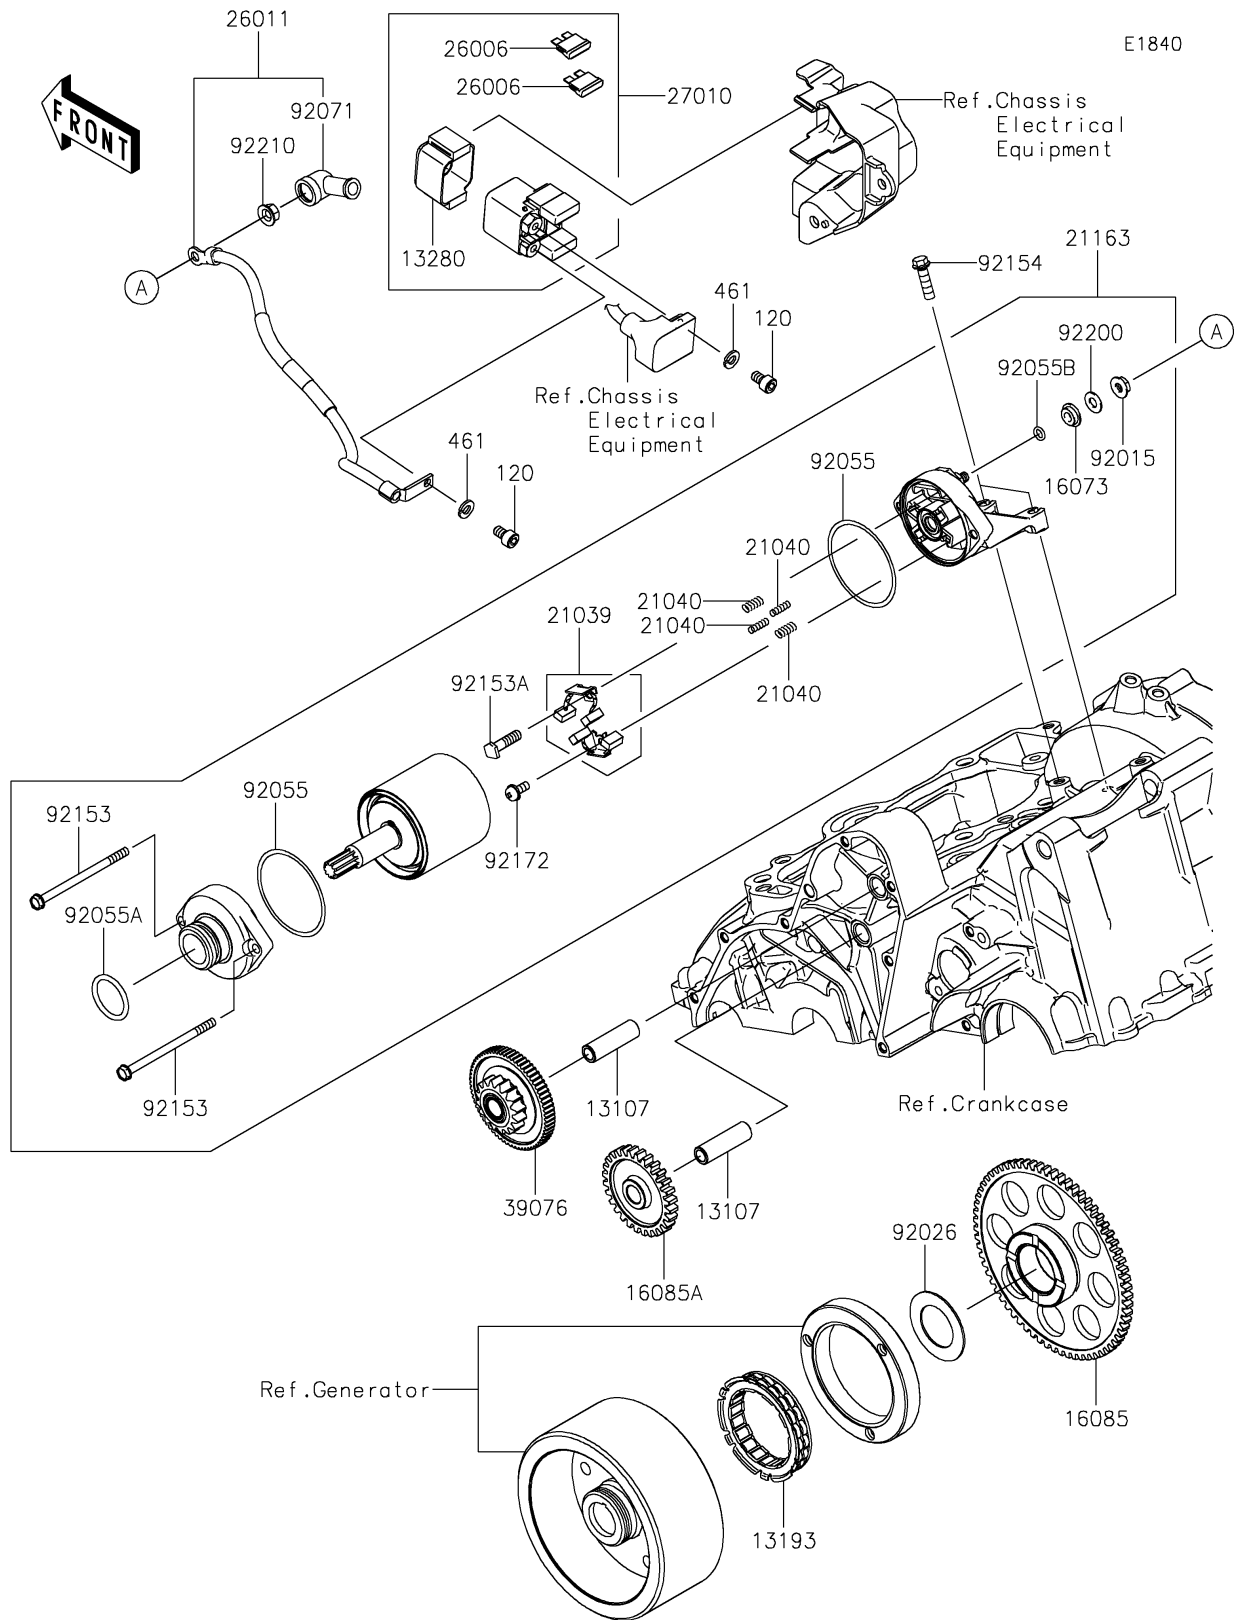

2026 Z650 S ABS

PARTS DIAGRAM

Starter Motor

2026 Z650 S ABS

PARTS LIST

Starter Motor

ITEM NAME	PART NUMBER	QUANTITY
SHAFT,IDLE GEAR (Ref # 13107)	13107-1106	2
CLUTCH-ASSY-ONEWAY (Ref # 13193)	13193-0006	1
HOLDER (Ref # 13280)	13280-0710	1
INSULATOR (Ref # 16073)	16073-0053	1
GEAR,67T (Ref # 16085)	16085-0076	1
GEAR,IDLE,28T (Ref # 16085A)	16085-0148	1
BRUSH,CARBON (Ref # 21039)	21039-0004	1
SPRING-BRUSH (Ref # 21040)	21040-0003	4
STARTER-ELECTRIC (Ref # 21163)	21163-0746	1
FUSE,BLADE,30A,GREEN (Ref # 26006)	26006-1006	2
WIRE-LEAD (Ref # 26011)	26011-0939	1
SWITCH,MAGNETIC (Ref # 27010)	27010-0709	1
LIMITER,16T&66T (Ref # 39076)	39076-0034	1
NUT,STARTER MOTOR (Ref # 92015)	92015-1476	1
SPACER,29.1X47.5X1.2 (Ref # 92026)	92026-087	1
RING-O (Ref # 92055)	92055-0136	2
RING-O (Ref # 92055A)	92055-1276	1
RING-O,4.5X2.0 (Ref # 92055B)	92055-1370	1
GROMMET (Ref # 92071)	92071-0024	1
BOLT (Ref # 92153)	92153-1850	2
BOLT (Ref # 92153A)	92153-1866	1
BOLT,FLANGED,6X22 (Ref # 92154)	92154-0504	2
SCREW (Ref # 92172)	92172-0334	1
WASHER (Ref # 92200)	92200-0386	1
NUT,6MM (Ref # 92210)	92210-0188	1
BOLT-SOCKET,6X10 (Ref # 120)	120CB0610	2
WASHER-SPRING,6MM (Ref # 461)	461DB0600	2