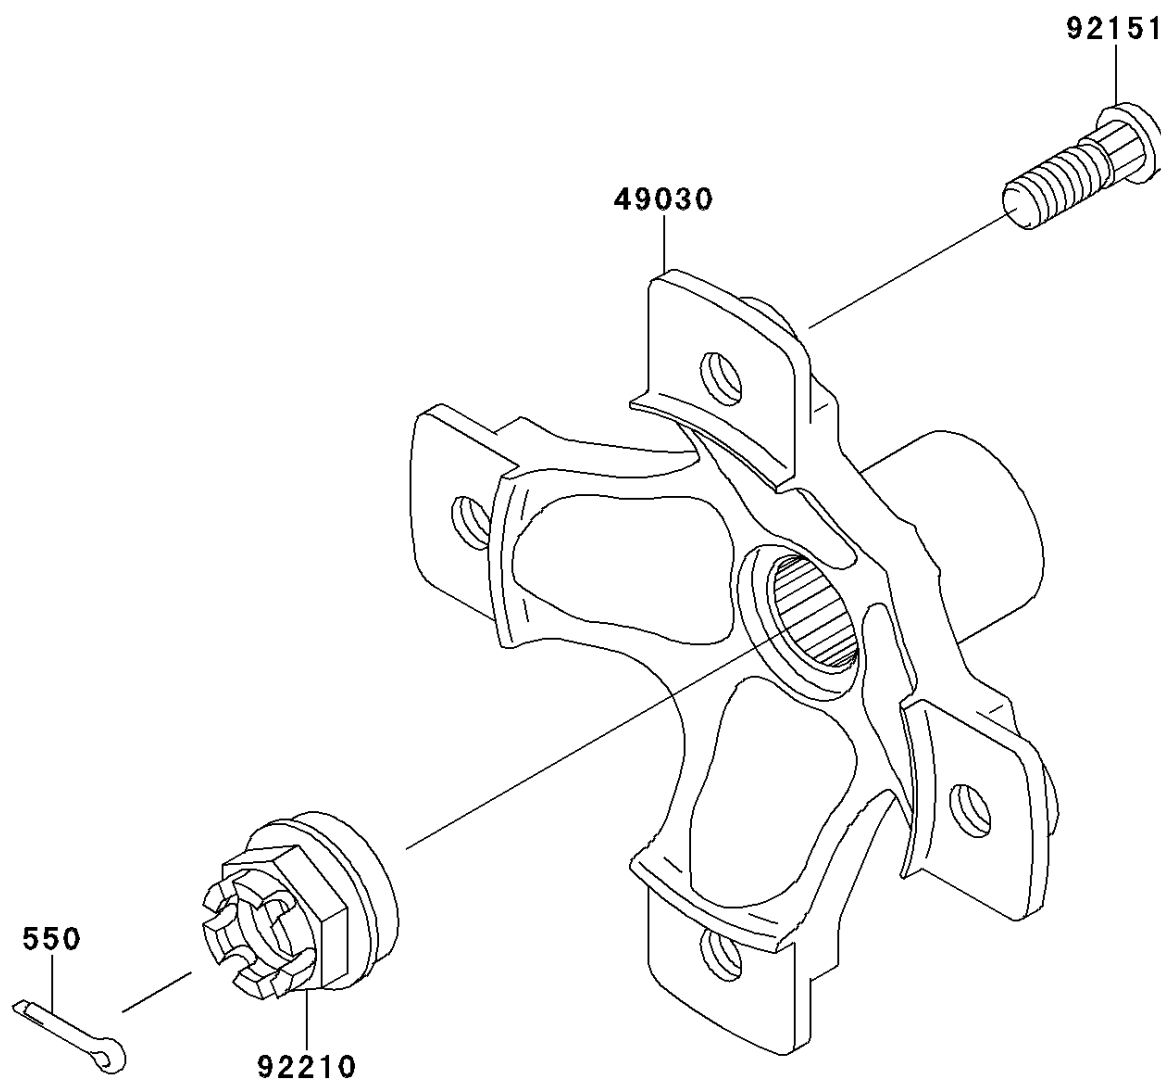

## PARTS DIAGRAM

### Rear Hub

F2240

## PARTS LIST

### Rear Hub

ITEM NAME	PART NUMBER	QUANTITY
PIN-COTTER,4.0X25 (Ref # 550)	550AA4025	2
HUB,RR (Ref # 49030)	49030-1140	2
BOLT,10X29.5 (Ref # 92151)	92151-1392	8
NUT,CASTLE,20MM (Ref # 92210)	92210-1381	2