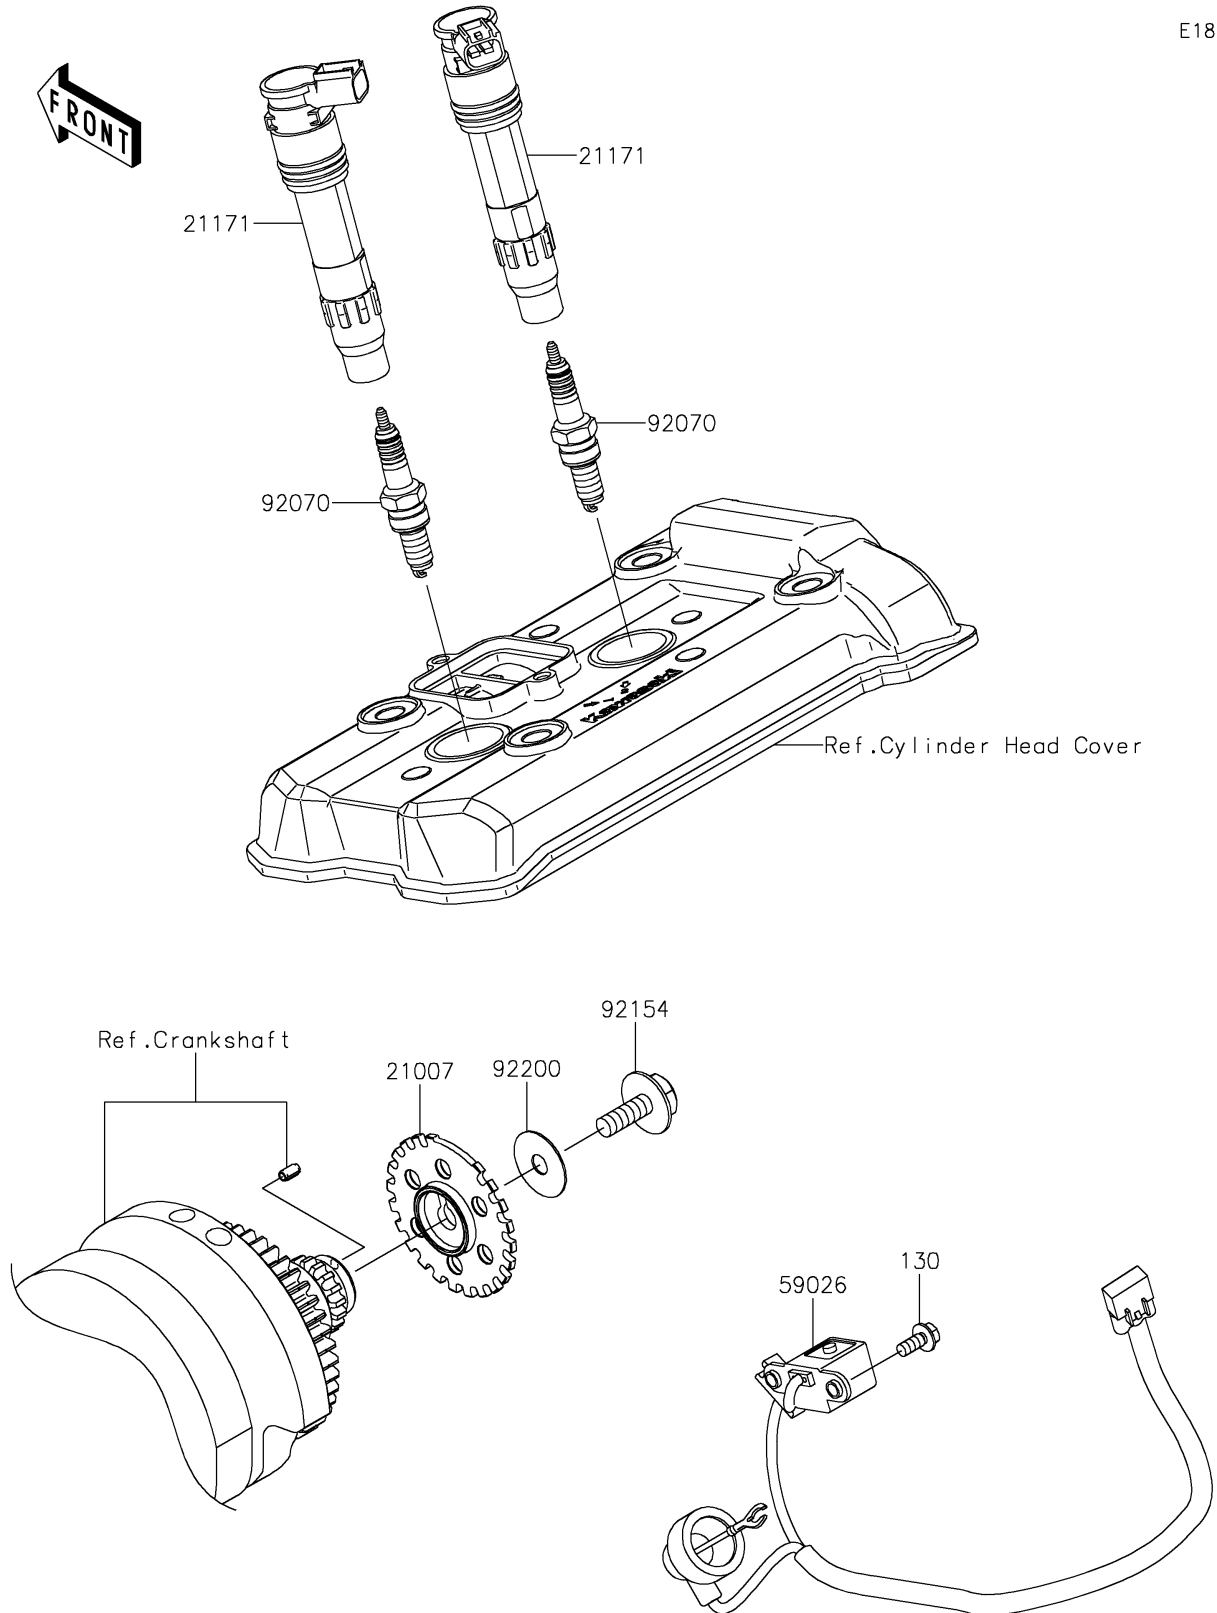

2026 Z650 S ABS

PARTS DIAGRAM

Ignition System

E1830

2026 Z650 S ABS

PARTS LIST

Ignition System

ITEM NAME	PART NUMBER	QUANTITY
ROTOR,PULSING (Ref # 21007)	21007-0053	1
COIL-ASSY-IGNITION (Ref # 21171)	21171-0033	2
COIL-PULSING (Ref # 59026)	59026-0045	1
PLUG-SPARK,CR9EIA(NGK) (Ref # 92070)	92070-0014	2
BOLT,FLANGED,8X23 (Ref # 92154)	92154-0187	1
WASHER,8.5X28X0.8 (Ref # 92200)	92200-0274	1
BOLT-FLANGED,5X12 (Ref # 130)	130BA0512	2