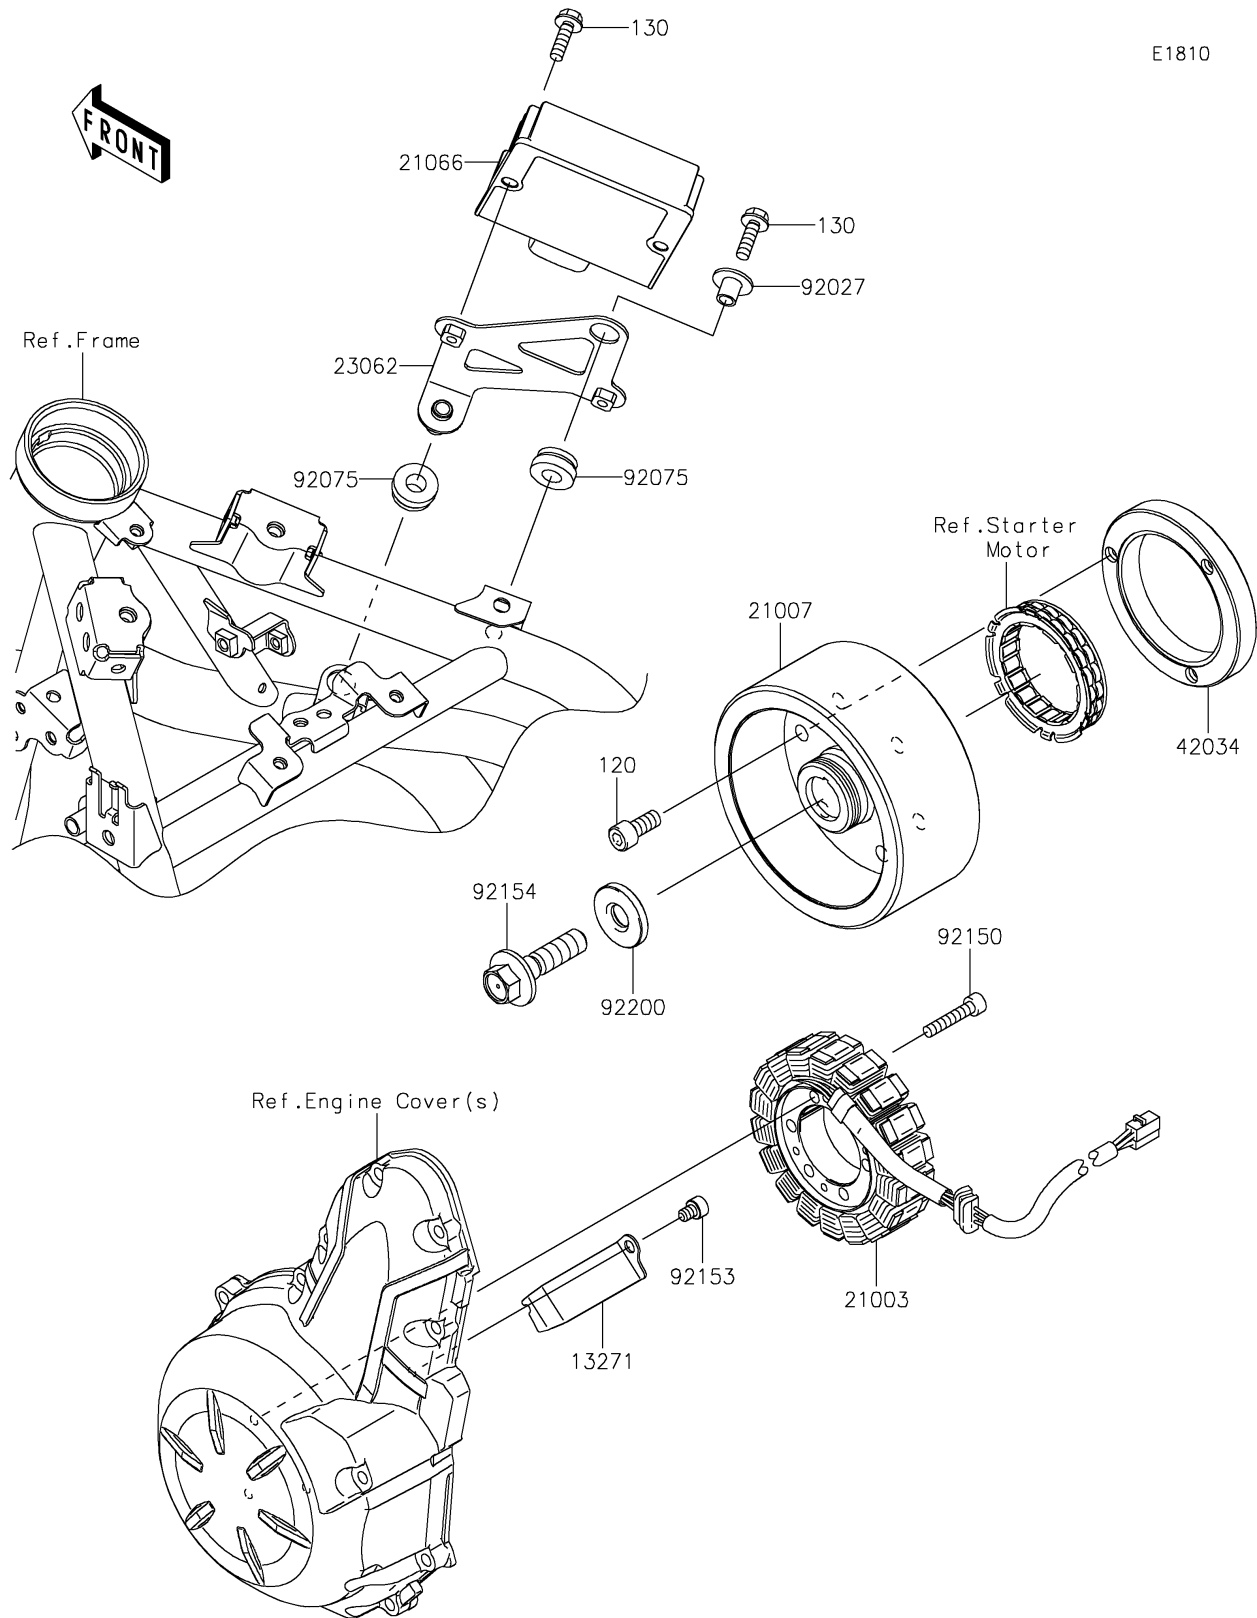

2026 Z650 S ABS

PARTS DIAGRAM

Generator

E1810

2026 Z650 S ABS

PARTS LIST

Generator

ITEM NAME	PART NUMBER	QUANTITY
PLATE (Ref # 13271)	13271-0952	1
STATOR (Ref # 21003)	21003-0206	1
ROTOR (Ref # 21007)	21007-0601	1
REGULATOR-VOLTAGE (Ref # 21066)	21066-0750	1
BRACKET-COMP,REGULATOR (Ref # 23062)	23062-0870	1
COUPLING (Ref # 42034)	42034-1143	1
COLLAR,FLANGED,L=12.1,BLACK (Ref # 92027)	92027-1651	1
DAMPER (Ref # 92075)	92075-277	2
BOLT,SOCKET,6X30 (Ref # 92150)	92150-1433	3
BOLT,SOCKET,6X8 (Ref # 92153)	92153-1414	1
BOLT,FLANGED,12X45 (Ref # 92154)	92154-1812	1
WASHER,12X33X5 (Ref # 92200)	92200-0220	1
BOLT-SOCKET,8X18 (Ref # 120)	120CA0818	3
BOLT-FLANGED,6X20 (Ref # 130)	130BA0620	3