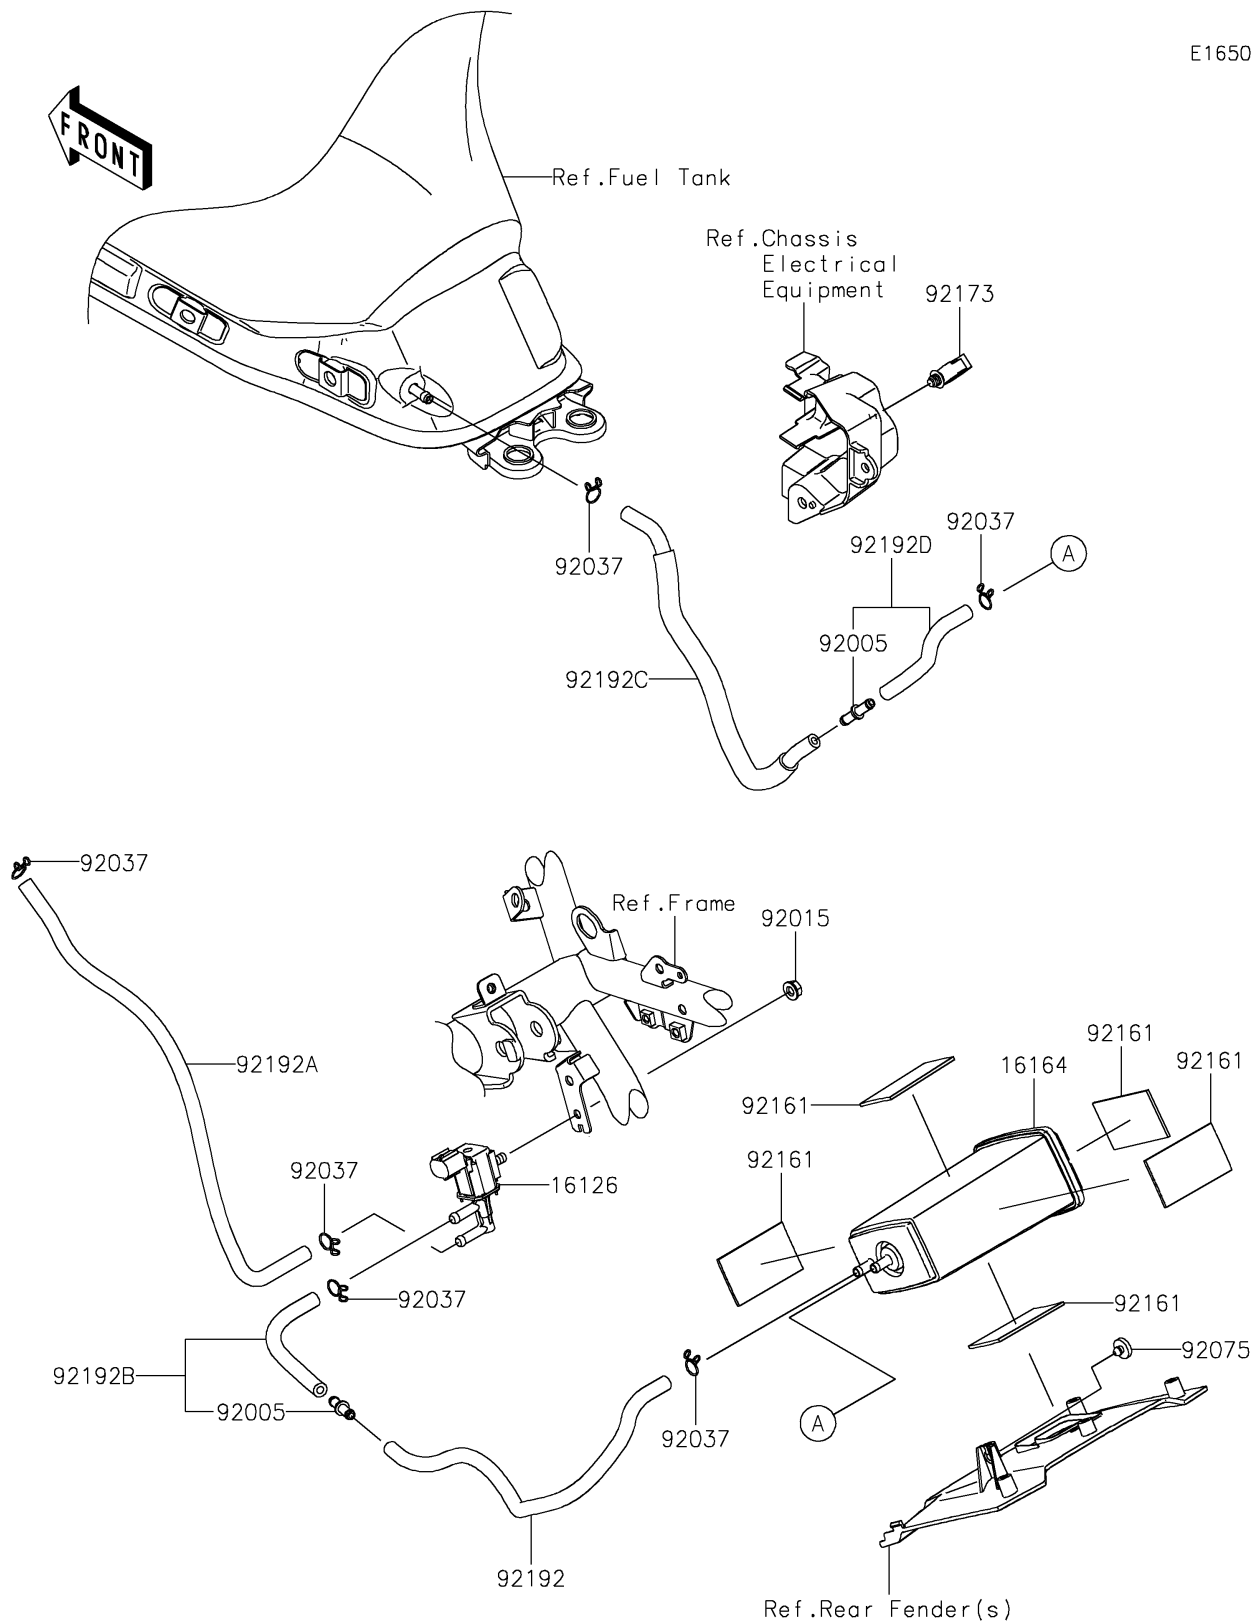

2026 Z650 S ABS

PARTS DIAGRAM

Fuel Evaporative System(CA)

E1650