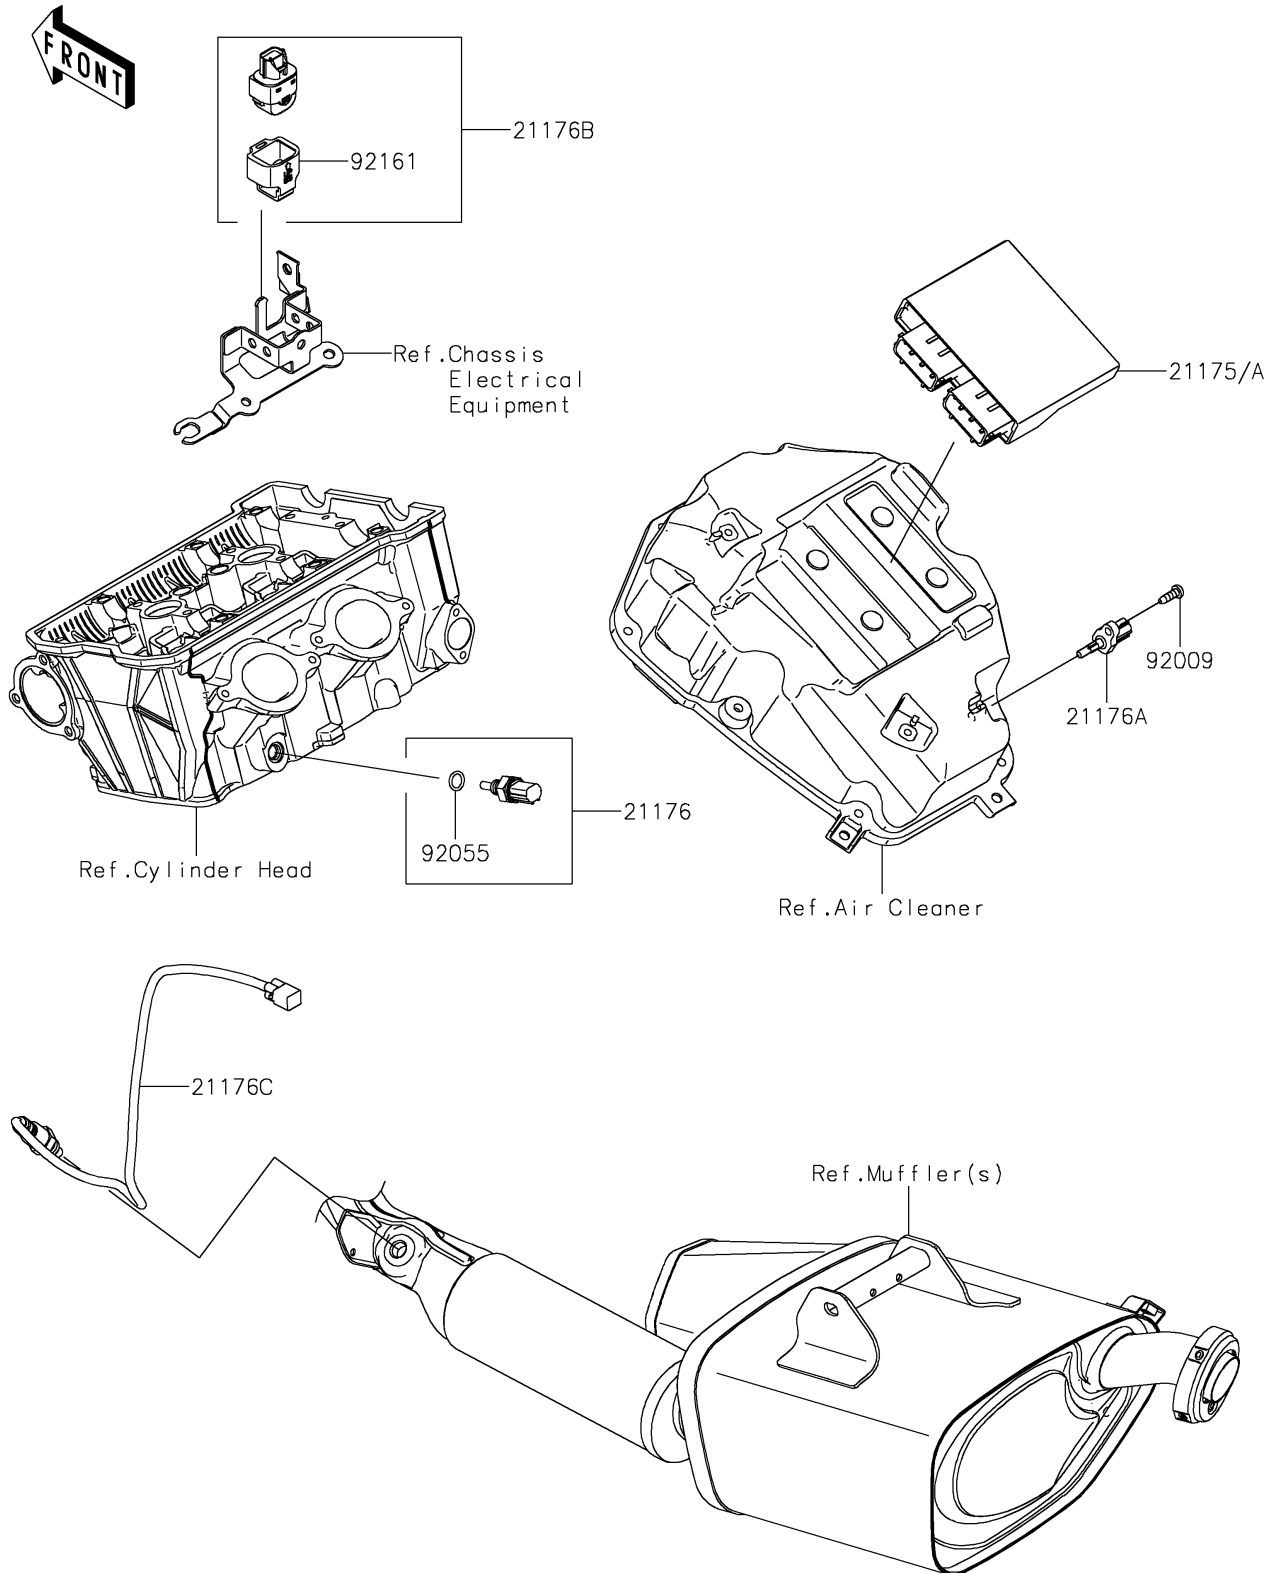

2026 Z650 S ABS

PARTS DIAGRAM

Fuel Injection

E1530

2026 Z650 S ABS

PARTS LIST

Fuel Injection

Kawasaki

Let the Good Times Roll®

ITEM NAME

PART NUMBER

QUANTITY
