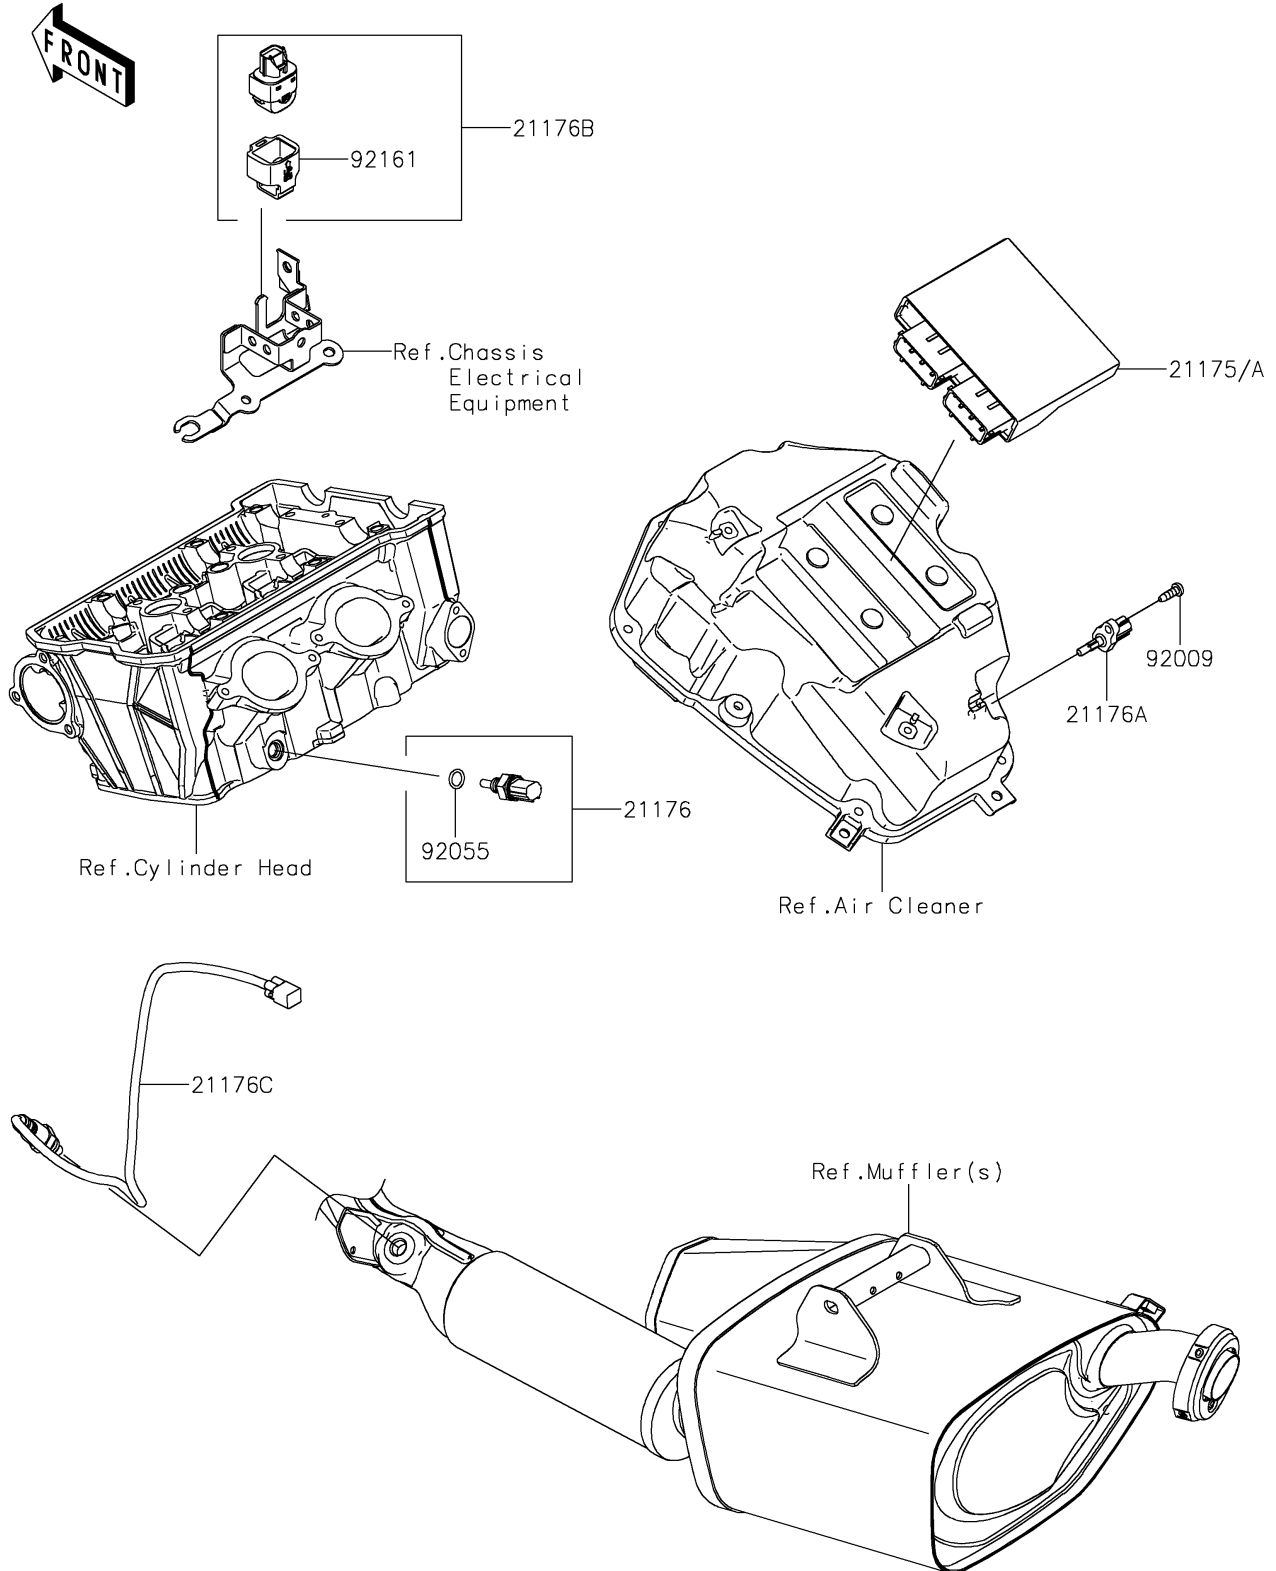

2026 Z650 S ABS

PARTS DIAGRAM

Fuel Injection

E1530

2026 Z650 S ABS

PARTS LIST

Fuel Injection

ITEM NAME	PART NUMBER	QUANTITY
CONTROL UNIT-ELECTRONIC (Ref # 21175)	21175-2303	1
CONTROL UNIT-ELECTRONIC (Ref # 21175A)	21175-2304	1
SENSOR,WATER TEMP (Ref # 21176)	21176-0009	1
SENSOR,AIR TEMPERATURE (Ref # 21176A)	21176-0048	1
SENSOR,VEHICLE-DOWN (Ref # 21176B)	21176-0704	1
SENSOR,OXYGEN (Ref # 21176C)	21176-0966	1
SCREW,TAPPING,5X16 (Ref # 92009)	92009-1984	1
RING-O,9.5X1.9 (Ref # 92055)	92055-0016	1
DAMPER (Ref # 92161)	92161-0951	1