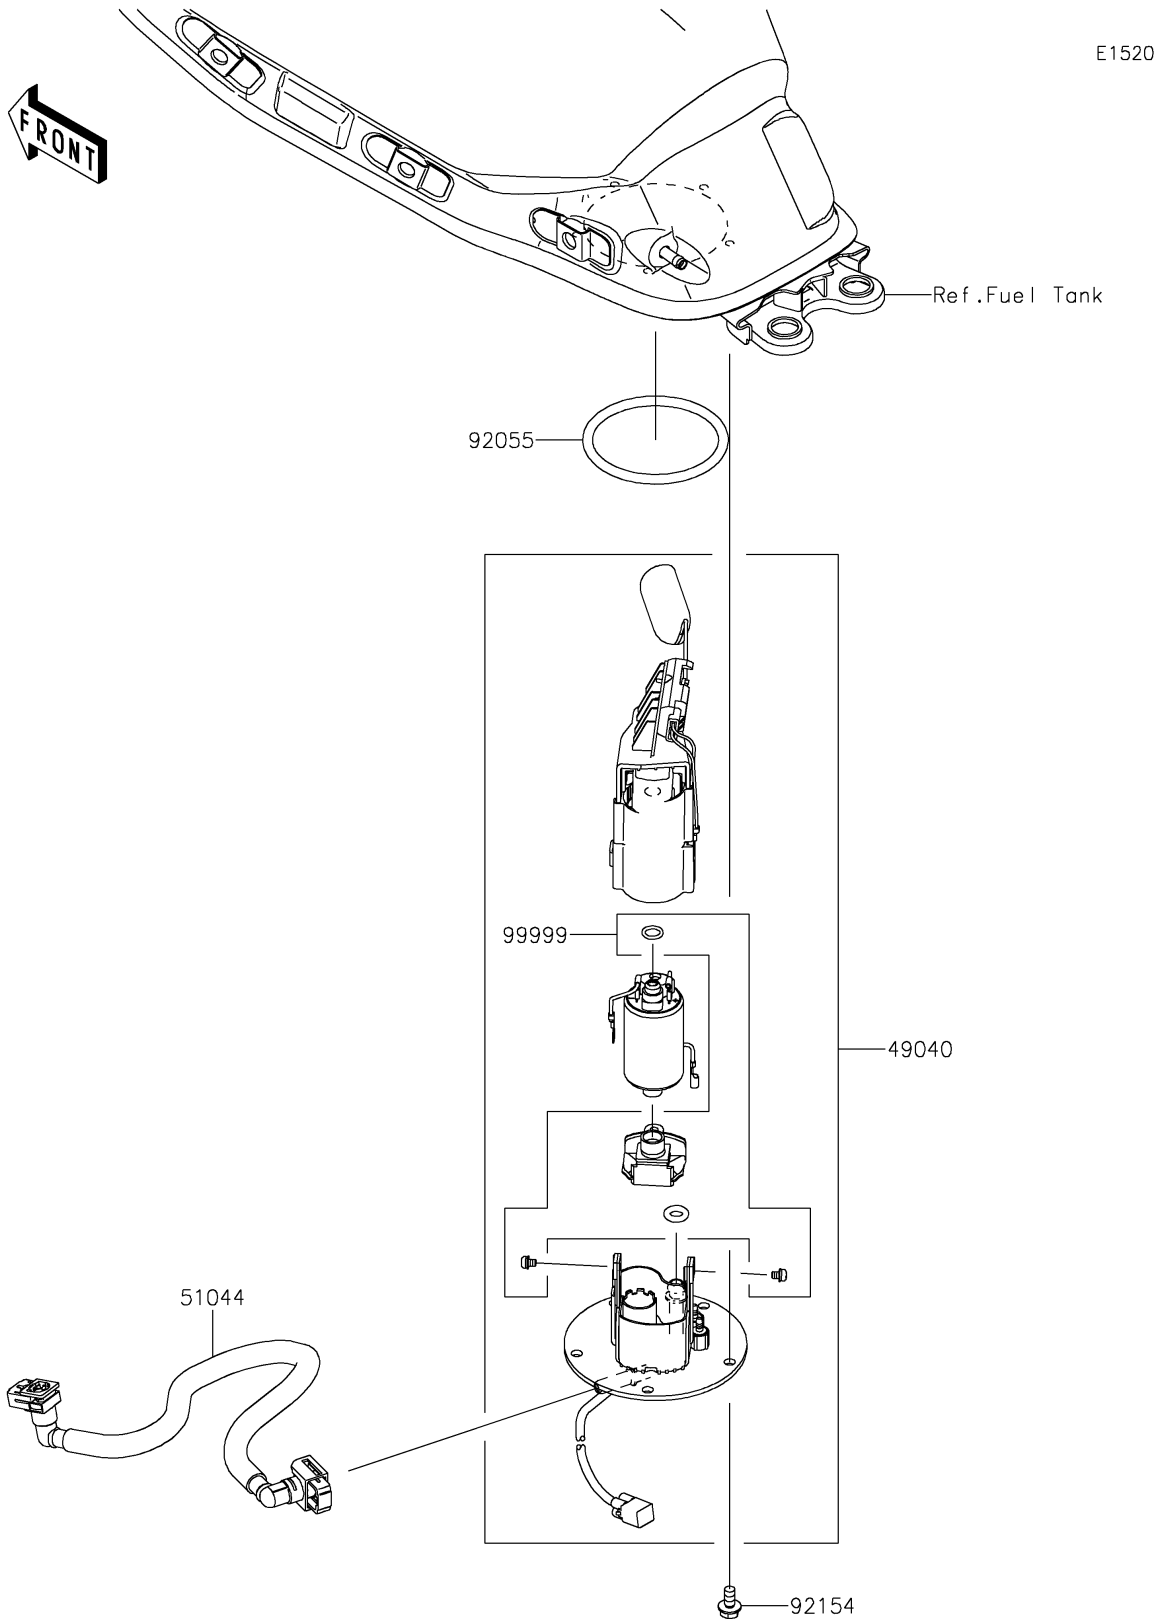

2026 Z650 S ABS

PARTS DIAGRAM

Fuel Pump

2026 Z650 S ABS

PARTS LIST

Fuel Pump

ITEM NAME	PART NUMBER	QUANTITY
PUMP-FUEL (Ref # 49040)	49040-0754	1
TUBE-ASSY,FUEL (Ref # 51044)	51044-0847	1
RING-O,74.6X5.7 (Ref # 92055)	92055-0728	1
BOLT,FLANGED,6X12 (Ref # 92154)	92154-2335	5
KIT,FUEL FILTER (Ref # 99999)	99999-0525	1