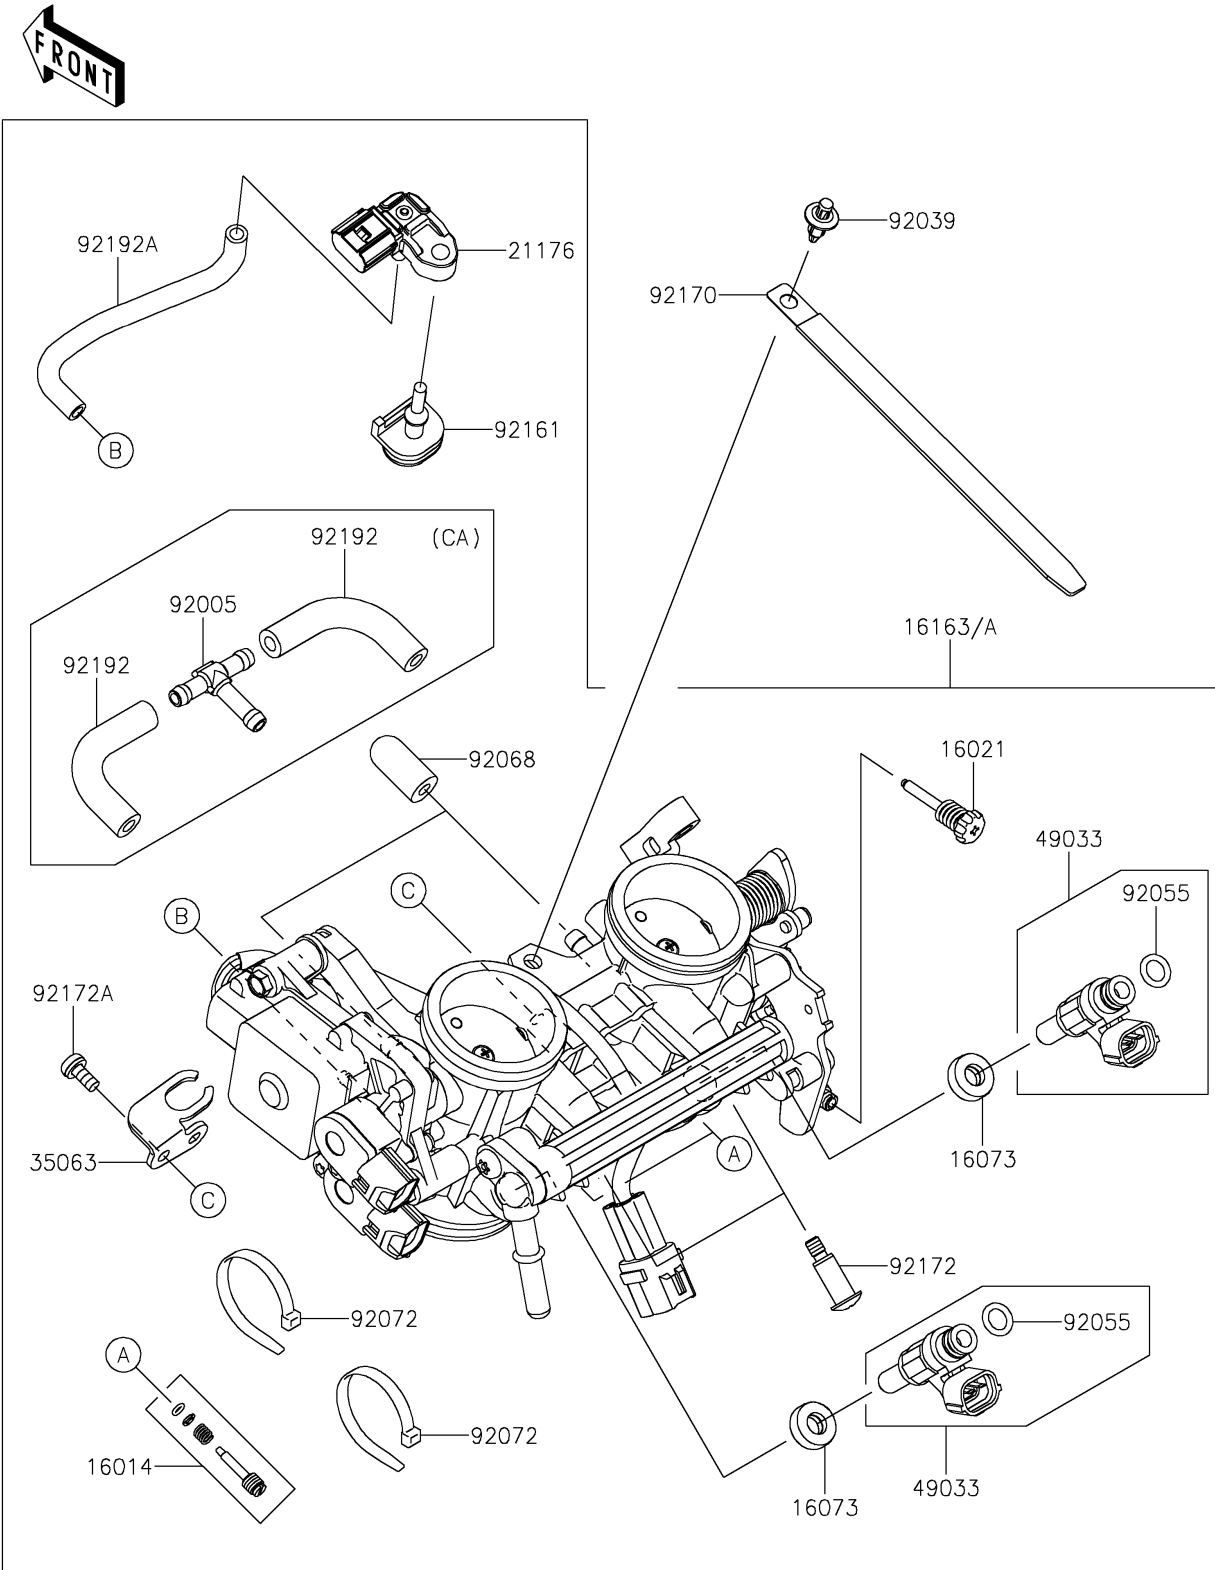

2026 Z650 S ABS

PARTS DIAGRAM

Throttle

E1510

2026 Z650 S ABS

PARTS LIST

Throttle

ITEM NAME

PART NUMBER

QUANTITY
