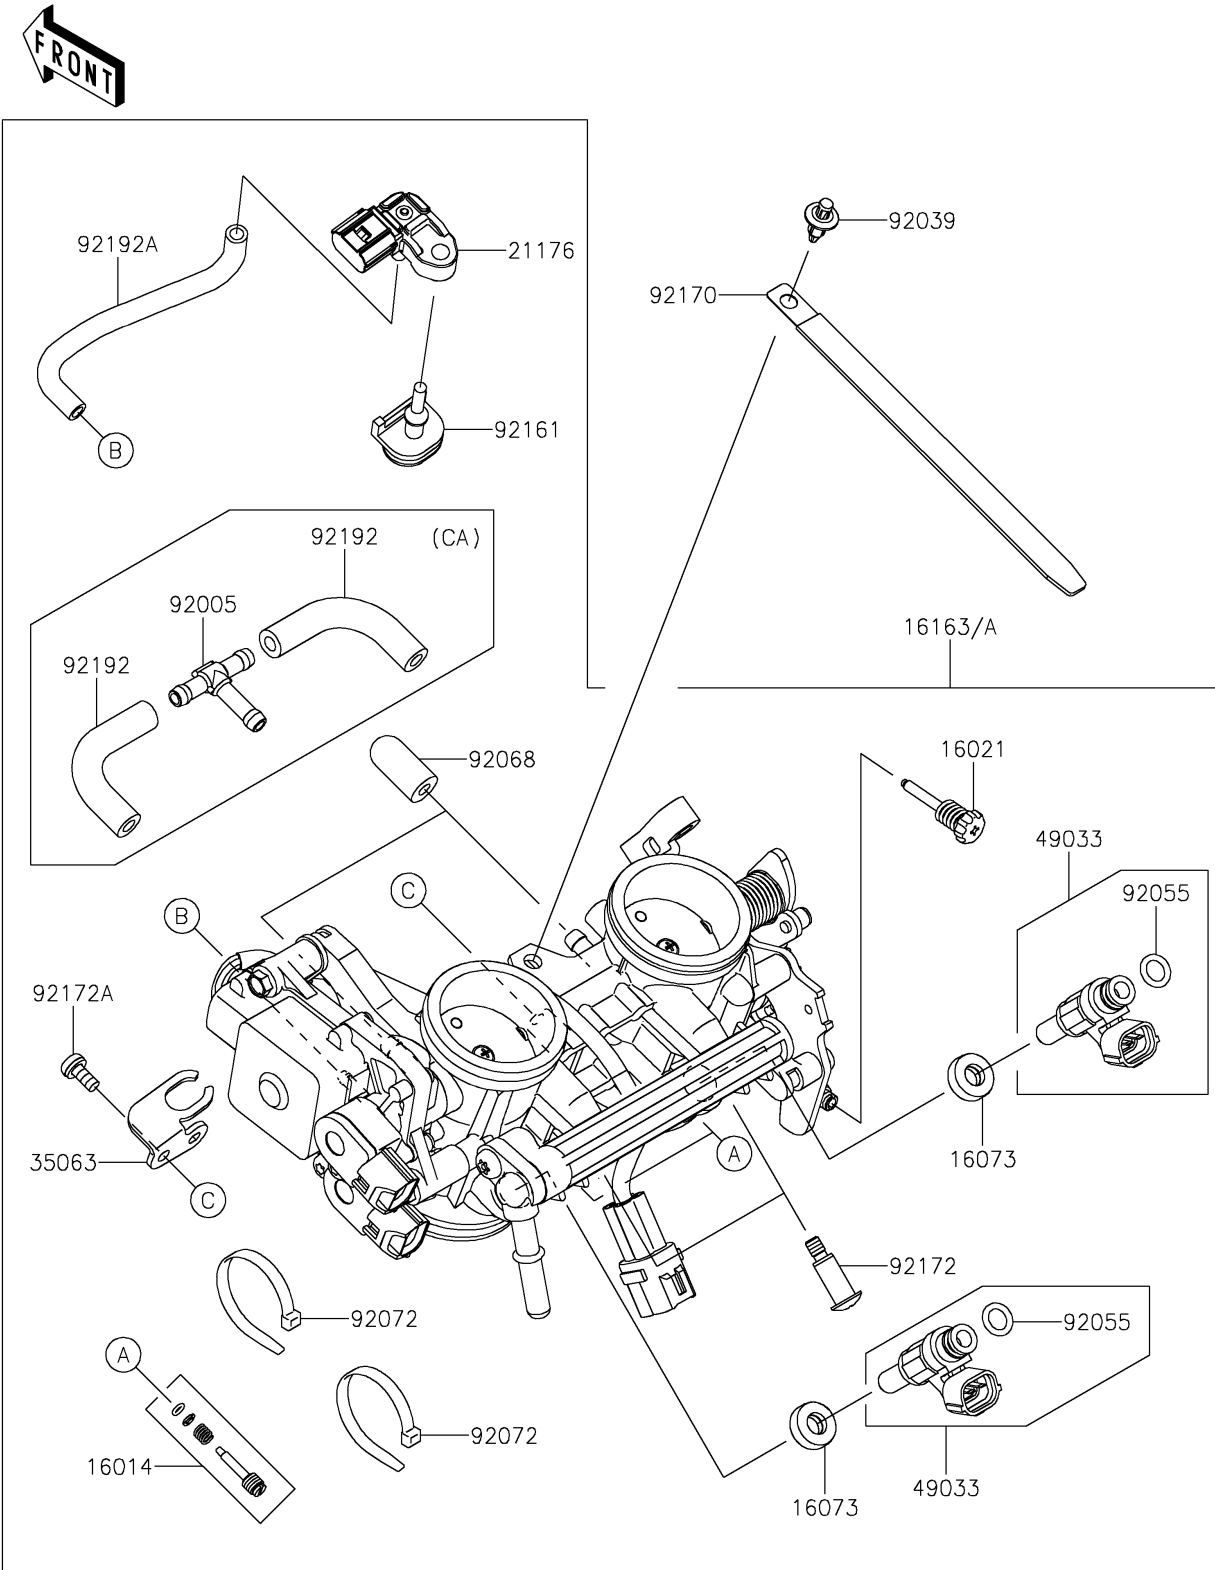

2026 Z650 S ABS

PARTS DIAGRAM

Throttle

E1510

2026 Z650 S ABS

PARTS LIST

Throttle

ITEM NAME	PART NUMBER	QUANTITY
SCREW-PILOT AIR (Ref # 16014)	16014-0002	2
SCREW-THROTTLE STOP (Ref # 16021)	16021-0033	1
INSULATOR (Ref # 16073)	16073-0129	2
THROTTLE-ASSY (Ref # 16163)	16163-1270	1
THROTTLE-ASSY (Ref # 16163A)	16163-1289	1
SENSOR,PRESSURE (Ref # 21176)	21176-0906	1
STAY (Ref # 35063)	35063-1528	1
NOZZLE-INJECTION (Ref # 49033)	49033-0568	2
FITTING,3WAY (Ref # 92005)	92005-0730	1
RIVET (Ref # 92039)	92039-0707	1
RING-O,INJECTION NOZZLE (Ref # 92055)	92055-1622	2
PLUG,12X25 (Ref # 92068)	92068-006	2
BAND,SUB-HARNESS (Ref # 92072)	92072-0012	2
DAMPER (Ref # 92161)	92161-0673	1
CLAMP,L=150 (Ref # 92170)	92170-1114	1
SCREW,PIPE INJECTION (Ref # 92172)	92172-0064	2
SCREW (Ref # 92172A)	92172-0393	1
TUBE (Ref # 92192)	92192-1045	2
TUBE (Ref # 92192A)	92192-2368	1