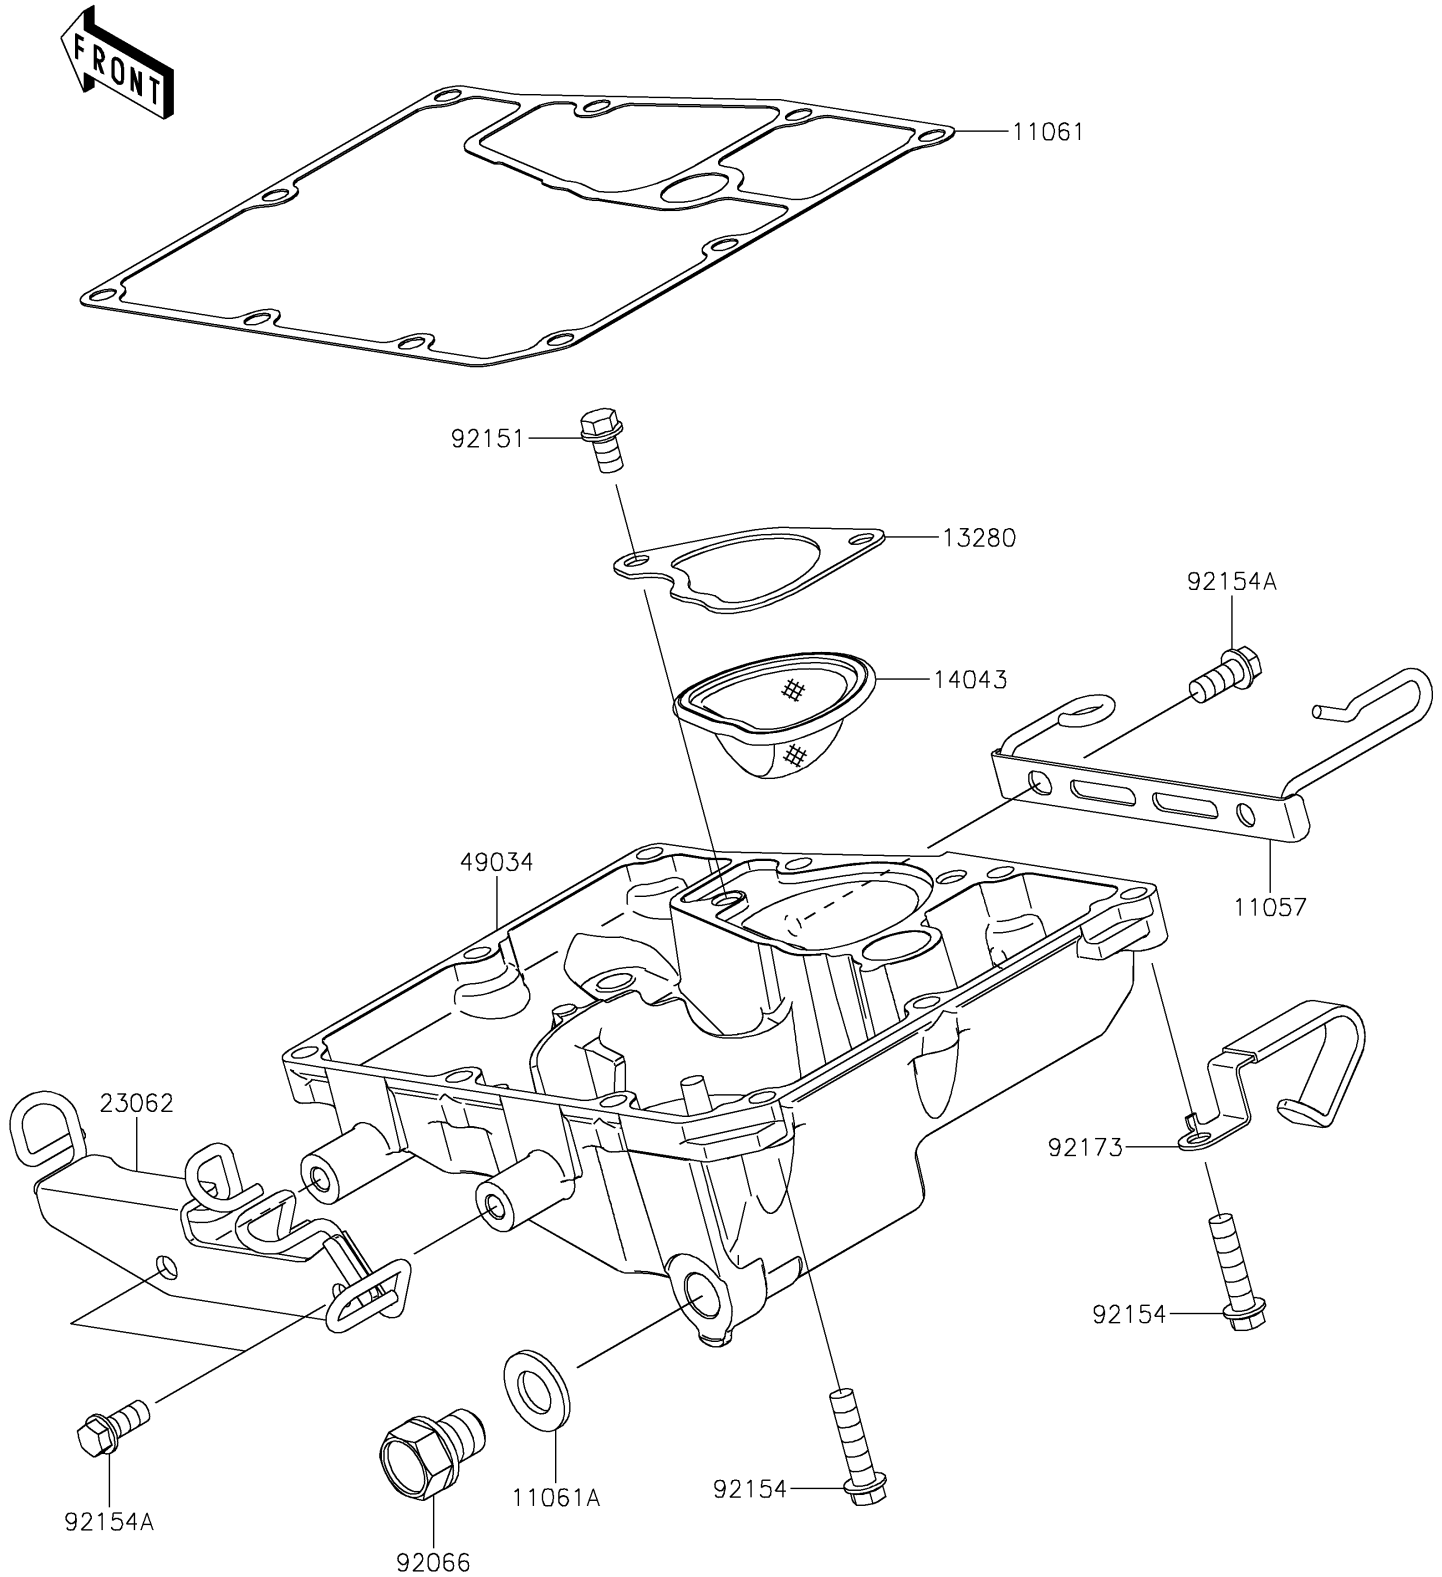

2026 Z650 S ABS

PARTS DIAGRAM

Oil Pan

E1434

2026 Z650 S ABS

PARTS LIST

Oil Pan

ITEM NAME

PART NUMBER

QUANTITY
