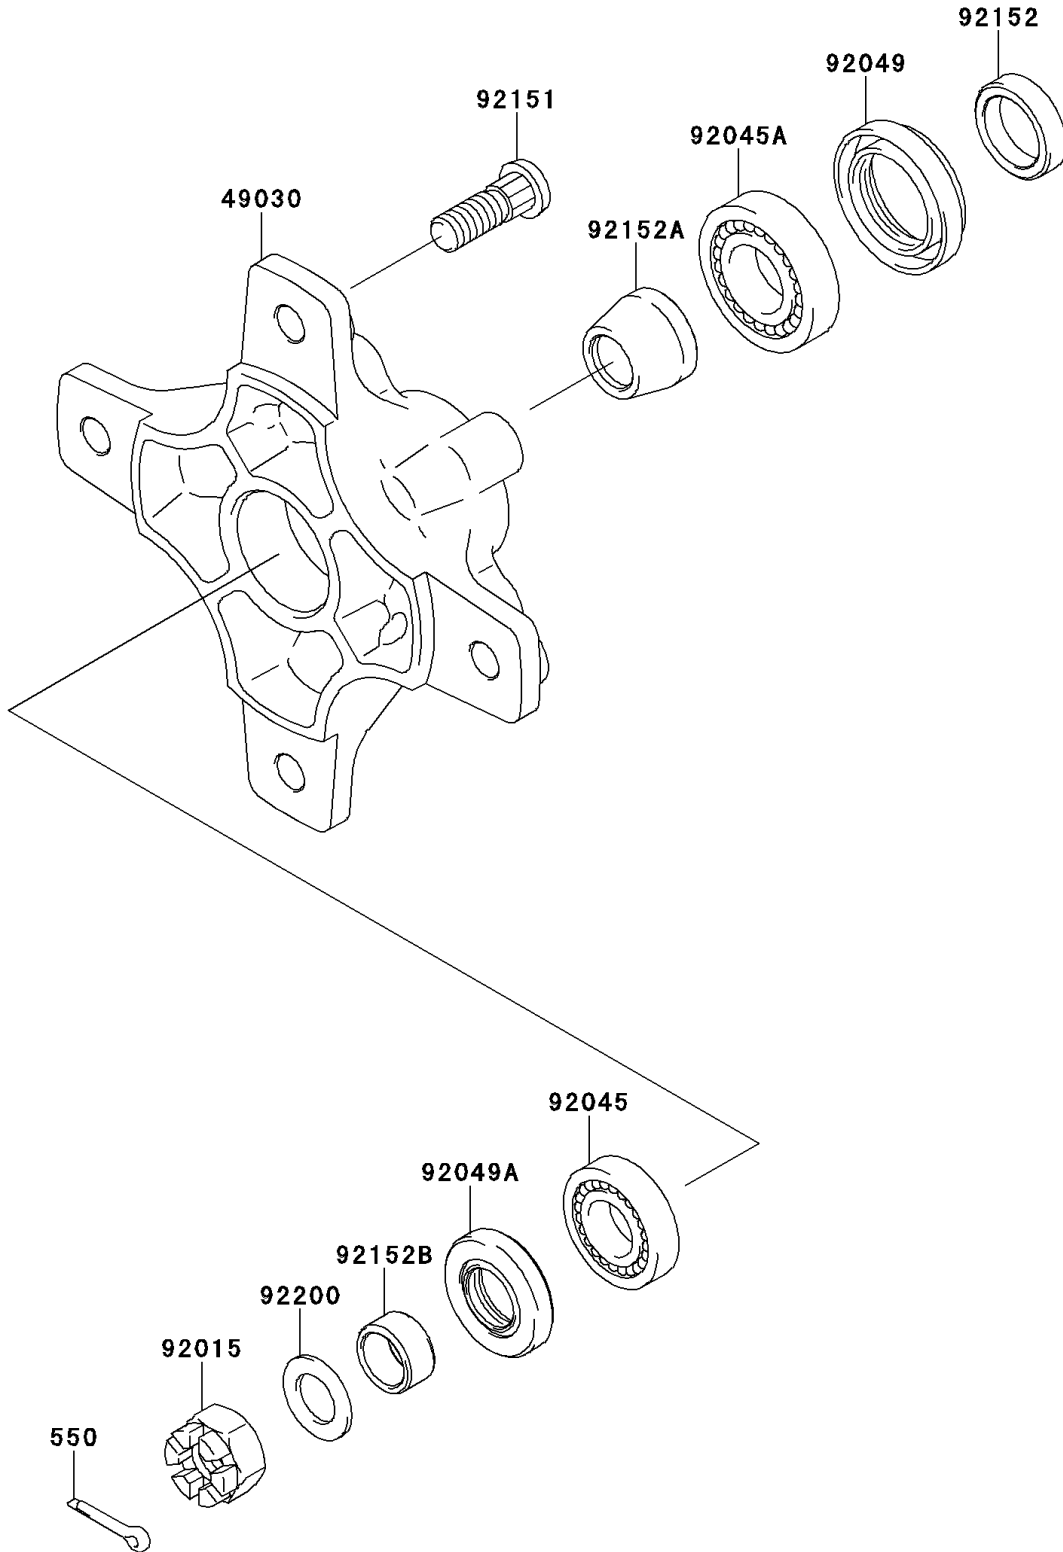

2006 KFX700

PARTS DIAGRAM

Front Hub

F2230

2006 KFX700

PARTS LIST

Front Hub

Kawasaki

Let the Good Times Roll®

ITEM NAME	PART NUMBER	QUANTITY
PIN-COTTER,3.0X30 (Ref # 550)	550AA3030	2
HUB,FR (Ref # 49030)	49030-1142	2
NUT,CASTLE,14MM (Ref # 92015)	92015-1765	2
BEARING-BALL,62022RD (Ref # 92045)	92045-0112	2
BEARING-BALL,60042RD (Ref # 92045A)	92045-0113	2
SEAL-OIL,MT028N1 (Ref # 92049)	92049-1612	2
SEAL-OIL,MHSA20X35X7 (Ref # 92049A)	92049-1613	2
BOLT,10X29.5 (Ref # 92151)	92151-1392	8
COLLAR,21.2X28X7 (Ref # 92152)	92152-1461	2
COLLAR (Ref # 92152A)	92152-1462	2
COLLAR,15.2X20X10 (Ref # 92152B)	92152-1463	2
WASHER,14.5X24X1.6 (Ref # 92200)	92200-1171	2