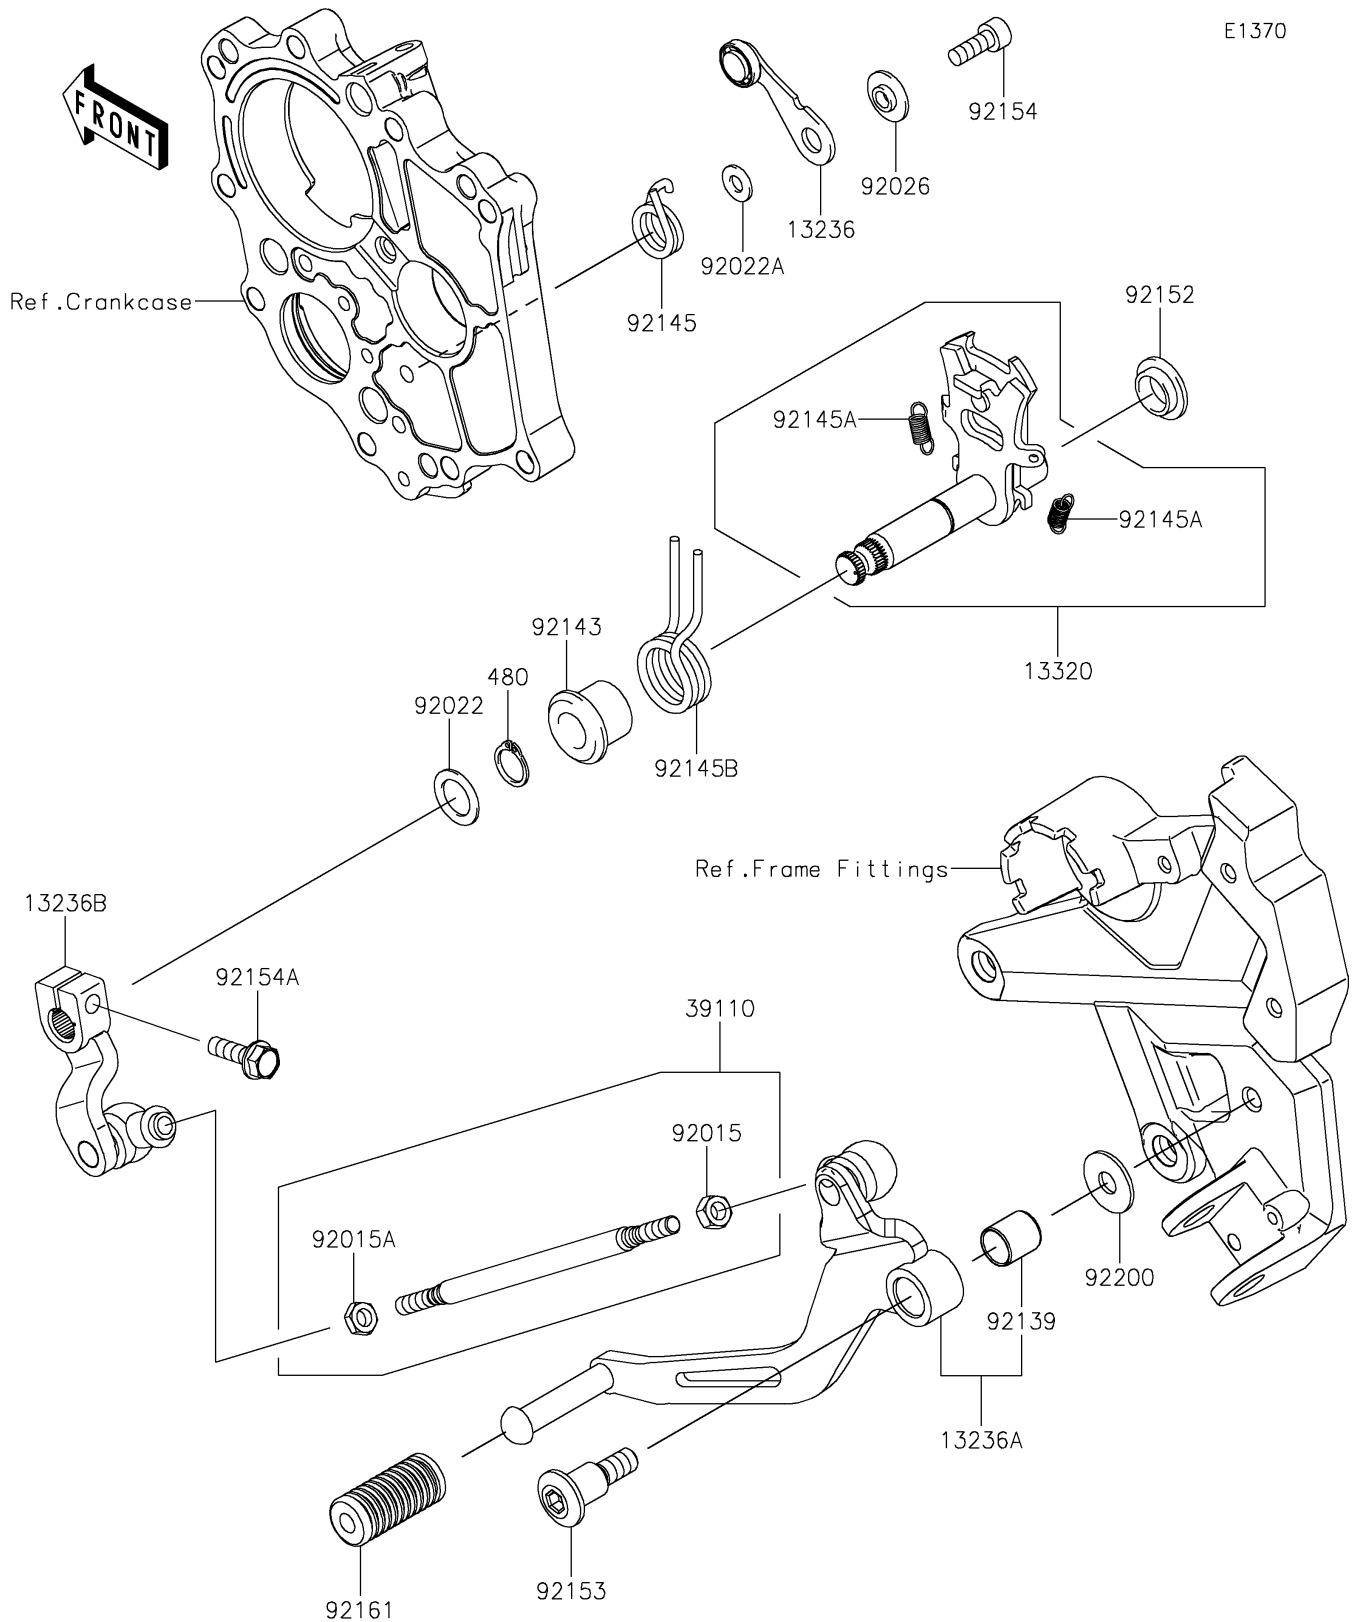

2026 Z650 S ABS

PARTS DIAGRAM

Gear Change Mechanism

E1370

2026 Z650 S ABS

PARTS LIST

Gear Change Mechanism

ITEM NAME

PART NUMBER

QUANTITY
