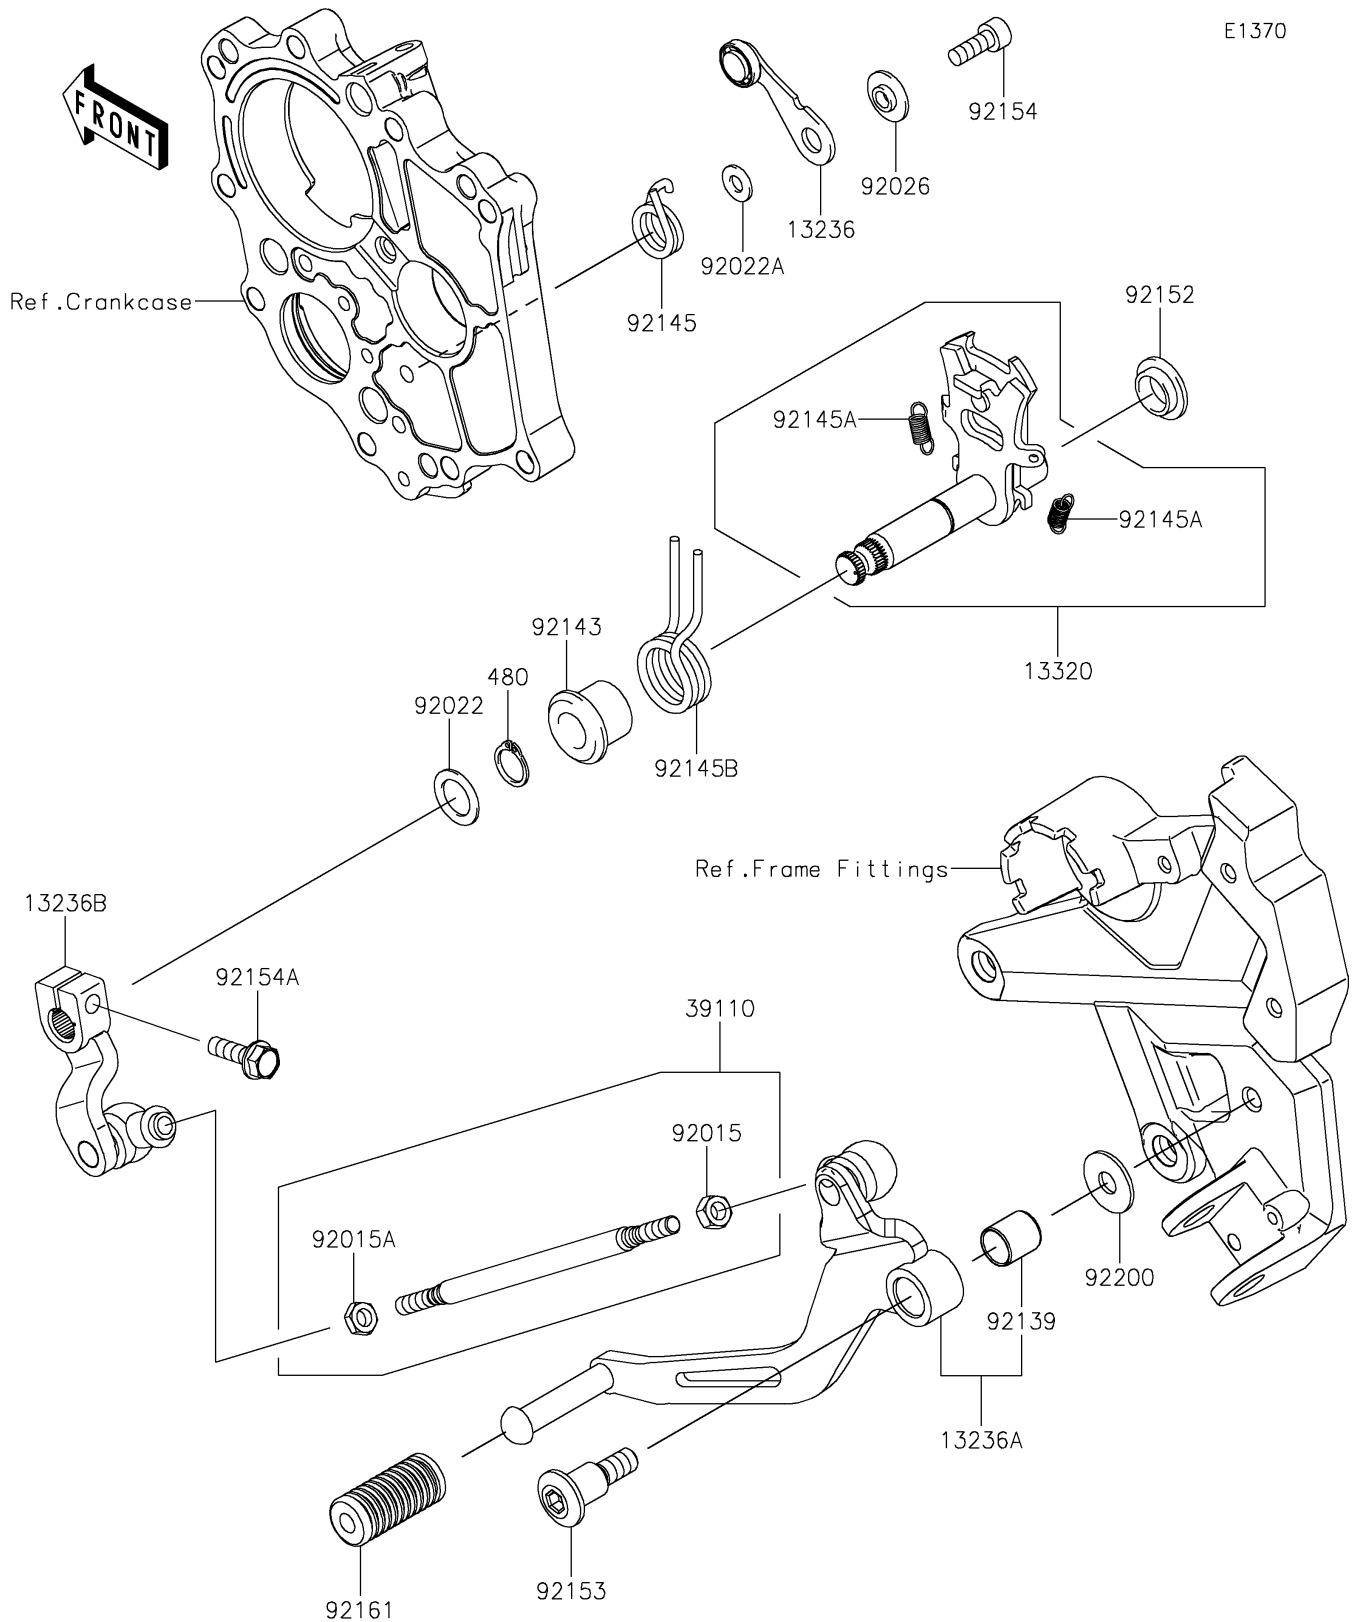

## PARTS DIAGRAM

### Gear Change Mechanism

E1370

## PARTS LIST

### Gear Change Mechanism

ITEM NAME	PART NUMBER	QUANTITY
LEVER-COMP,POSITION (Ref # 13236)	13236-0170	1
LEVER-COMP,CHANGE PEDAL (Ref # 13236A)	13236-0889	1
LEVER-COMP,ENGINE SIDE (Ref # 13236B)	13236-0890	1
LEVER-ASSY,CHANGE SHAFT (Ref # 13320)	13320-0032	1
ROD-ASSY-TIE (Ref # 39110)	39110-1124	1
NUT,6MM (Ref # 92015)	92015-1443	1
NUT,LEFT HANDED,6MM (Ref # 92015A)	92015-1444	1
WASHER,13.3X20X1 (Ref # 92022)	92022-1496	1
WASHER,6X12.8X1.2 (Ref # 92022A)	92022-1827	1
SPACER (Ref # 92026)	92026-1217	1
BUSHING (Ref # 92139)	92139-0023	1
COLLAR,RETURN SPRING (Ref # 92143)	92143-1498	1
SPRING,POSITION (Ref # 92145)	92145-0304	1
SPRING,5.5X0.7X18 (Ref # 92145A)	92145-0703	2
SPRING,CHANGE SHAFT RETURN (Ref # 92145B)	92145-1774	1
COLLAR (Ref # 92152)	92152-1075	1
BOLT,SOCKET,8X16.7 (Ref # 92153)	92153-0446	1
BOLT,SOCKET,6X16 (Ref # 92154)	92154-0235	1
BOLT,FLANGED,6X20 (Ref # 92154A)	92154-2595	1
DAMPER,CHANGE PEDAL (Ref # 92161)	92161-2389	1
WASHER,8.0X22.0X1.5 (Ref # 92200)	92200-0174	1
CIRCLIP-TYPE-C,13MM (Ref # 480)	480J1300	1