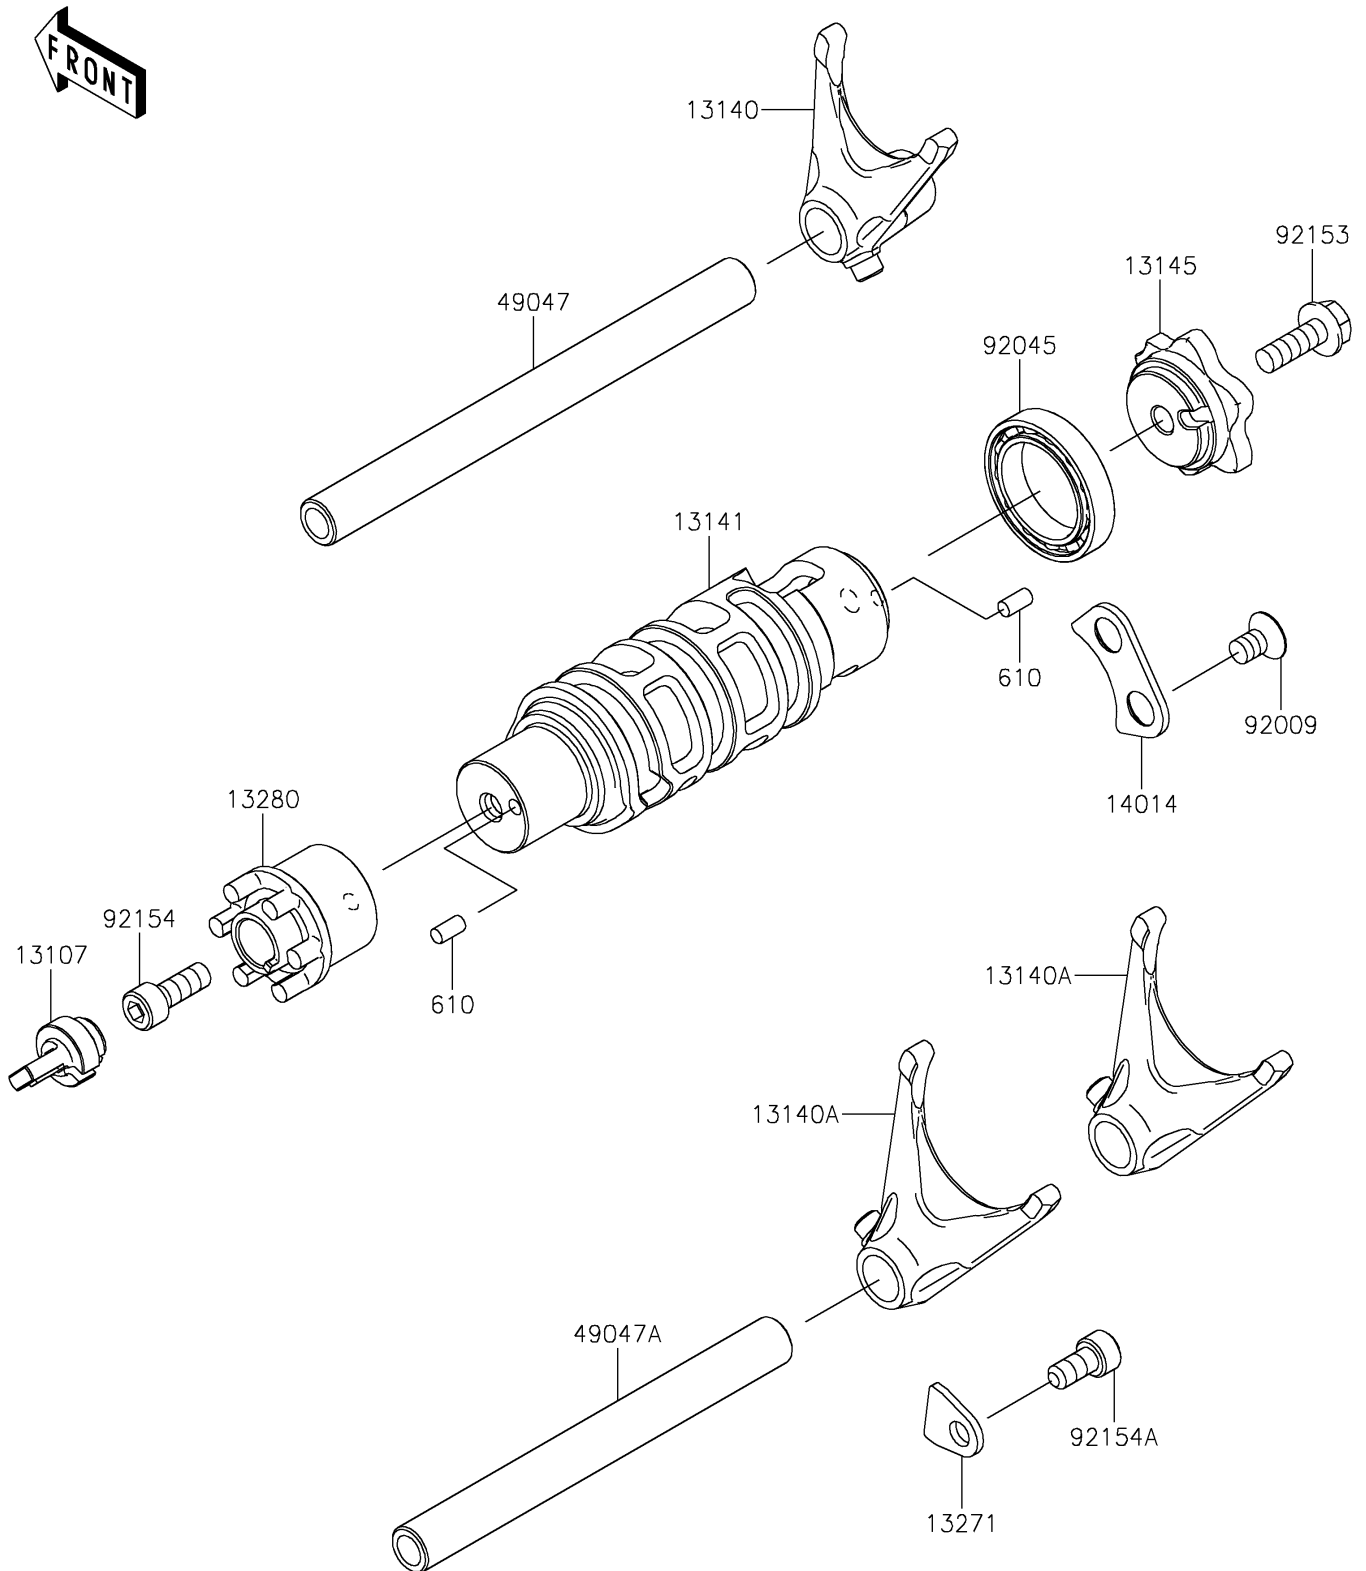

2026 Z650 S ABS

PARTS DIAGRAM

Gear Change Drum/Shift Fork(s)

E1362

2026 Z650 S ABS

PARTS LIST

Gear Change Drum/Shift Fork(s)

| ITEM NAME | PART NUMBER | QUANTITY |
|----------------------------------|-------------|----------|
| SHAFT (Ref # 13107) | 13107-0843 | 1 |
| FORK-SHIFT,INPUT (Ref # 13140) | 13140-0025 | 1 |
| FORK-SHIFT,OUTPUT (Ref # 13140A) | 13140-0026 | 2 |
| DRUM-CHANGE (Ref # 13141) | 13141-0568 | 1 |
| CAM-CHANGE DRUM (Ref # 13145) | 13145-0573 | 1 |
| PLATE (Ref # 13271) | 13271-0626 | 1 |
| HOLDER (Ref # 13280) | 13280-0875 | 1 |
| PLATE-POSITION (Ref # 14014) | 14014-0018 | 1 |
| ROD-SHIFT,INPUT (Ref # 49047) | 49047-0631 | 1 |
| ROD-SHIFT,OUTPUT (Ref # 49047A) | 49047-0632 | 1 |
| SCREW,6X10 (Ref # 92009) | 92009-1375 | 2 |
| BEARING-BALL,6805 (Ref # 92045) | 92045-1122 | 1 |
| BOLT,FLANGED,6X18 (Ref # 92153) | 92153-0958 | 1 |
| BOLT,SOCKET,6X16 (Ref # 92154) | 92154-0484 | 1 |
| BOLT,SOCKET,6X12 (Ref # 92154A) | 92154-0812 | 1 |
| ROLLER,4X8 (Ref # 610) | 610A0408 | 2 |