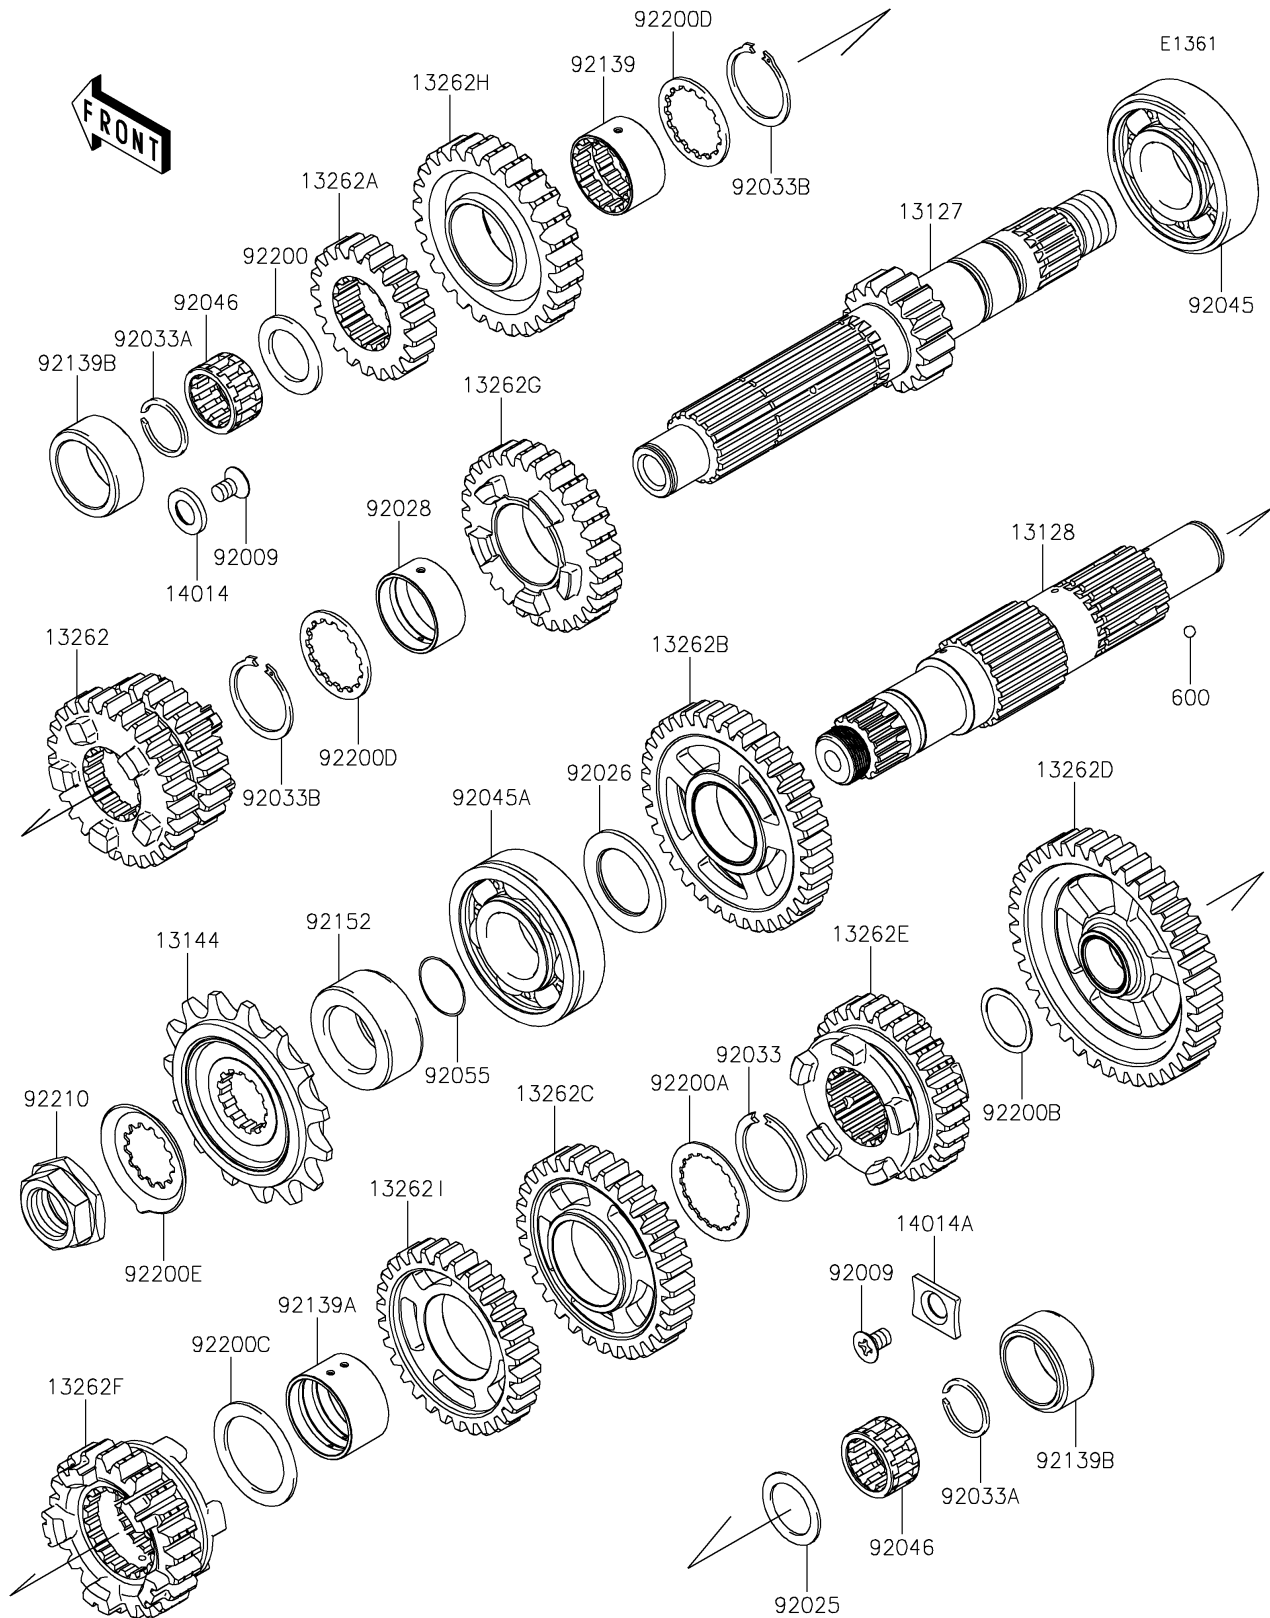

2026 Z650 S ABS

PARTS DIAGRAM

Transmission

2026 Z650 S ABS

PARTS LIST

Transmission

Kawasaki

Let the Good Times Roll®

ITEM NAME

PART NUMBER

QUANTITY
