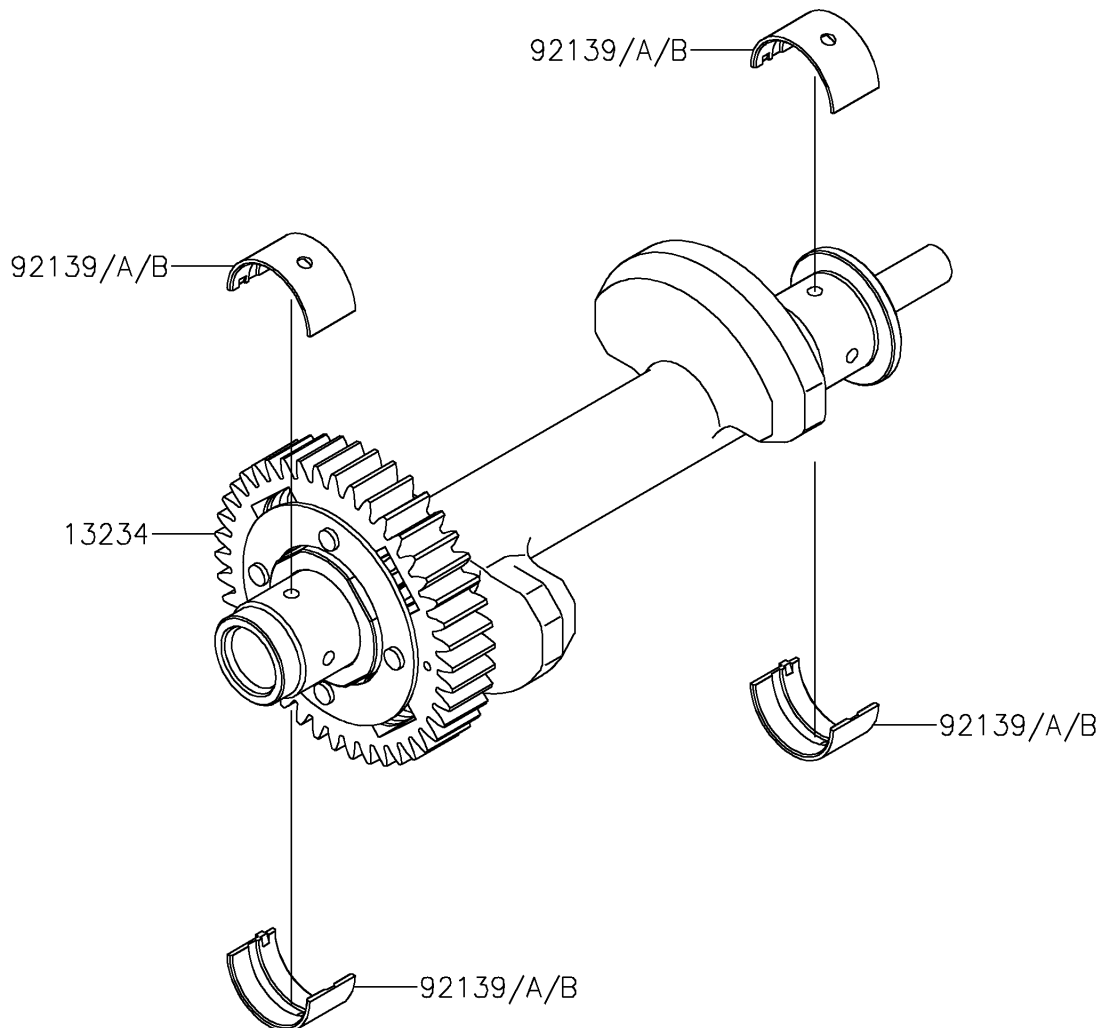

2026 Z650 S ABS

PARTS DIAGRAM

Balancer

E1323

2026 Z650 S ABS

PARTS LIST

Balancer

ITEM NAME

PART NUMBER

QUANTITY
