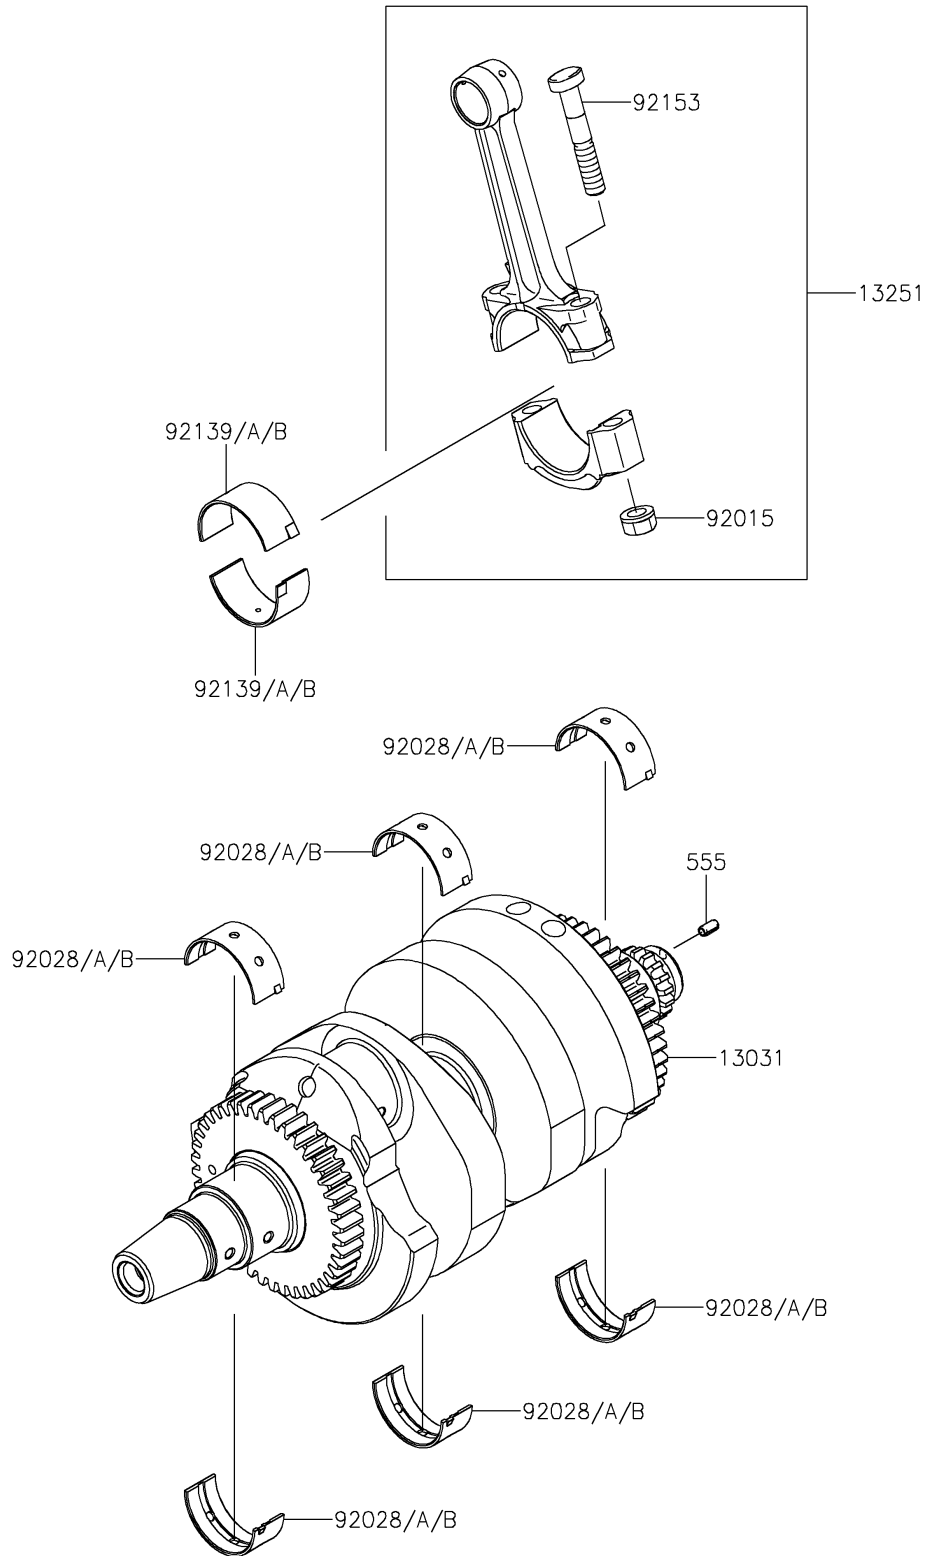

2026 Z650 S ABS

PARTS DIAGRAM

Crankshaft

E1321

2026 Z650 S ABS

PARTS LIST

Crankshaft

ITEM NAME

PART NUMBER

QUANTITY
