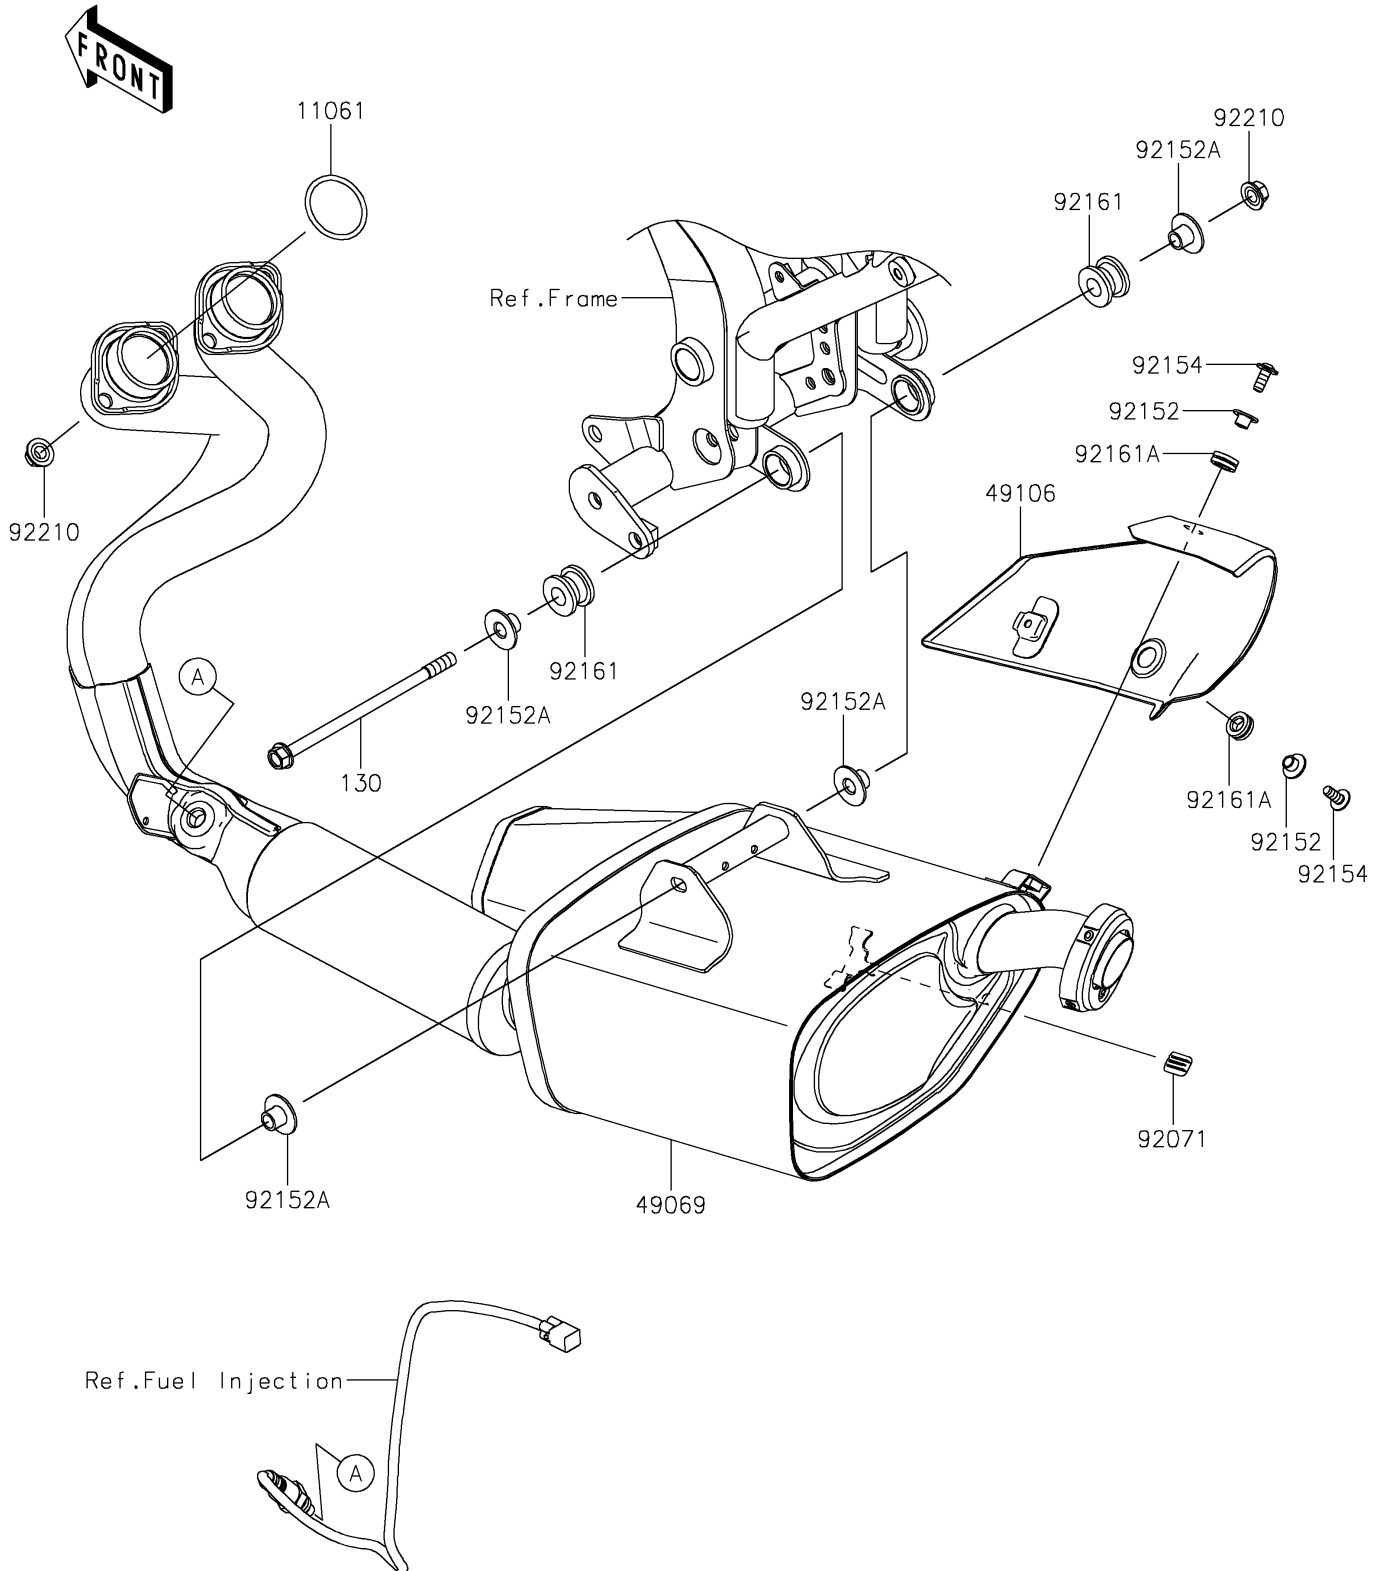

2026 Z650 S ABS

PARTS DIAGRAM

Muffler(s)

E1140

2026 Z650 S ABS

PARTS LIST

Muffler(s)

| ITEM NAME | PART NUMBER | QUANTITY |
|--|-------------|----------|
| GASKET,EXHAUST PIPE HOLDER (Ref # 11061) | 11061-1373 | 2 |
| MUFFLER-ASSY (Ref # 49069) | 49069-0923 | 1 |
| COVER-MUFFLER (Ref # 49106) | 49106-0796 | 1 |
| GROMMET (Ref # 92071) | 92071-0760 | 1 |
| COLLAR,6.3X8.3X16 (Ref # 92152) | 92152-1602 | 2 |
| COLLAR (Ref # 92152A) | 92152-2367 | 4 |
| BOLT,SOCKET,6X14 (Ref # 92154) | 92154-0856 | 2 |
| DAMPER (Ref # 92161) | 92161-0193 | 2 |
| DAMPER (Ref # 92161A) | 92161-1475 | 2 |
| NUT,8MM (Ref # 92210) | 92210-1114 | 5 |
| BOLT-FLANGED,8X145 (Ref # 130) | 130CD08145 | 1 |