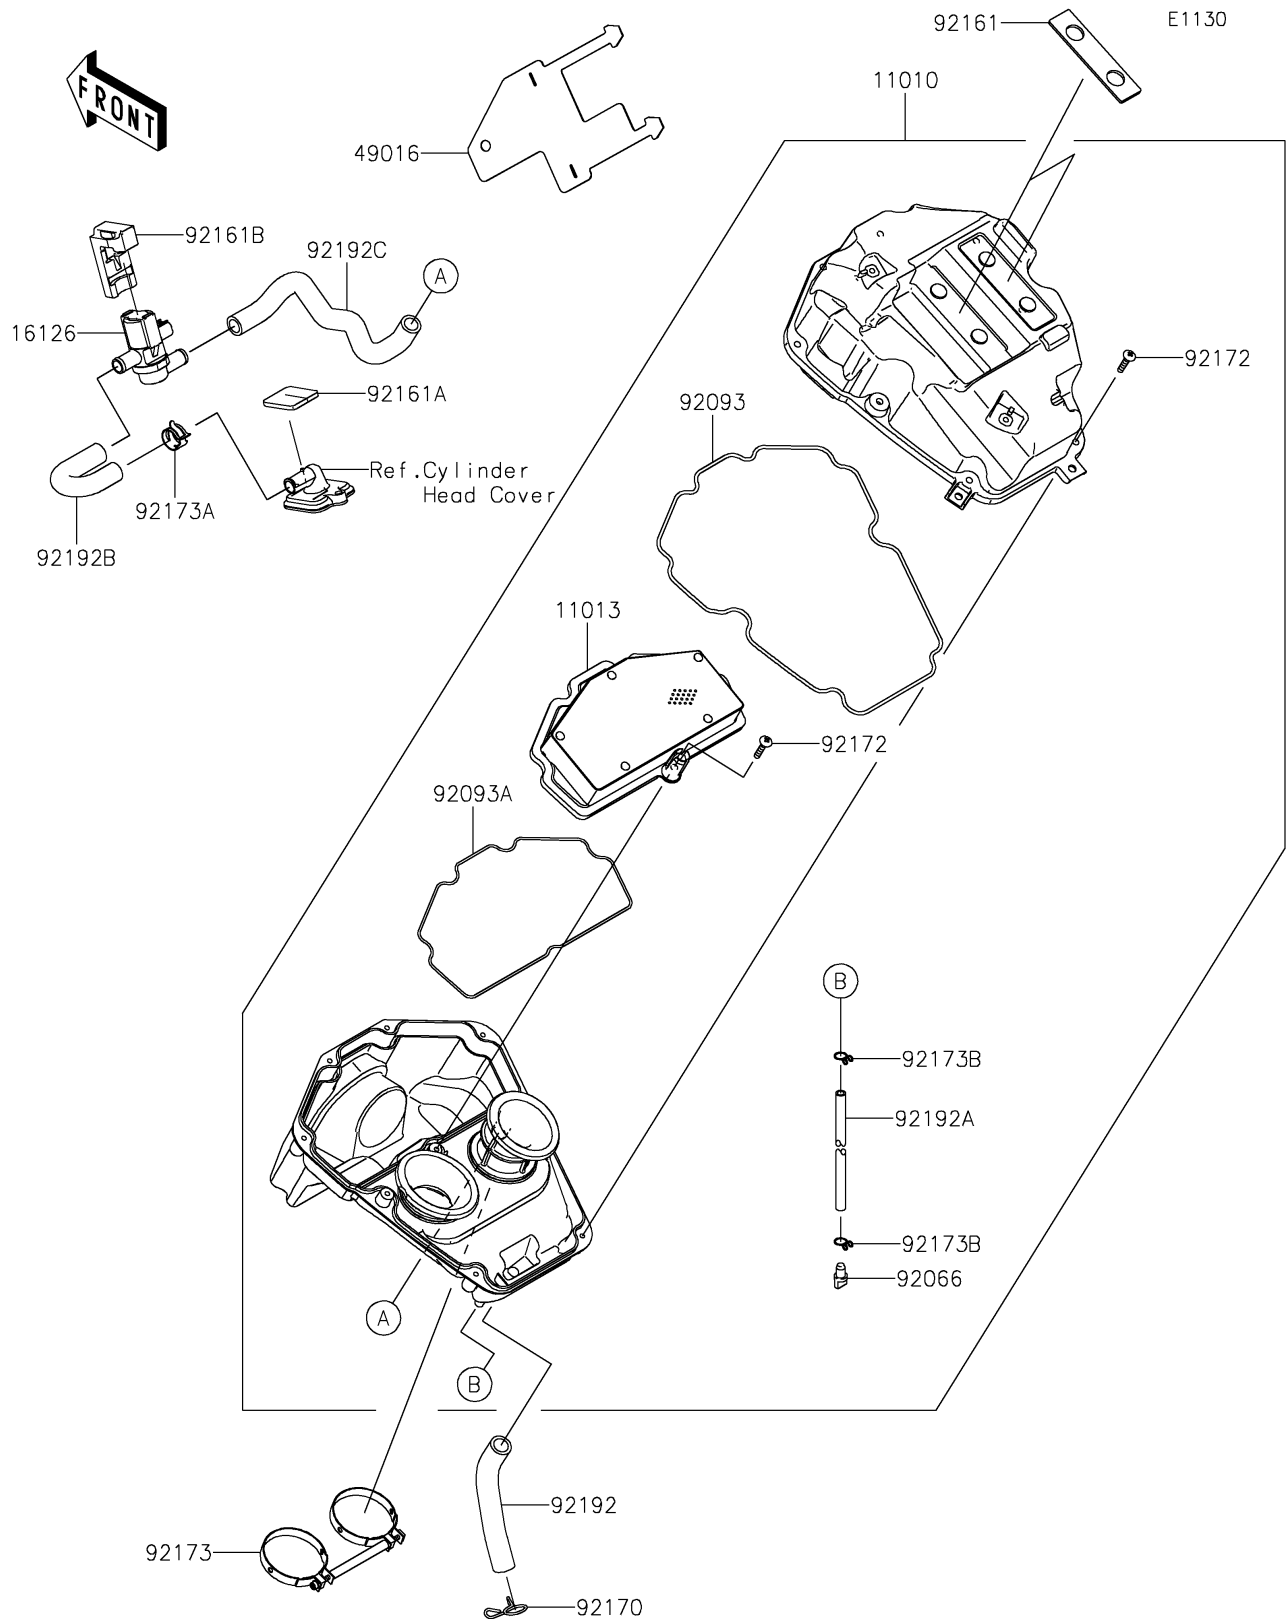

2026 Z650 S ABS

PARTS DIAGRAM

Air Cleaner

2026 Z650 S ABS

PARTS LIST

Air Cleaner

ITEM NAME	PART NUMBER	QUANTITY
FILTER-ASSY-AIR (Ref # 11010)	11010-0990	1
ELEMENT-AIR FILTER (Ref # 11013)	11013-0745	1
VALVE,AIR SWITCHING (Ref # 16126)	16126-0743	1
COVER-SEAL (Ref # 49016)	49016-0739	1
PLUG,DRAIN (Ref # 92066)	92066-0782	1
SEAL (Ref # 92093)	92093-0610	1
SEAL,ELEMENT (Ref # 92093A)	92093-0611	1
DAMPER (Ref # 92161)	92161-1428	2
DAMPER (Ref # 92161A)	92161-1899	1
DAMPER (Ref # 92161B)	92161-1933	1
CLAMP (Ref # 92170)	92170-1017	1
SCREW,5X25 (Ref # 92172)	92172-0891	9
CLAMP (Ref # 92173)	92173-1698	1
CLAMP (Ref # 92173A)	92173-2344	1
CLAMP,10MM (Ref # 92173B)	92173-2400	2
TUBE,BREATHER (Ref # 92192)	92192-0958	1
TUBE,DRAIN,L=245 (Ref # 92192A)	92192-1380	1
TUBE,ASV-HEAD (Ref # 92192B)	92192-1698	1
TUBE,A/C-ASV (Ref # 92192C)	92192-1699	1