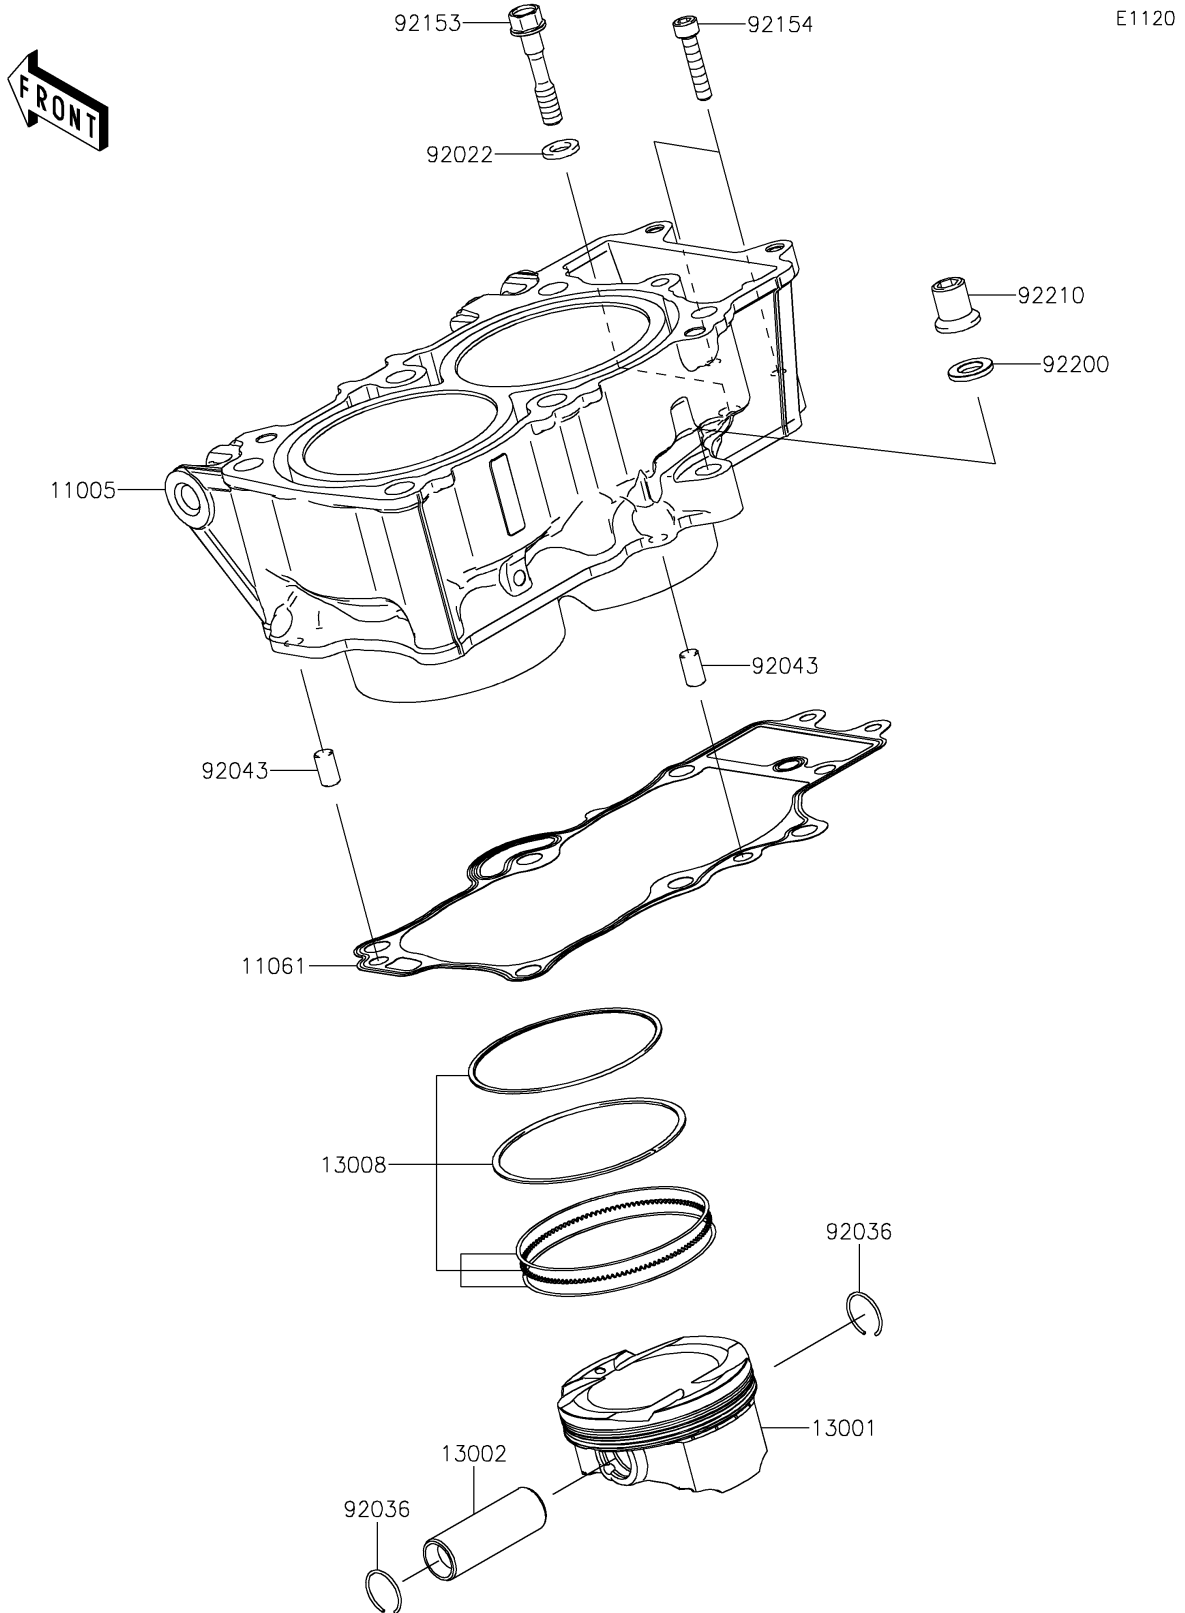

2026 Z650 S ABS

PARTS DIAGRAM

Cylinder/Piston(s)

2026 Z650 S ABS

PARTS LIST

Cylinder/Piston(s)

ITEM NAME	PART NUMBER	QUANTITY
CYLINDER-ENGINE (Ref # 11005)	11005-0666	1
GASKET,CYLINDER BASE (Ref # 11061)	11061-1207	1
PISTON-ENGINE (Ref # 13001)	13001-0786	2
PIN-PISTON (Ref # 13002)	13002-0007	2
RING-SET-PISTON (Ref # 13008)	13008-1196	2
WASHER,9X15.5X2 (Ref # 92022)	92022-1401	1
RING-SNAP,PISTON PIN (Ref # 92036)	92036-008	4
PIN,8X14 (Ref # 92043)	92043-1567	2
BOLT,8X43 (Ref # 92153)	92153-1011	1
BOLT,SOCKET,6X30 (Ref # 92154)	92154-0116	2
WASHER,10.5X19X2.3 (Ref # 92200)	92200-0363	1
NUT (Ref # 92210)	92210-0223	1