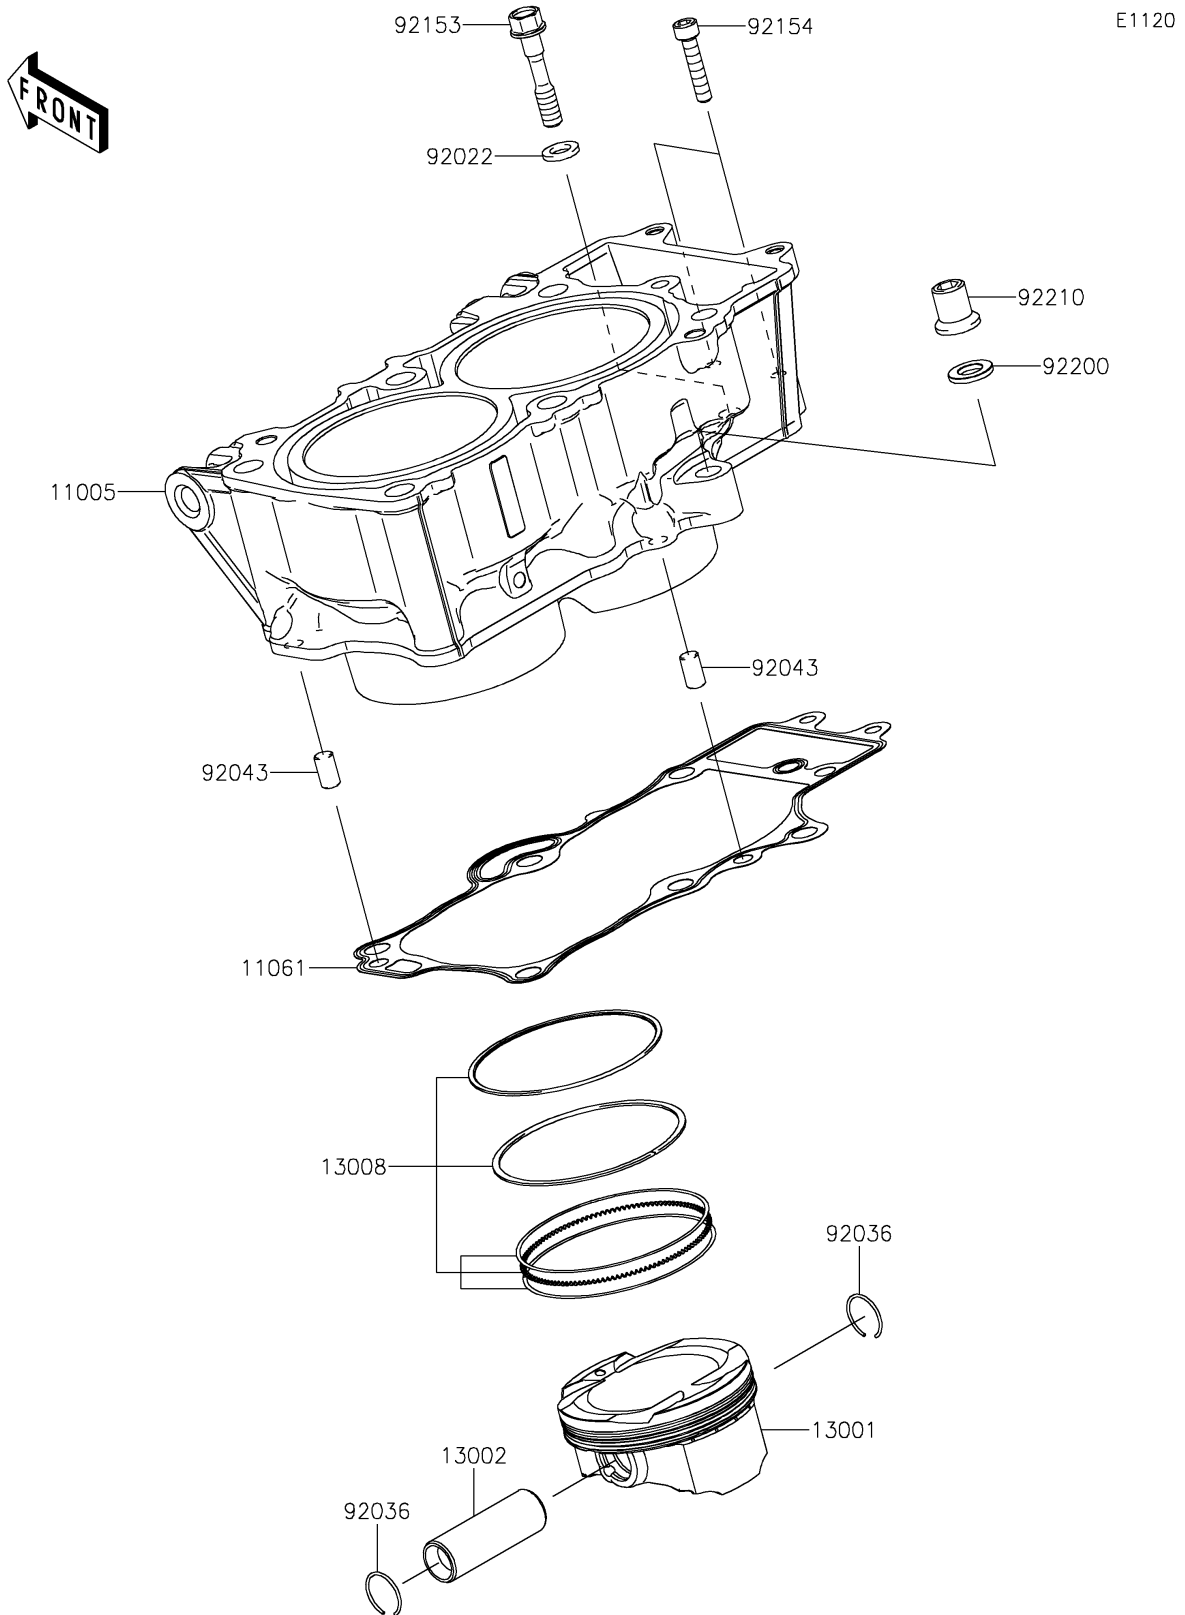

2026 Z650 S ABS

PARTS DIAGRAM

Cylinder/Piston(s)

2026 Z650 S ABS

PARTS LIST

Cylinder/Piston(s)

ITEM NAME	PART NUMBER	QUANTITY
CYLINDER-ENGINE (Ref # 11005)	11005-0666	1
GASKET,CYLINDER BASE (Ref # 11061)	11061-1207	1
PISTON-ENGINE (Ref # 13001)	13001-0786	2
PIN-PISTON (Ref # 13002)	13002-0007	2
RING-SET-PISTON (Ref # 13008)	13008-1196	2
WASHER,9X15.5X2 (Ref # 92022)	92022-1401	1
RING-SNAP,PISTON PIN (Ref # 92036)	92036-008	4
PIN,8X14 (Ref # 92043)	92043-1567	2
BOLT,8X43 (Ref # 92153)	92153-1011	1
BOLT,SOCKET,6X30 (Ref # 92154)	92154-0116	2
WASHER,10.5X19X2.3 (Ref # 92200)	92200-0363	1
NUT (Ref # 92210)	92210-0223	1