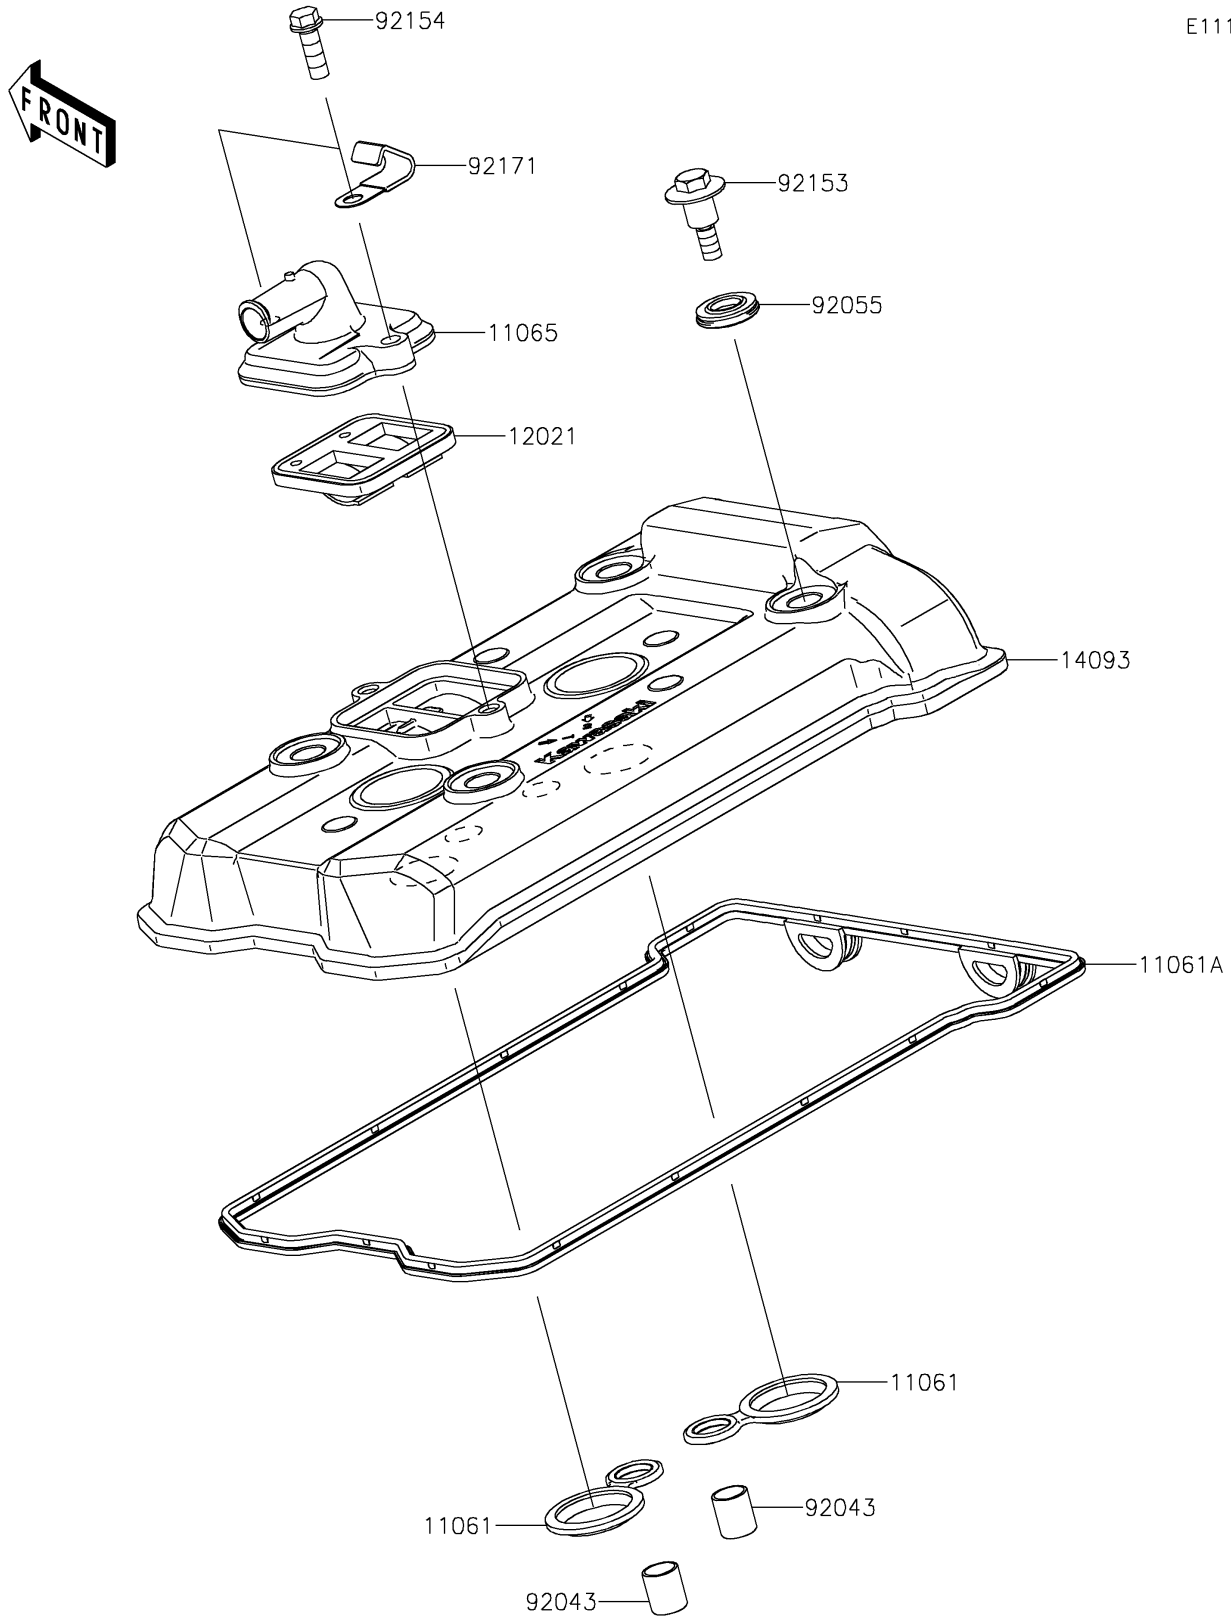

2026 Z650 S ABS

PARTS DIAGRAM

Cylinder Head Cover

E1112

2026 Z650 S ABS

PARTS LIST

Cylinder Head Cover

ITEM NAME	PART NUMBER	QUANTITY
GASKET,SPARK PLUG HOLE (Ref # 11061)	11061-0105	2
GASKET,HEAD COVER (Ref # 11061A)	11061-1184	1
CAP (Ref # 11065)	11065-1320	1
VALVE-ASSY-REED (Ref # 12021)	12021-0716	1
COVER,HEAD (Ref # 14093)	14093-0501	1
PIN,10.1X12X14 (Ref # 92043)	92043-4009	2
RING-O (Ref # 92055)	92055-0187	4
BOLT,HEAD COVER (Ref # 92153)	92153-0793	4
BOLT,FLANGED,6X18 (Ref # 92154)	92154-1775	2
CLAMP (Ref # 92171)	92171-0813	1