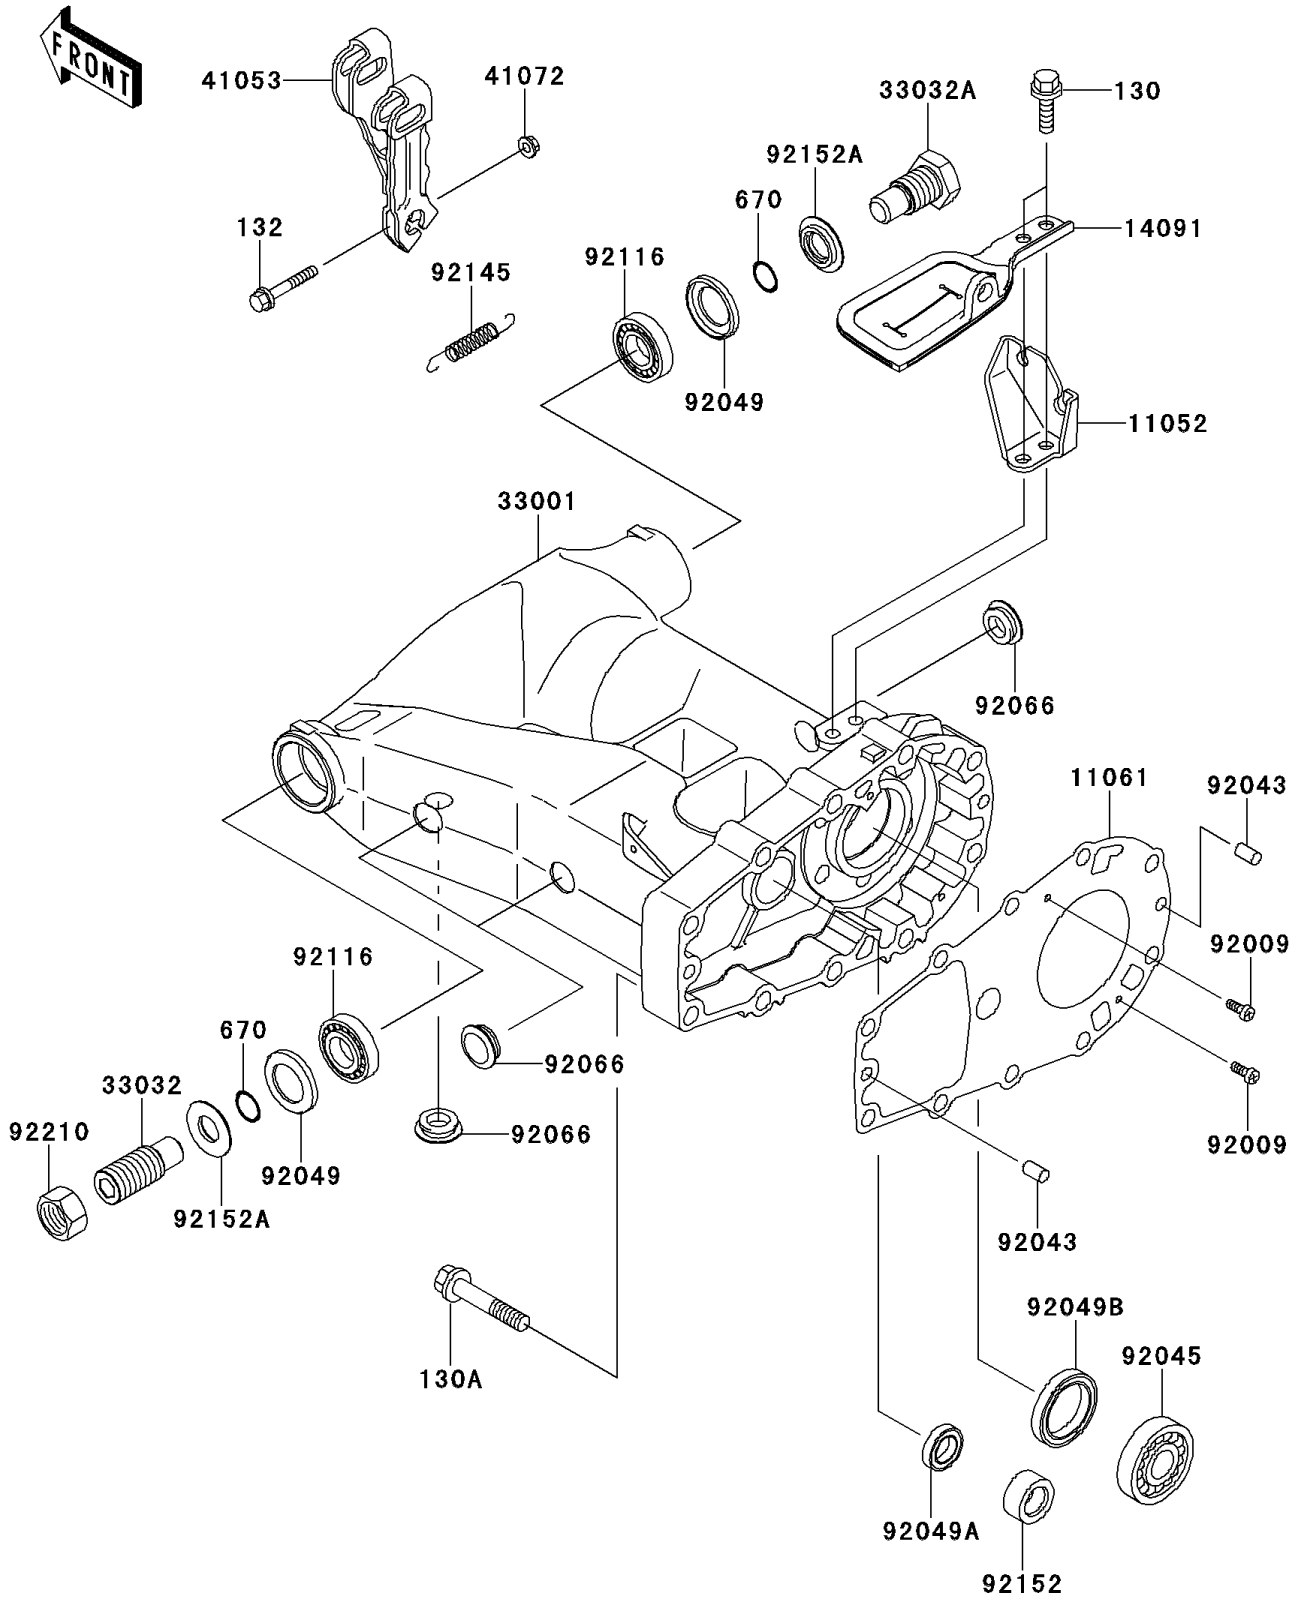

2007 KFX700

PARTS DIAGRAM

Swingarm

F2141

2007 KFX700

PARTS LIST

Swingarm

Kawasaki

Let the Good Times Roll®

ITEM NAME

PART NUMBER

QUANTITY
