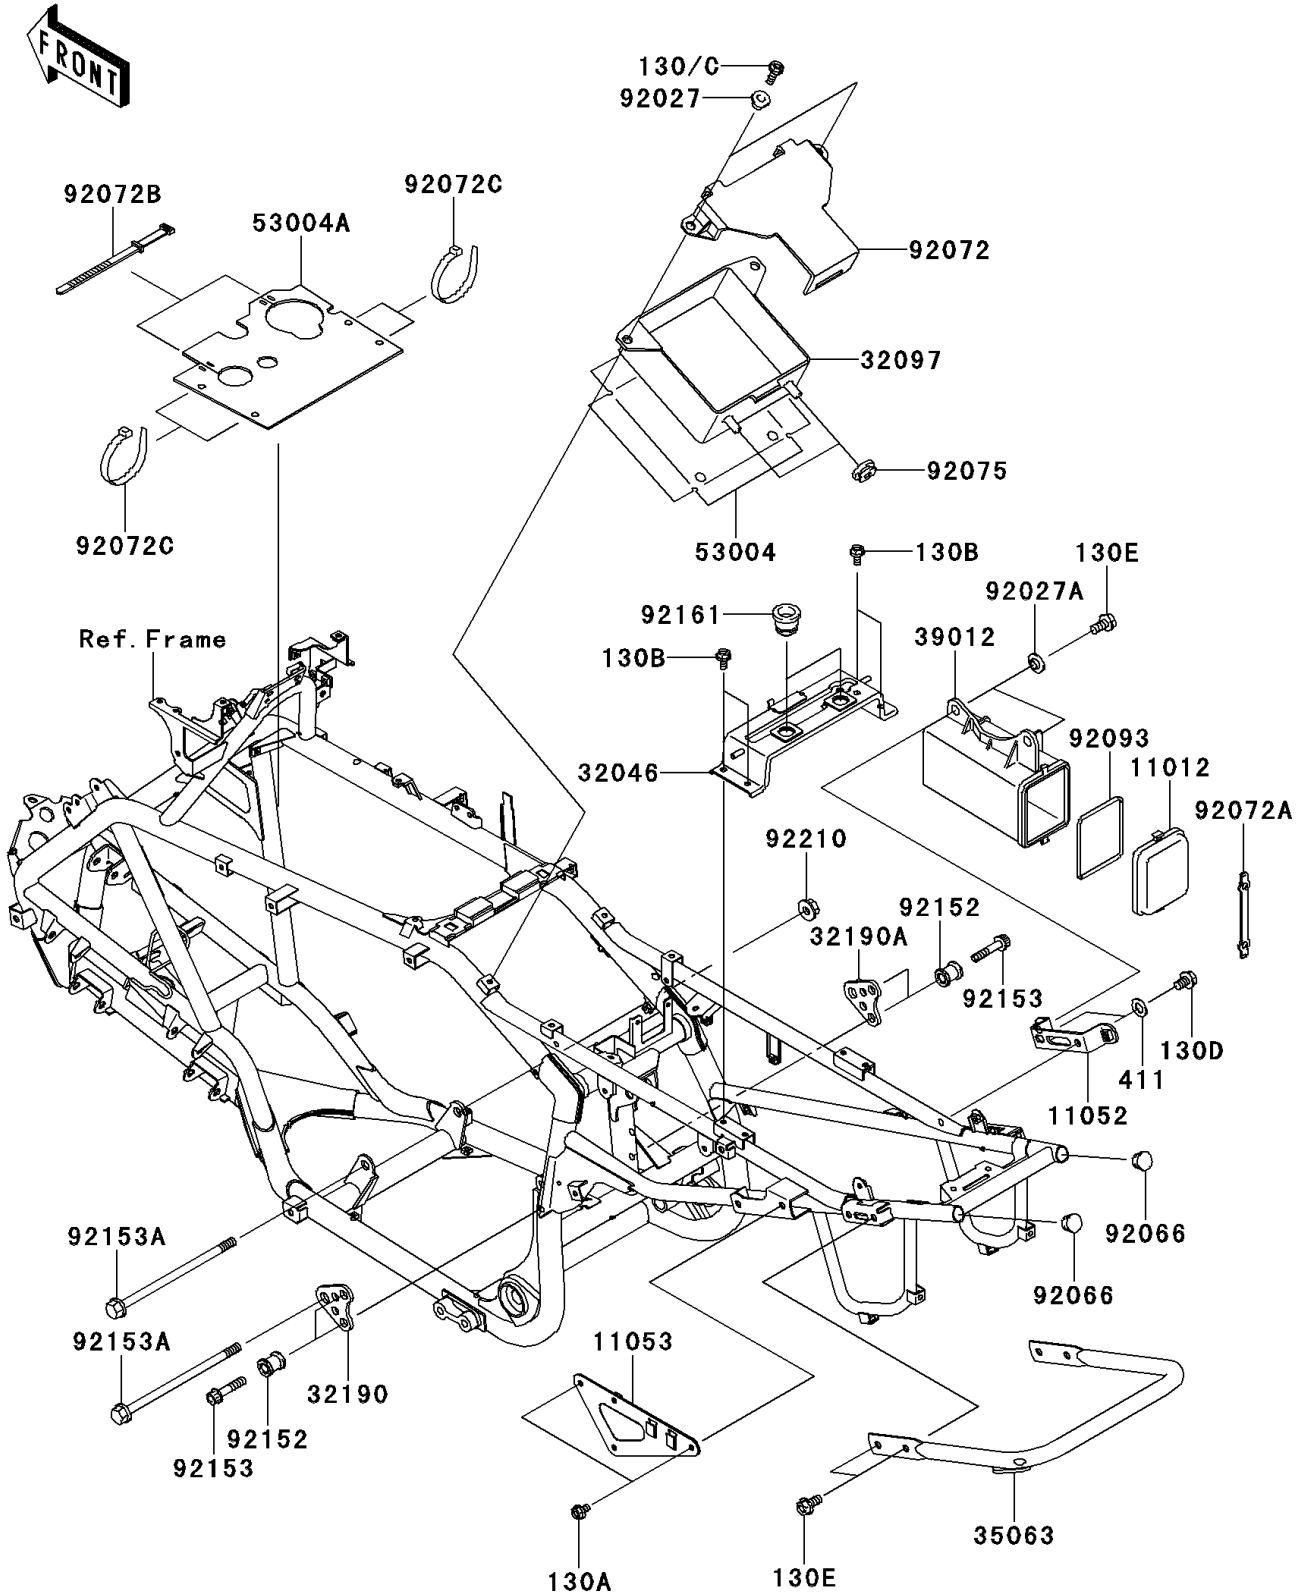

2008 KFX[®]700

PARTS DIAGRAM

Frame Fittings

F2131

2008 KFX[®]700

PARTS LIST

Frame Fittings

ITEM NAME	PART NUMBER	QUANTITY
-----------	-------------	----------
