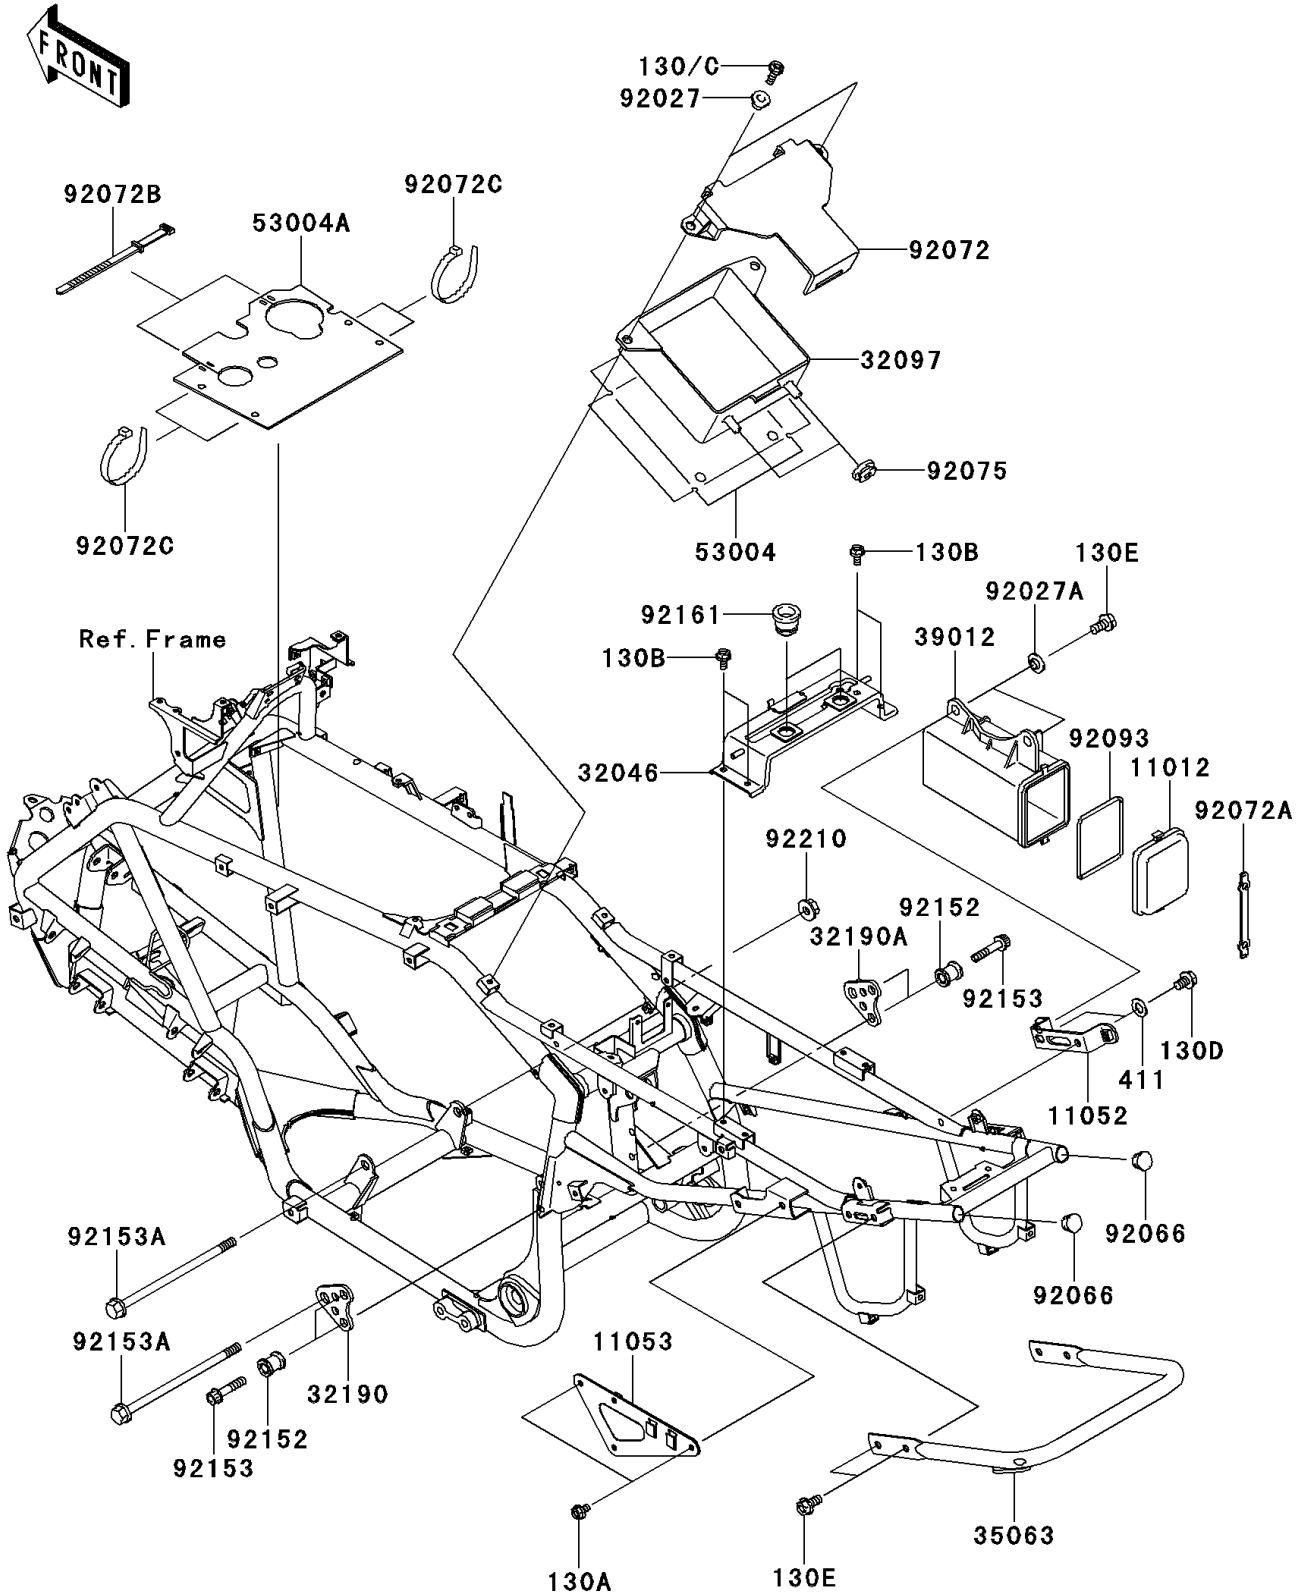

2007 KFX700

PARTS DIAGRAM

Frame Fittings

F2131

2007 KFX700

PARTS LIST

Frame Fittings

Kawasaki

Let the Good Times Roll®

ITEM NAME

PART NUMBER

QUANTITY
