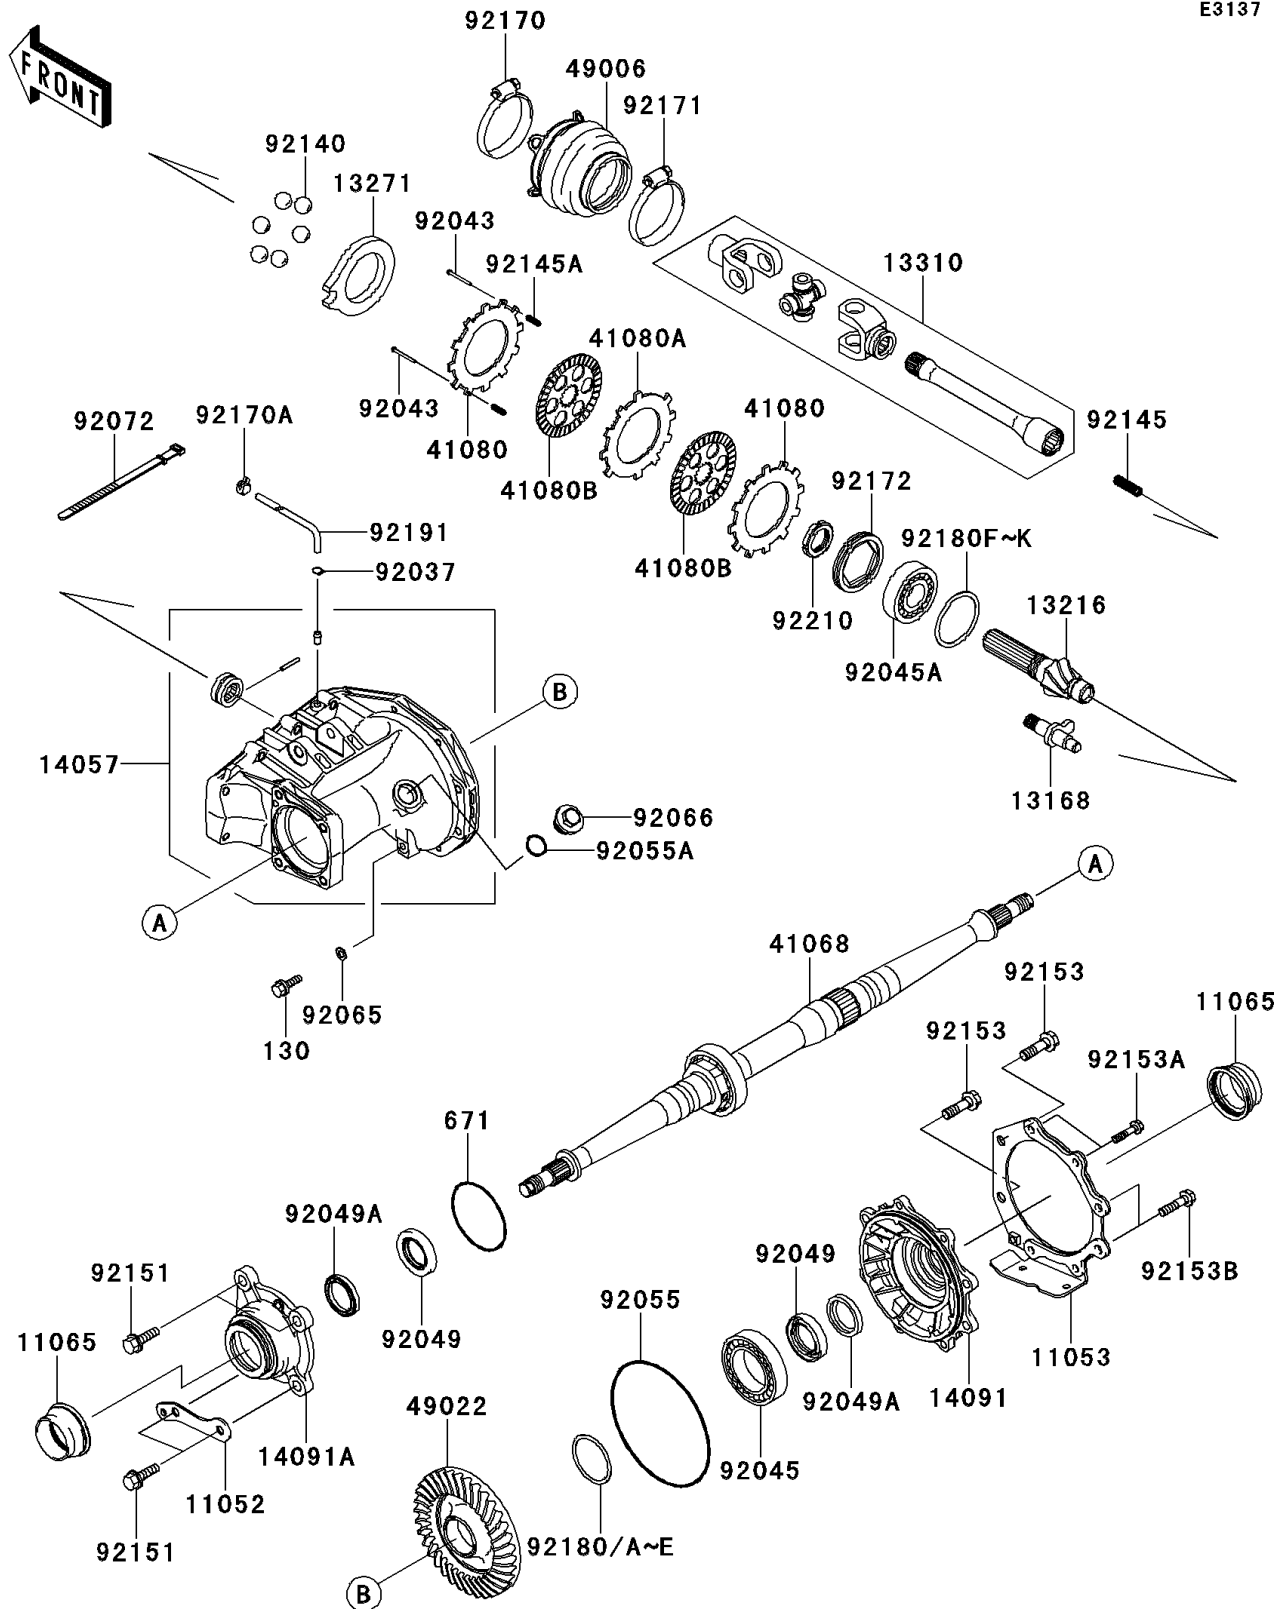

2007 KFX700

PARTS DIAGRAM

Drive Shaft-Rear

E3137

2007 KFX700

PARTS LIST

Drive Shaft-Rear

Kawasaki

Let the Good Times Roll®

ITEM NAME

PART NUMBER

QUANTITY
