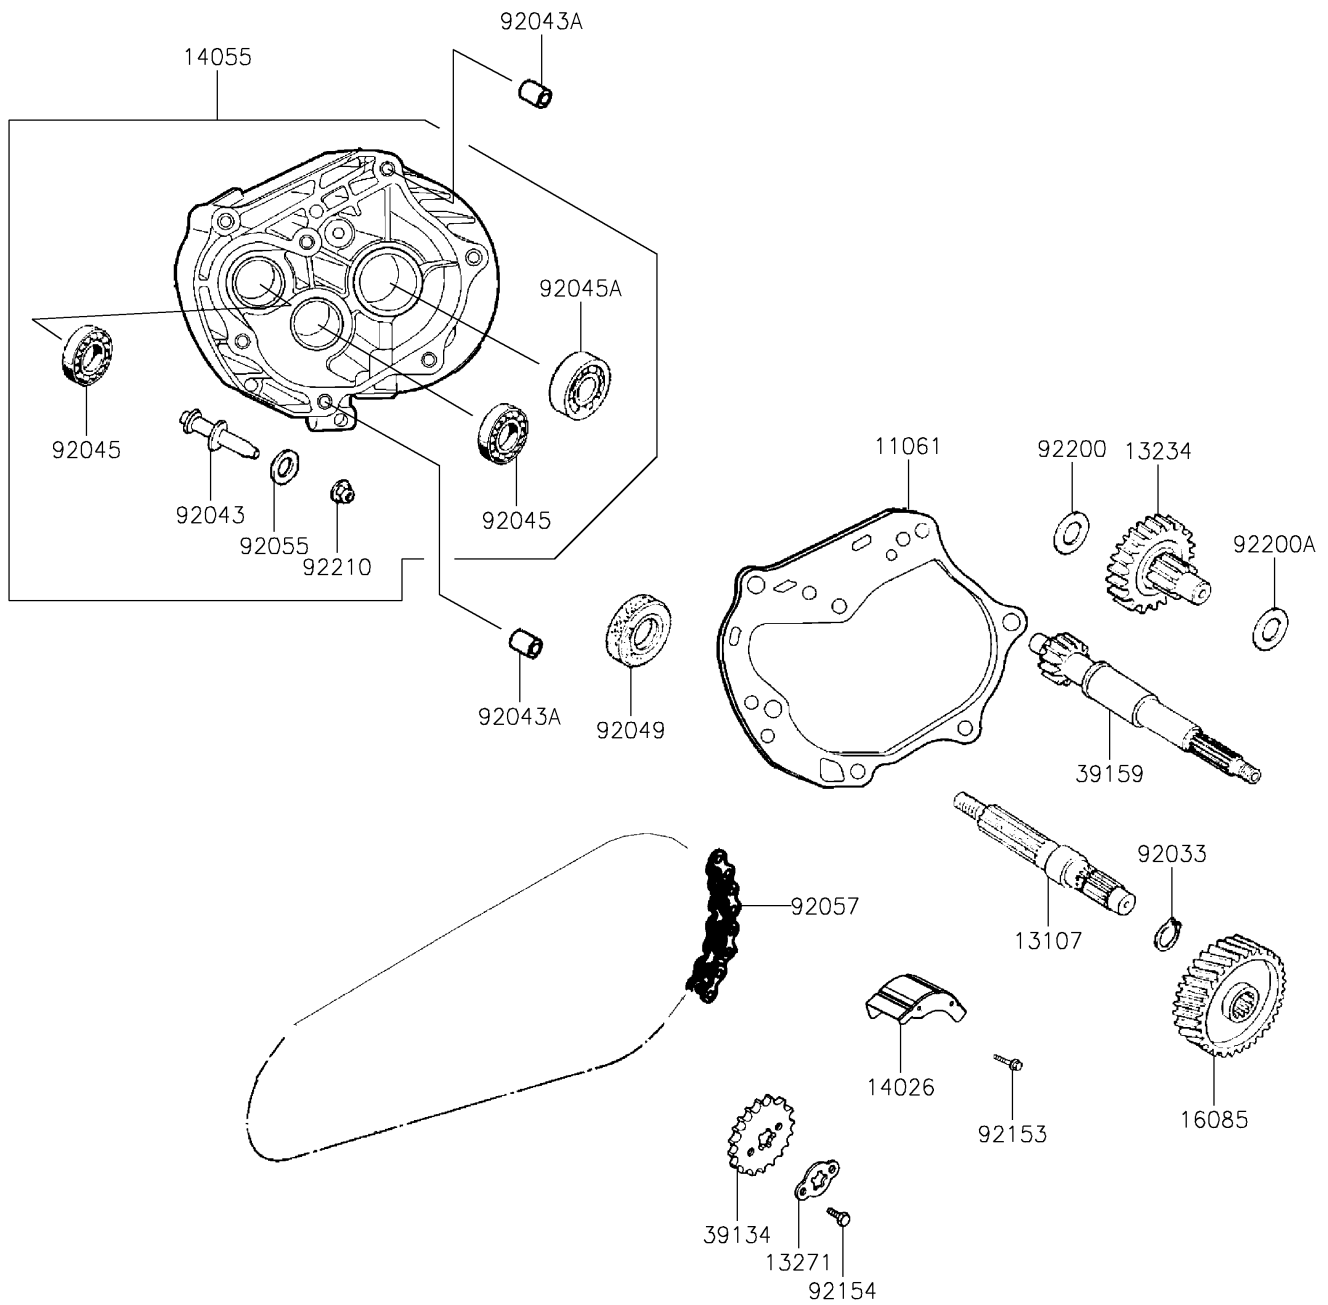

2025 KFX90

PARTS DIAGRAM

Gear Change Drum/Shift Fork(s)

E1362

2025 KFX90

PARTS LIST

Gear Change Drum/Shift Fork(s)

ITEM NAME

PART NUMBER

QUANTITY
