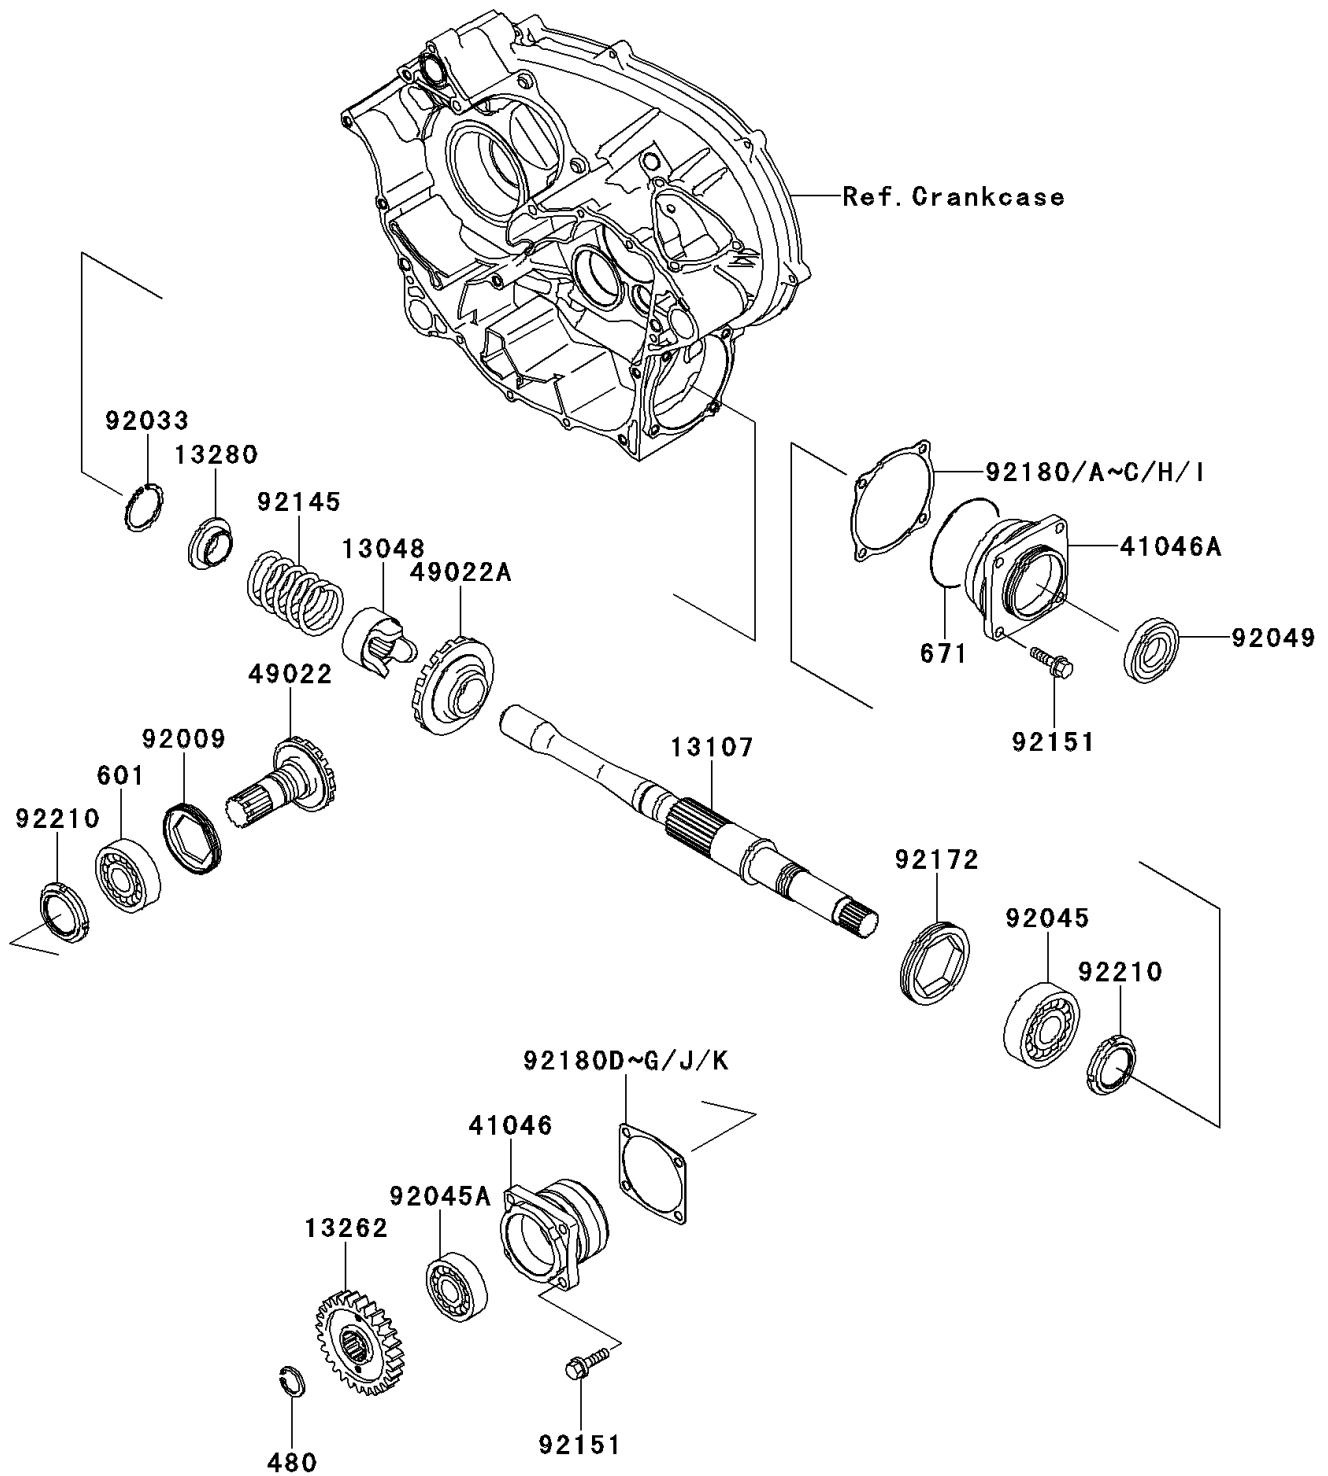

2009 KFX[®]700

PARTS DIAGRAM

Front Bevel Gear

E3131

2009 KFX[®]700

PARTS LIST

Front Bevel Gear

Kawasaki

Let the Good Times Roll[®]

ITEM NAME

PART NUMBER

QUANTITY
