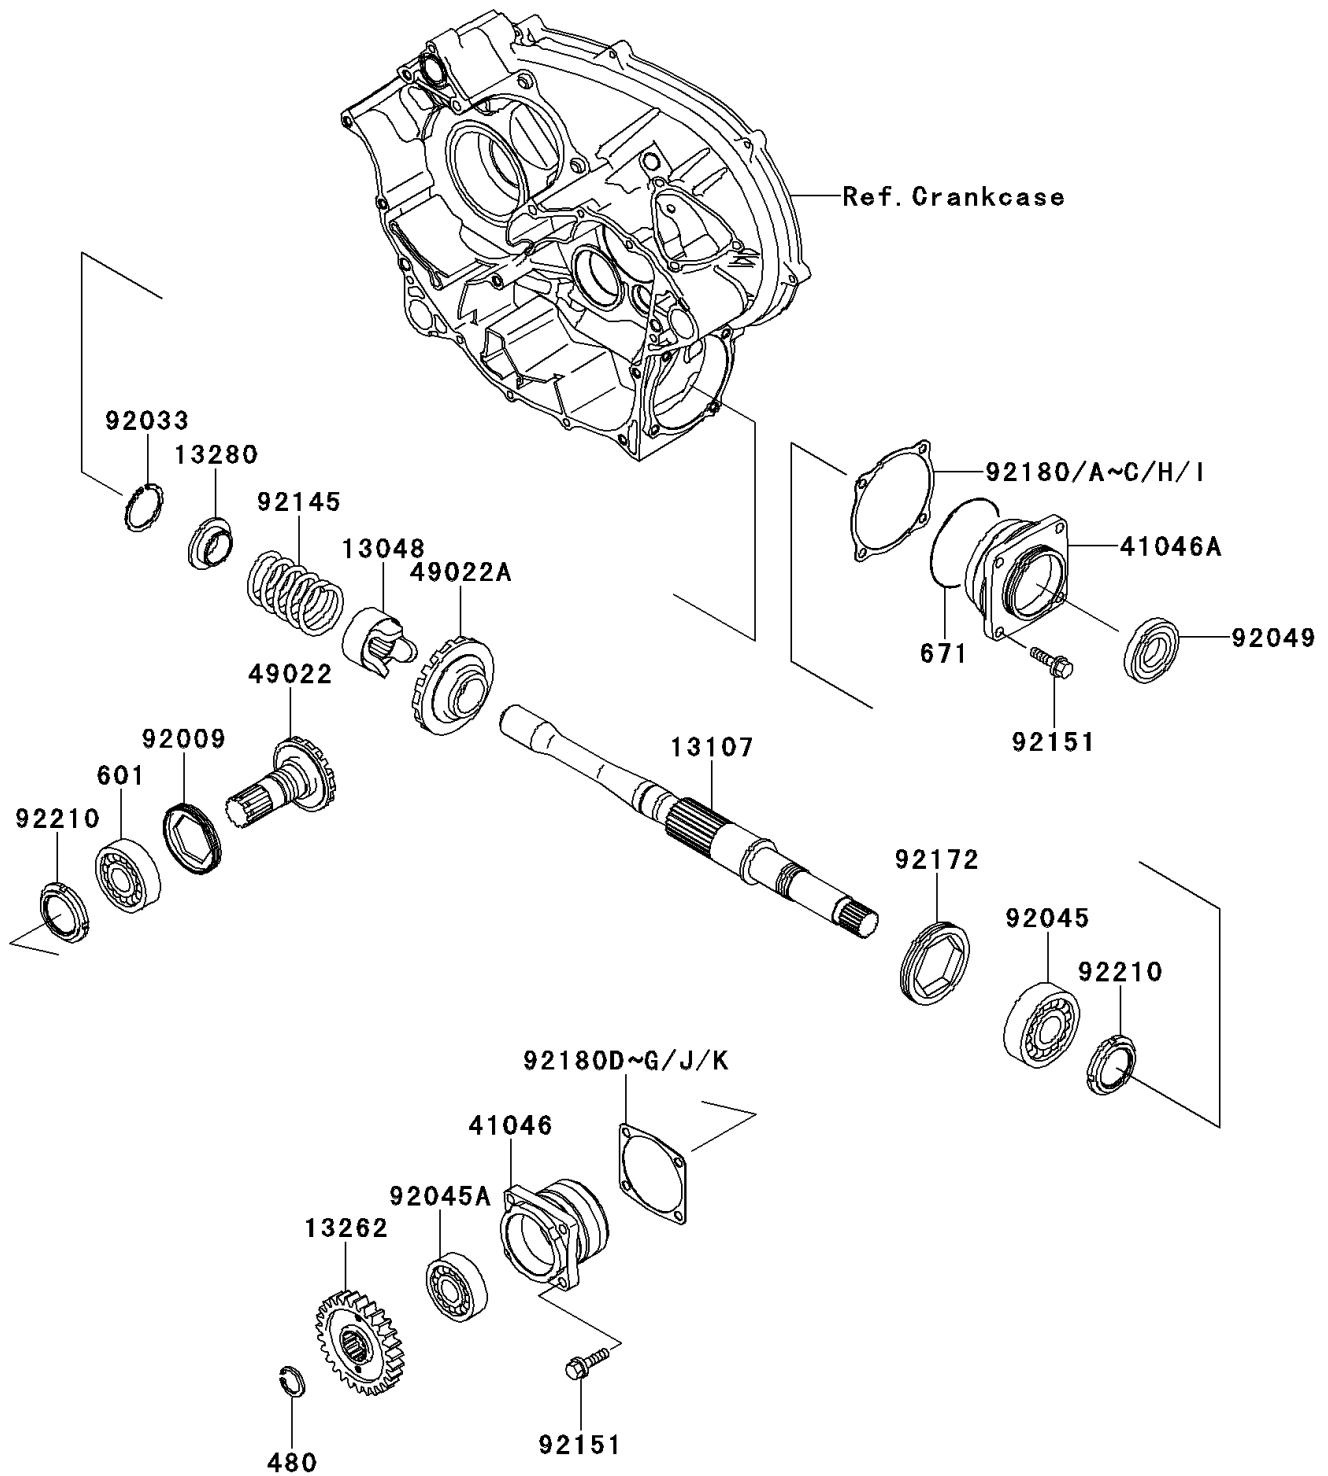

2008 KFX[®]700

PARTS DIAGRAM

Front Bevel Gear

E3131

2008 KFX[®]700

PARTS LIST

Front Bevel Gear

Kawasaki

Let the Good Times Roll[®]

ITEM NAME

PART NUMBER

QUANTITY
