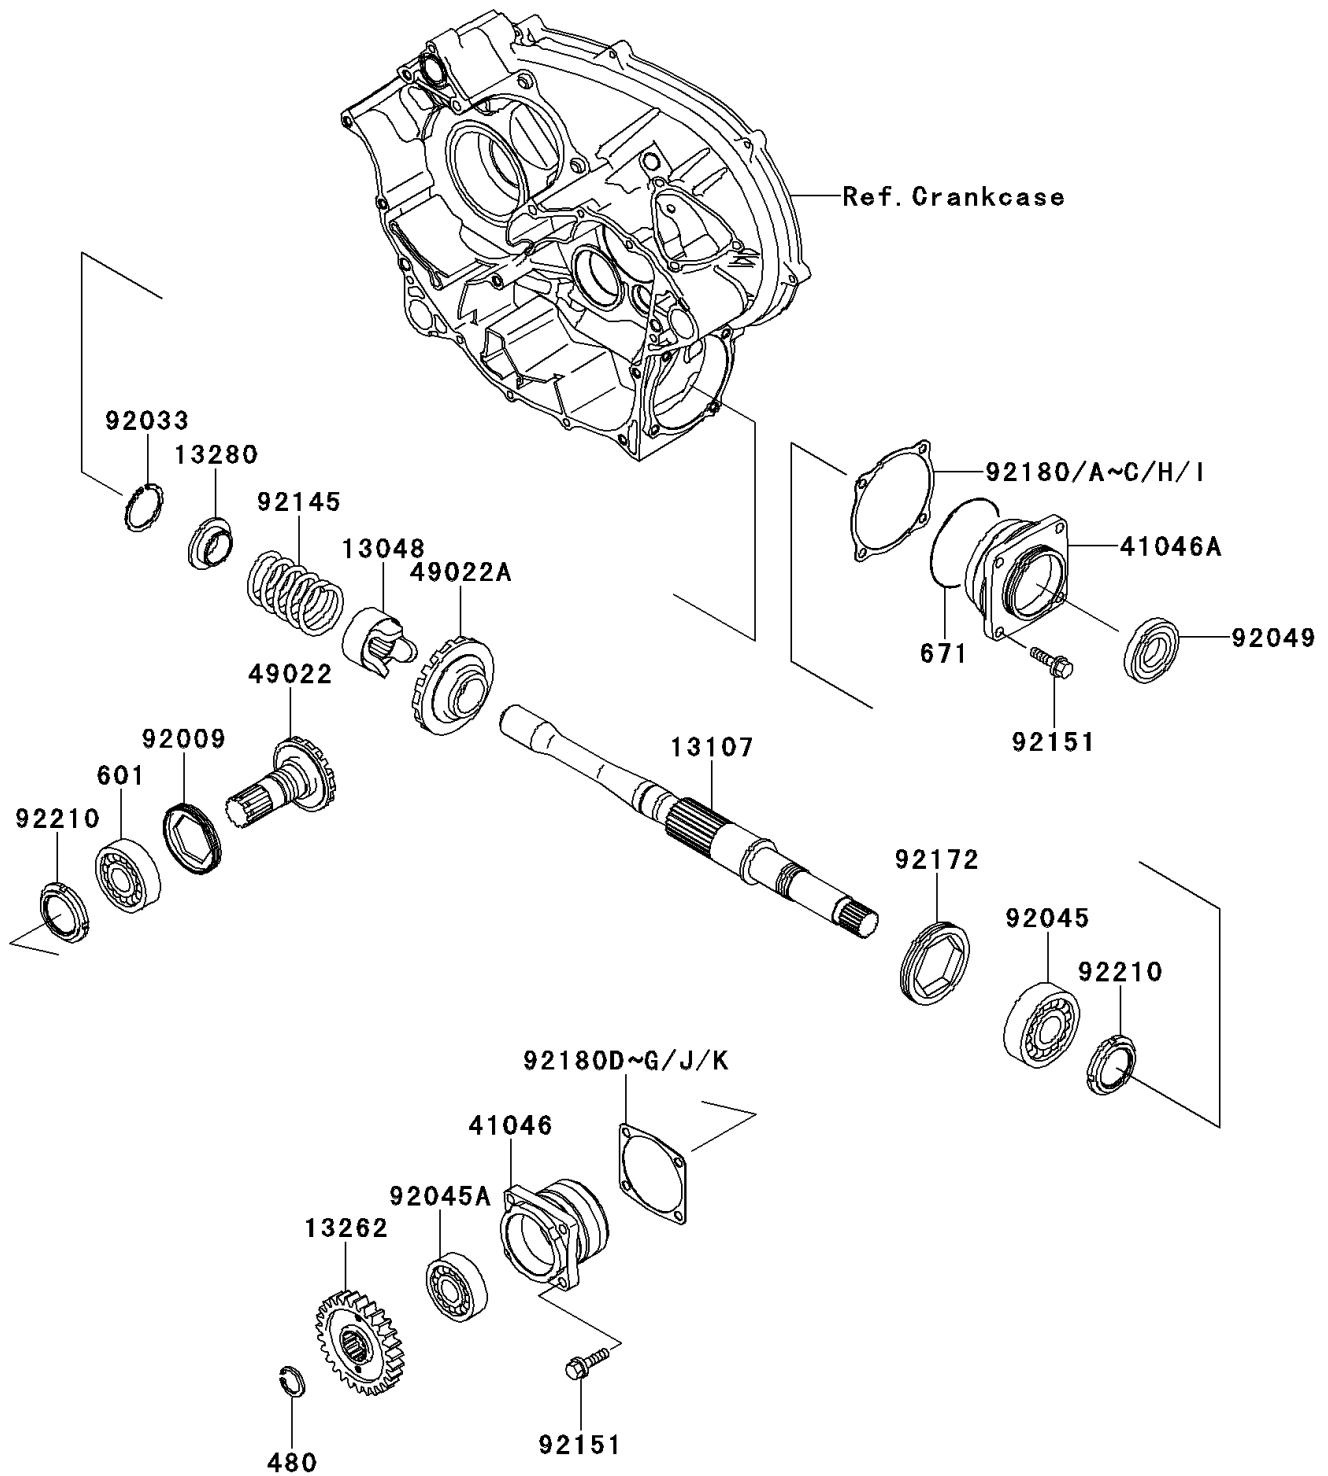

2007 KFX700

PARTS DIAGRAM

Front Bevel Gear

E3131

2007 KFX700

PARTS LIST

Front Bevel Gear

ITEM NAME

PART NUMBER

QUANTITY
