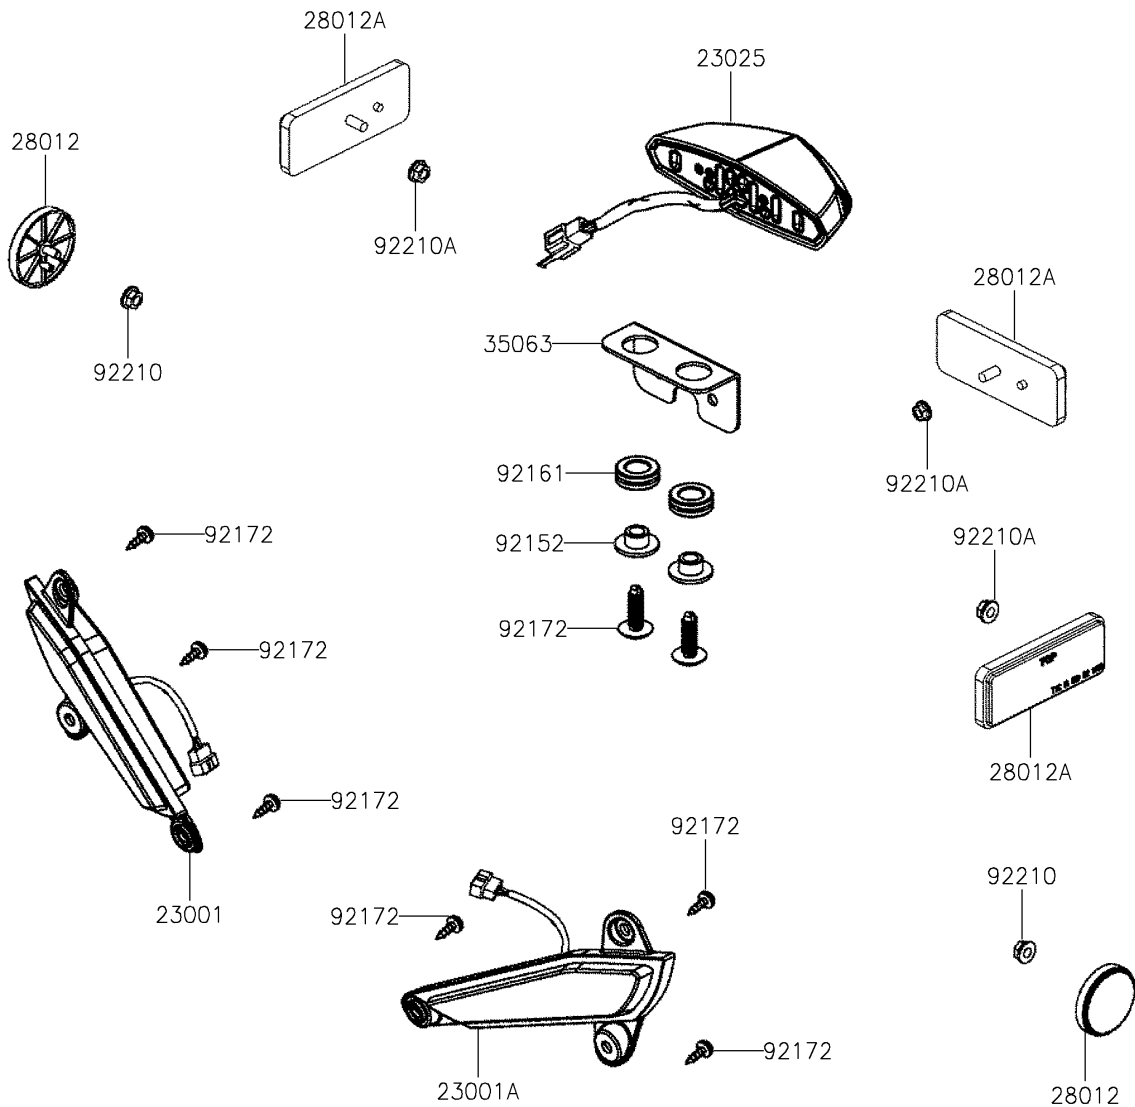

2025 KFX50

PARTS DIAGRAM

Taillight(s)

F2720

2025 KFX50

PARTS LIST

Taillight(s)

ITEM NAME

PART NUMBER

QUANTITY
