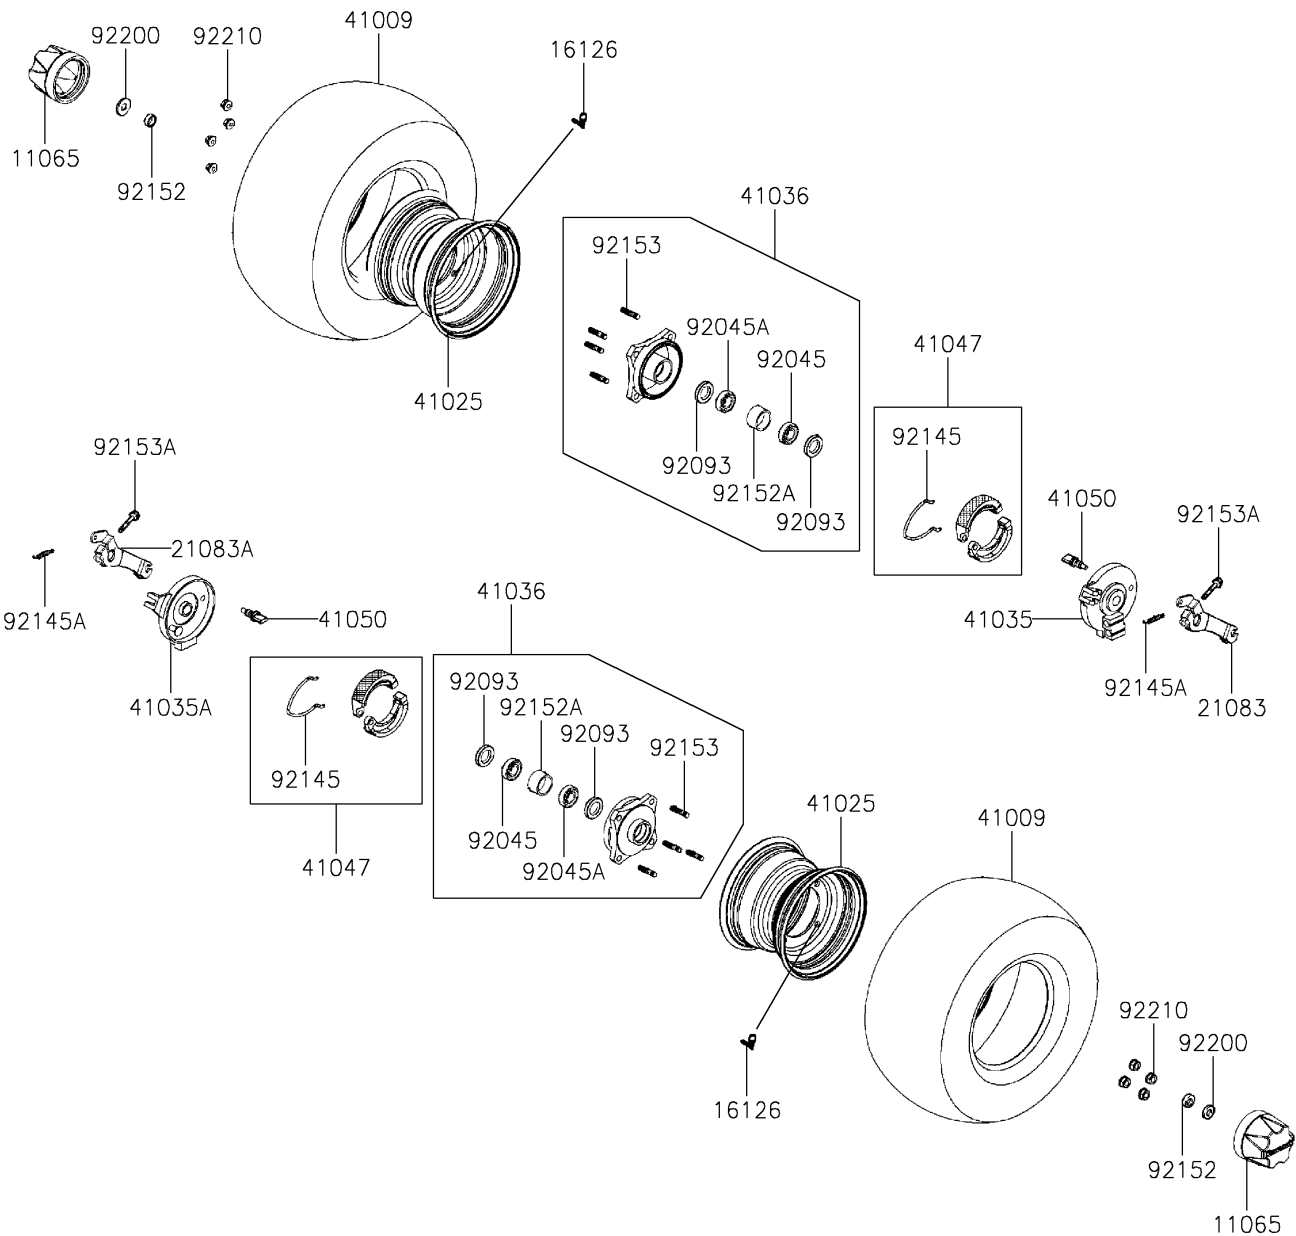

## PARTS DIAGRAM

### Front Hub

F2230

## PARTS LIST

### Front Hub

**Kawasaki**

Let the Good Times Roll<sup>®</sup>

ITEM NAME	PART NUMBER	QUANTITY
CAP,WHEEL (Ref # 11065)	11065-Y002	2
VALVE,RIM (Ref # 16126)	16126-Y001	2
ARM,BRAKE,RH (Ref # 21083)	21083-Y001	1
ARM,BRAKE,LH (Ref # 21083A)	21083-Y002	1
TIRE (Ref # 41009)	41009-Y002	2
RIM,BLACK (Ref # 41025)	41025-Y002-935	2
PANEL-ASSY-BRAKE,FR,RH,SILVER (Ref # 41035)	41035-Y001-934	1
PANEL-ASSY-BRAKE,FR,LH,SILVER (Ref # 41035A)	41035-Y002-934	1
HUB-ASSY,FR,BLACK (Ref # 41036)	41036-Y002-935	2
SHOE-ASSY-BRAKE,FR (Ref # 41047)	41047-Y001	2
CAM-BRAKE (Ref # 41050)	41050-Y001	2
BEARING-BALL,6002 (Ref # 92045)	92045-Y010	2
BEARING-BALL,6003 (Ref # 92045A)	92045-Y011	2
SEAL,22X35X7 (Ref # 92093)	92093-Y008	4
SPRING,BRAKE SHOE (Ref # 92145)	92145-Y013	2
SPRING,RETURN (Ref # 92145A)	92145-Y014	2
COLLAR (Ref # 92152)	92152-Y008	2
COLLAR (Ref # 92152A)	92152-Y009	2
BOLT,STUD,10X17 (Ref # 92153)	92153-Y017	8
BOLT,FLANGE,5X24 (Ref # 92153A)	92153-Y021	2
WASHER,12MM (Ref # 92200)	92200-Y011	2
NUT,10MM (Ref # 92210)	92210-Y010	8