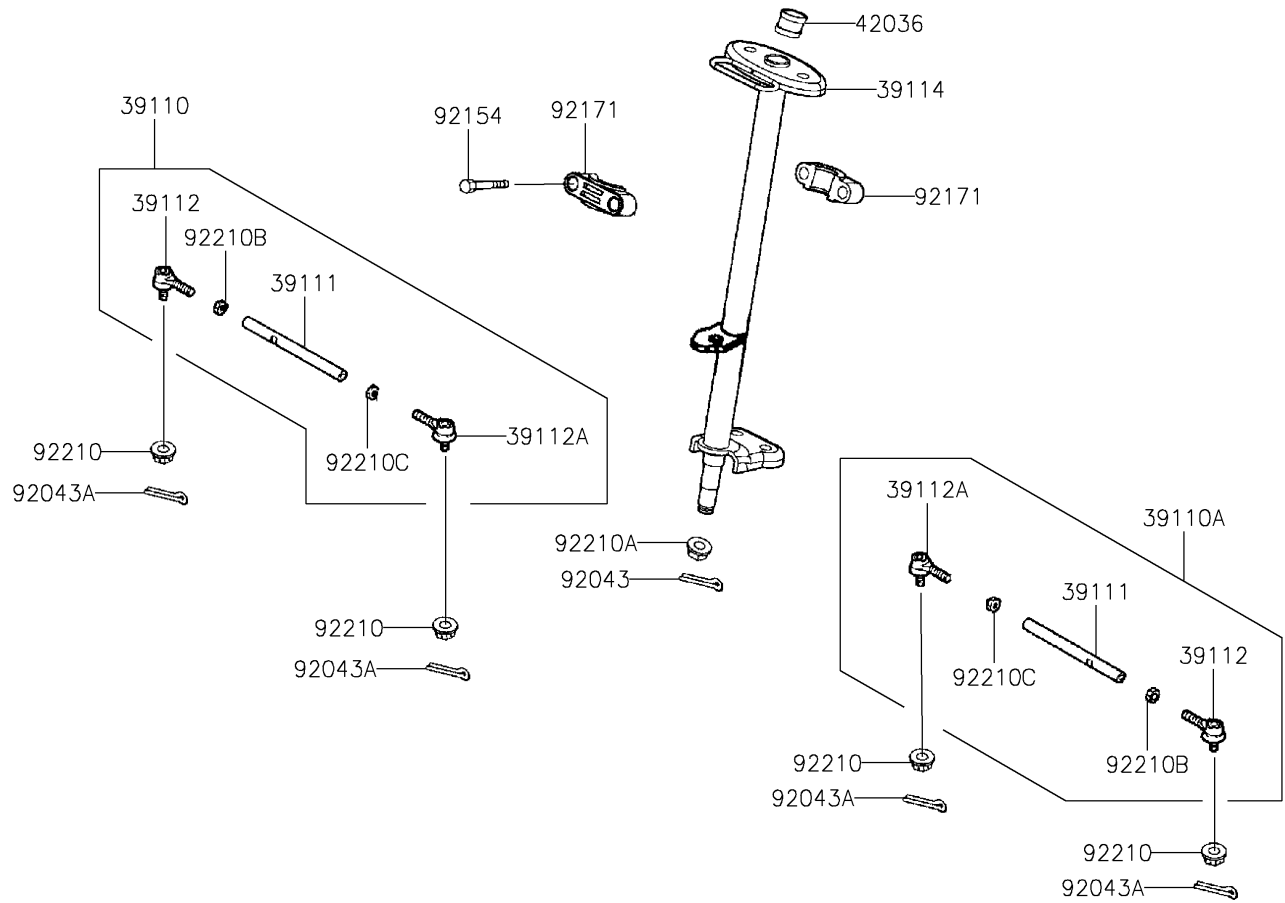

2025 KFX[®] 50

PARTS DIAGRAM

Steering Shaft

F2121

2025 KFX[®] 50

PARTS LIST

Steering Shaft

ITEM NAME	PART NUMBER	QUANTITY
ROD-ASSY-TIE,RH (Ref # 39110)	39110-Y003	1
ROD-ASSY-TIE,LH (Ref # 39110A)	39110-Y004	1
ROD-TIE (Ref # 39111)	39111-Y001	2
RODEND-TIE (Ref # 39112)	39112-Y003	2
RODEND-TIE (Ref # 39112A)	39112-Y004	2
SHAFT-COMP-STRG (Ref # 39114)	39114-Y004	1
SLEEVE (Ref # 42036)	42036-Y001	1
PIN,3X25 (Ref # 92043)	92043-Y009	1
PIN,2.5X20 (Ref # 92043A)	92043-Y010	4
BOLT,FLANGE,8X65 (Ref # 92154)	92154-Y120	2
CLAMP,STEERING SHAFT (Ref # 92171)	92171-Y006	2
NUT,10MM (Ref # 92210)	92210-Y010	4
NUT,14MM (Ref # 92210A)	92210-Y012	1
NUT,10MM (Ref # 92210B)	92210-Y021	2
NUT,10MM (Ref # 92210C)	92210-Y022	2