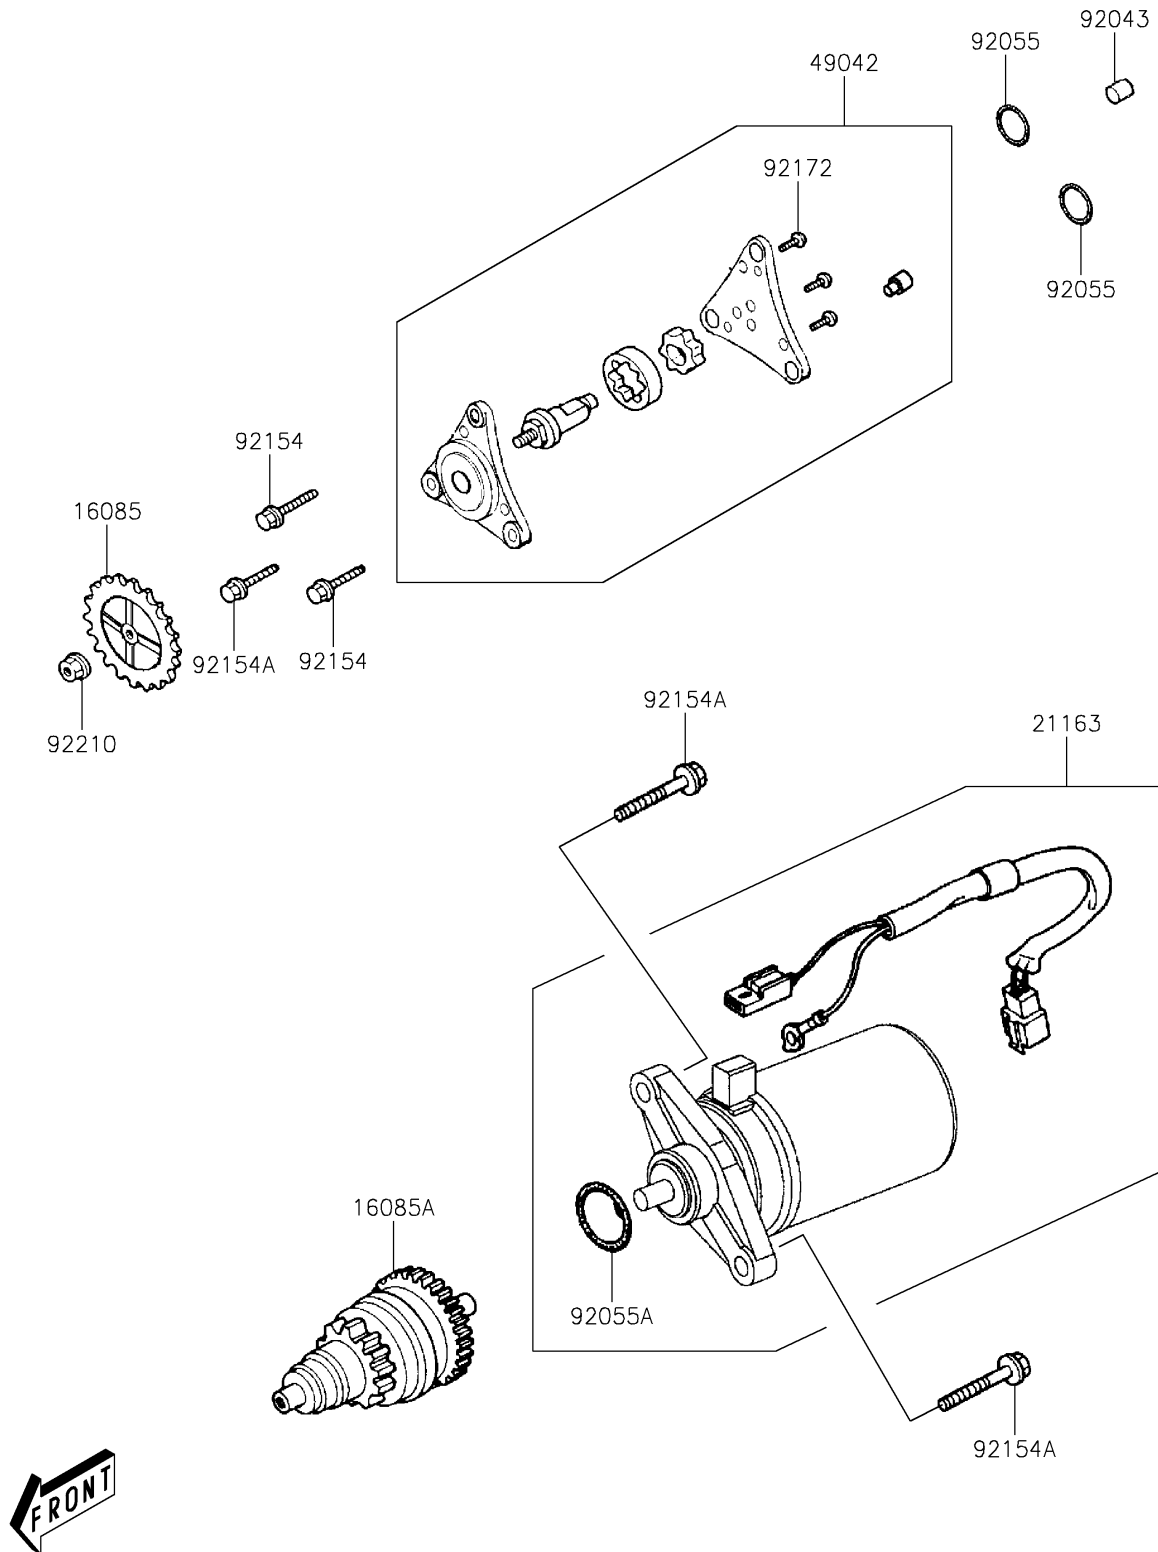

2025 KFX50

PARTS DIAGRAM

Starter Motor

E1840

2025 KFX50

PARTS LIST

Starter Motor

Kawasaki

Let the Good Times Roll®

ITEM NAME

PART NUMBER

QUANTITY
