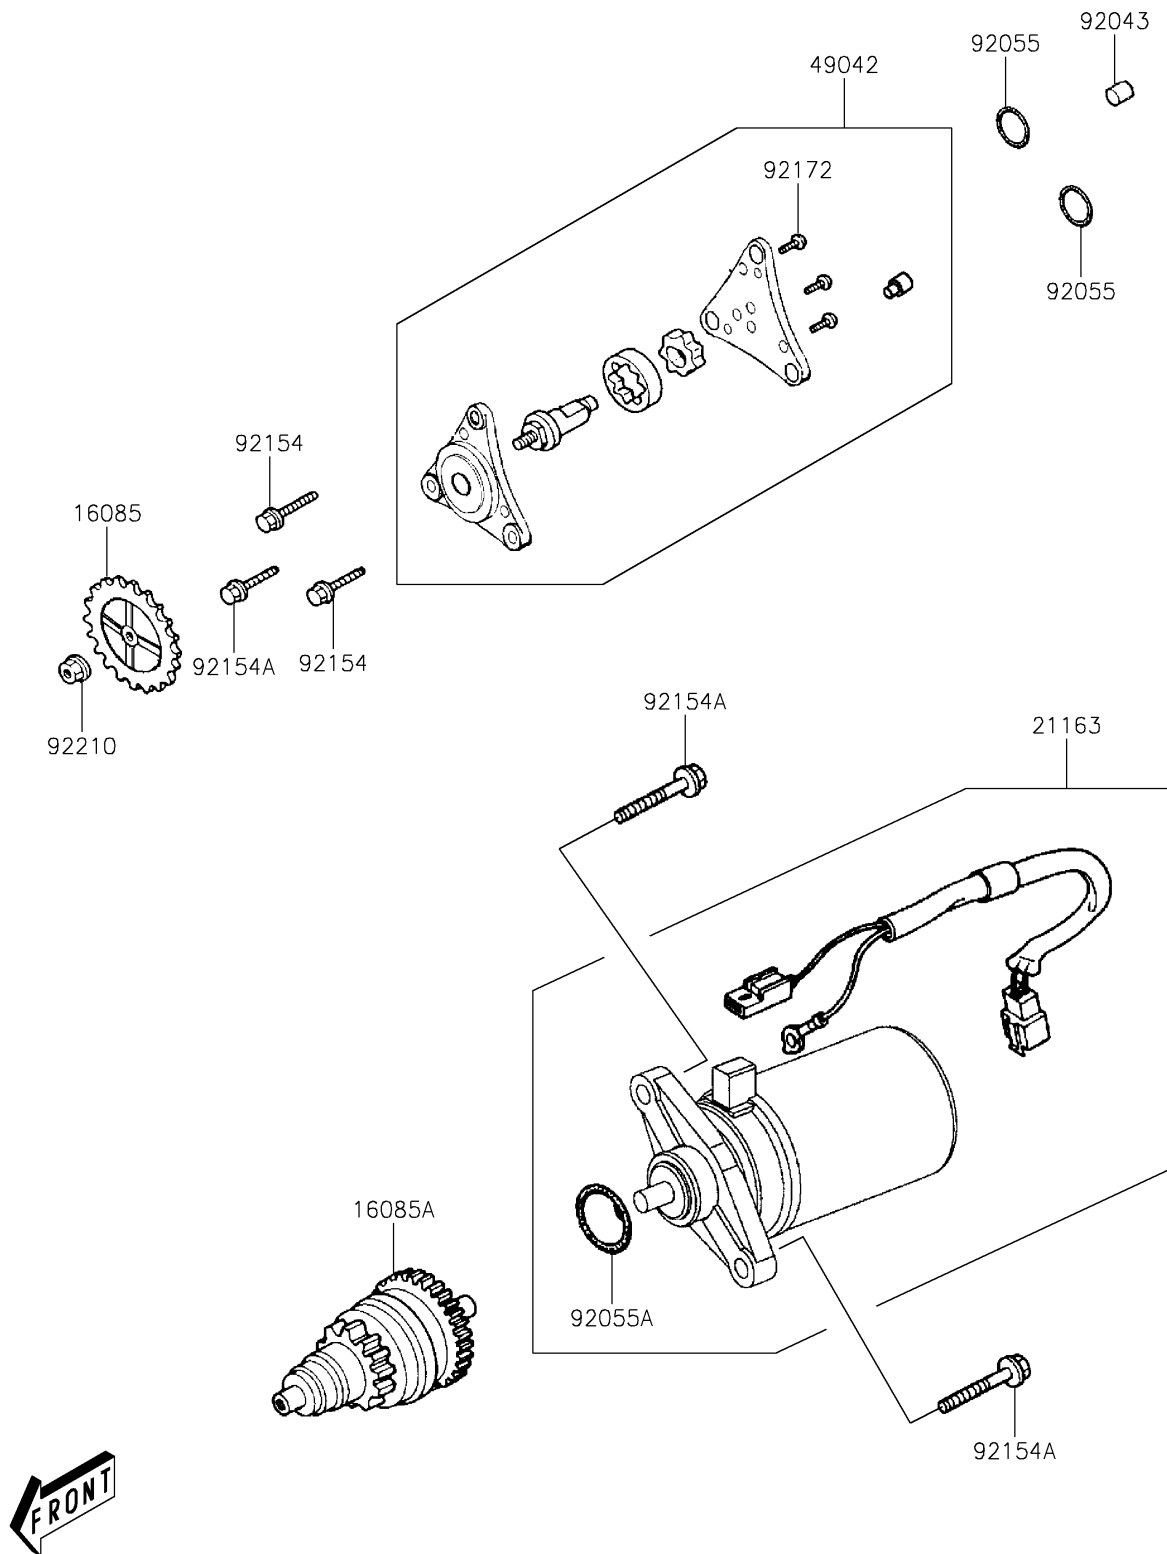

2025 KFX[®] 50

PARTS DIAGRAM

Starter Motor

E1840

2025 KFX[®] 50

PARTS LIST

Starter Motor

Kawasaki

Let the Good Times Roll[®]

ITEM NAME

PART NUMBER

QUANTITY
