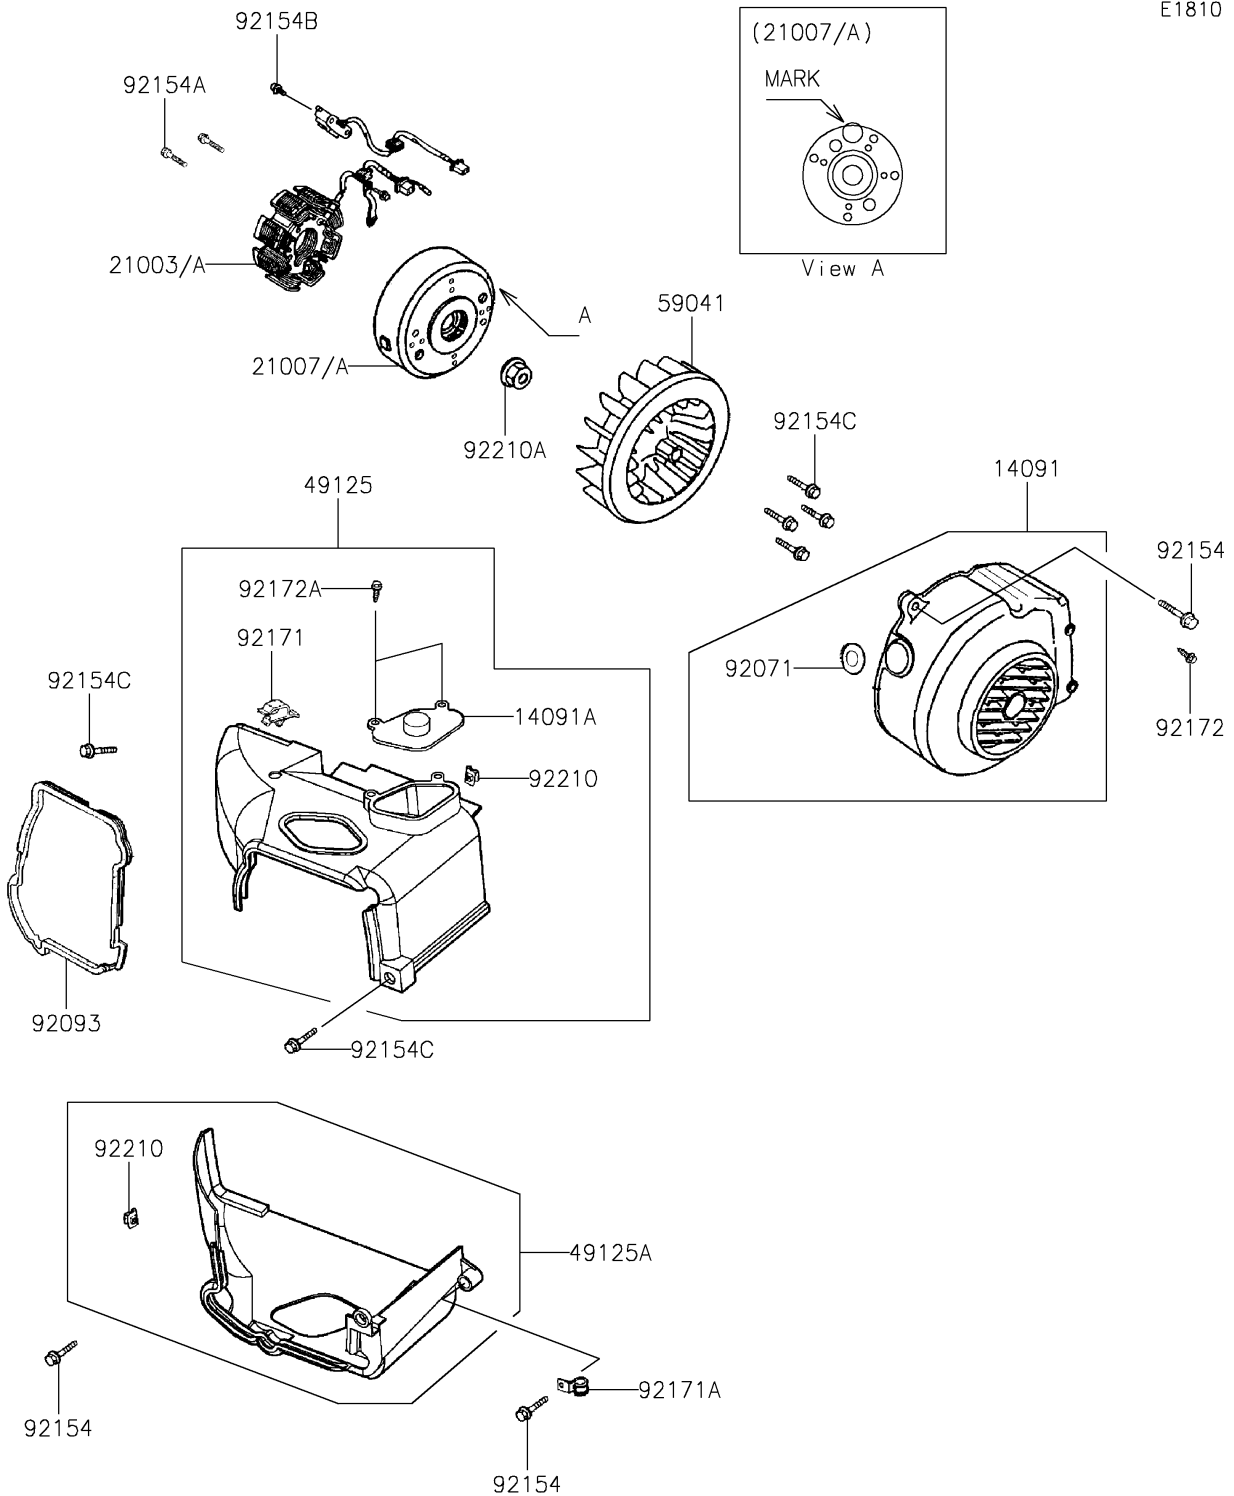

2025 KFX50

PARTS DIAGRAM

Generator

E1810

2025 KFX50

PARTS LIST

Generator

Kawasaki

Let the Good Times Roll®

ITEM NAME

PART NUMBER

QUANTITY
