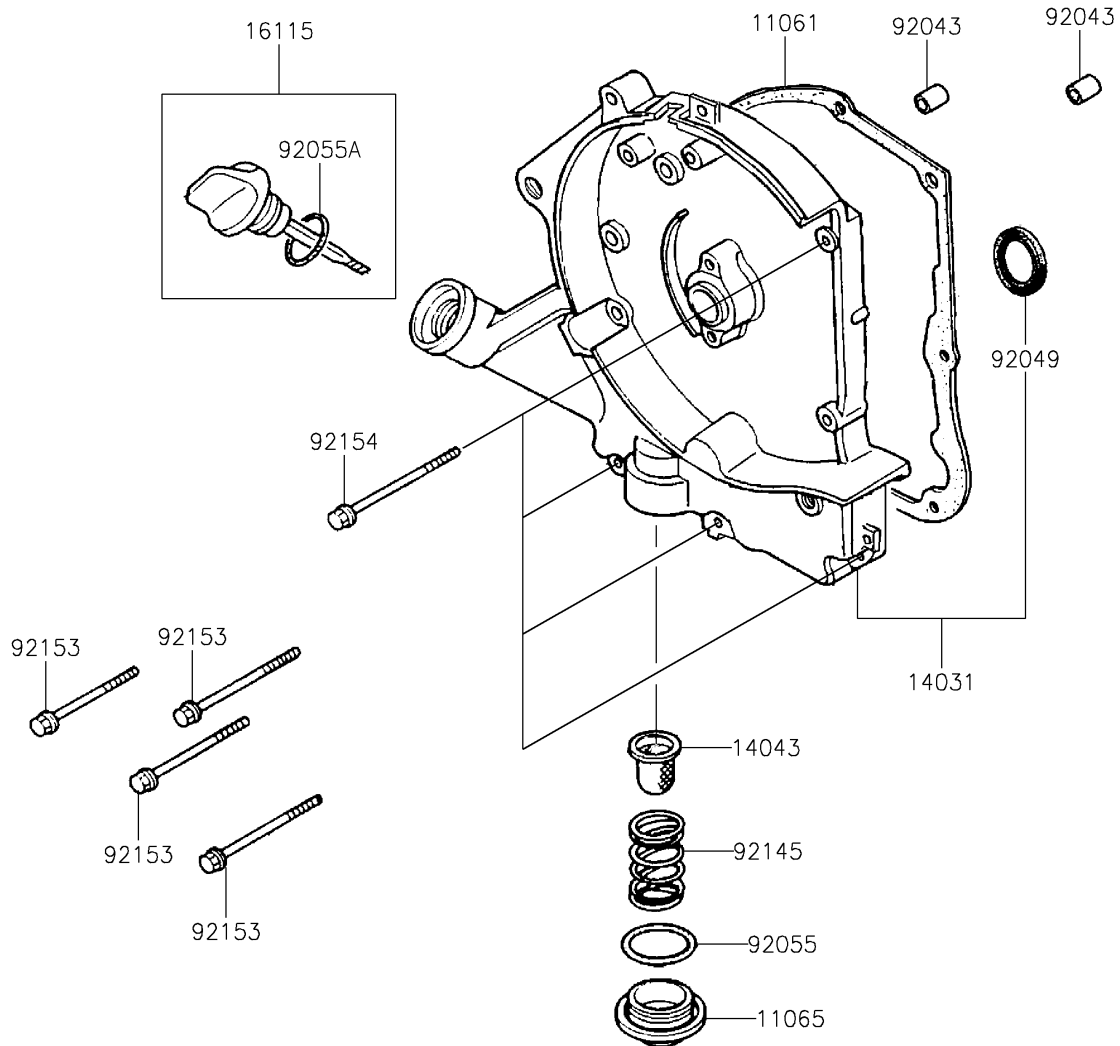

2025 KFX[®] 50

PARTS DIAGRAM

Engine Cover(s)

E1431

2025 KFX[®] 50

PARTS LIST

Engine Cover(s)

Kawasaki

Let the Good Times Roll[®]

ITEM NAME

PART NUMBER

QUANTITY
