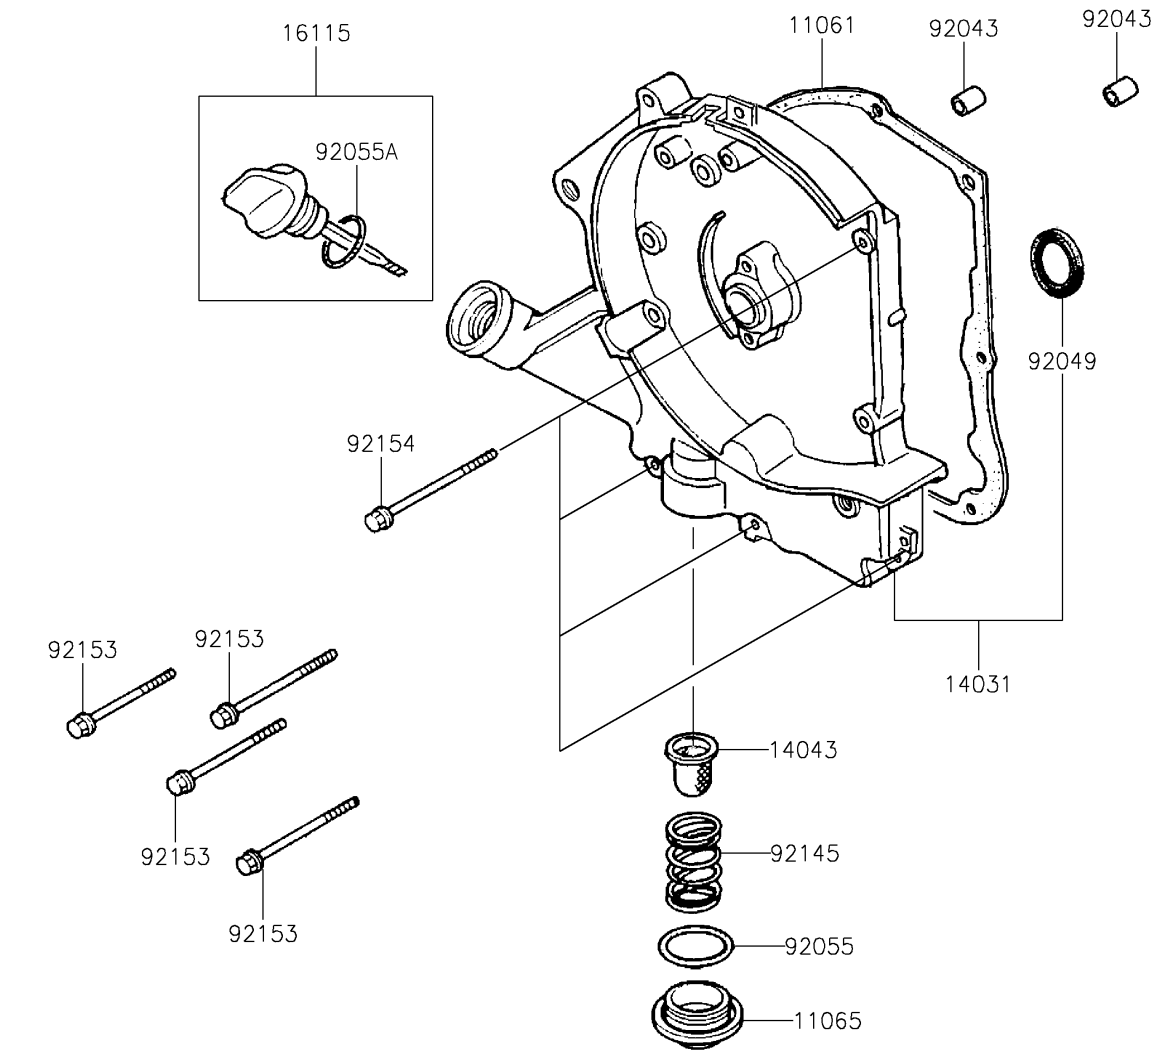

2025 KFX50

PARTS DIAGRAM

Engine Cover(s)

E1431

2025 KFX50

PARTS LIST

Engine Cover(s)

ITEM NAME	PART NUMBER	QUANTITY
GASKET,GENERATOR (Ref # 11061)	11061-Y004	1
CAP (Ref # 11065)	11065-Y006	1
COVER-GENERATOR (Ref # 14031)	14031-Y002	1
FILTER,OIL (Ref # 14043)	14043-Y001	1
CAP-OIL FILLER (Ref # 16115)	16115-Y001	1
PIN,8X14 (Ref # 92043)	92043-Y012	2
SEAL-OIL,16.4X30X5 (Ref # 92049)	92049-Y002	1
RING-O,30.8MM (Ref # 92055)	92055-Y005	1
RING-O,18X3 (Ref # 92055A)	92055-Y011	1
SPRING (Ref # 92145)	92145-Y005	1
BOLT,FLANGE,6X85 (Ref # 92153)	92153-Y055	4
BOLT,FLANGE,6X100 (Ref # 92154)	92154-Y144	4