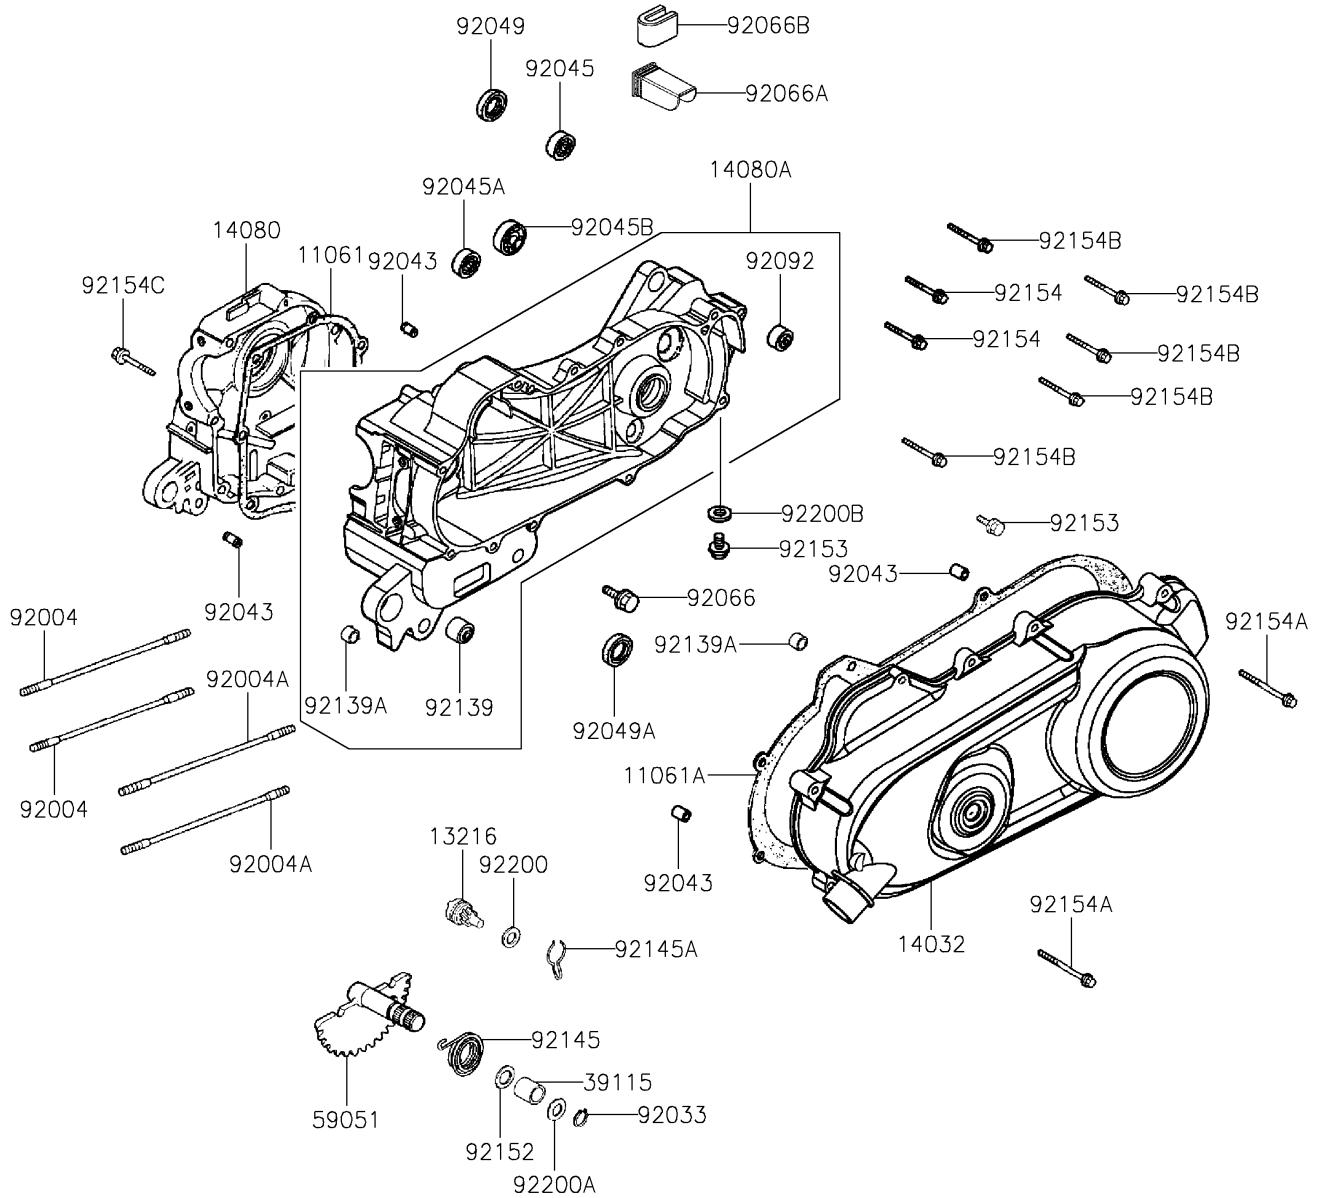

2025 KFX50

PARTS DIAGRAM

Crankcase

E1411

2025 KFX50

PARTS LIST

Crankcase

Kawasaki

Let the Good Times Roll®

ITEM NAME

PART NUMBER

QUANTITY
