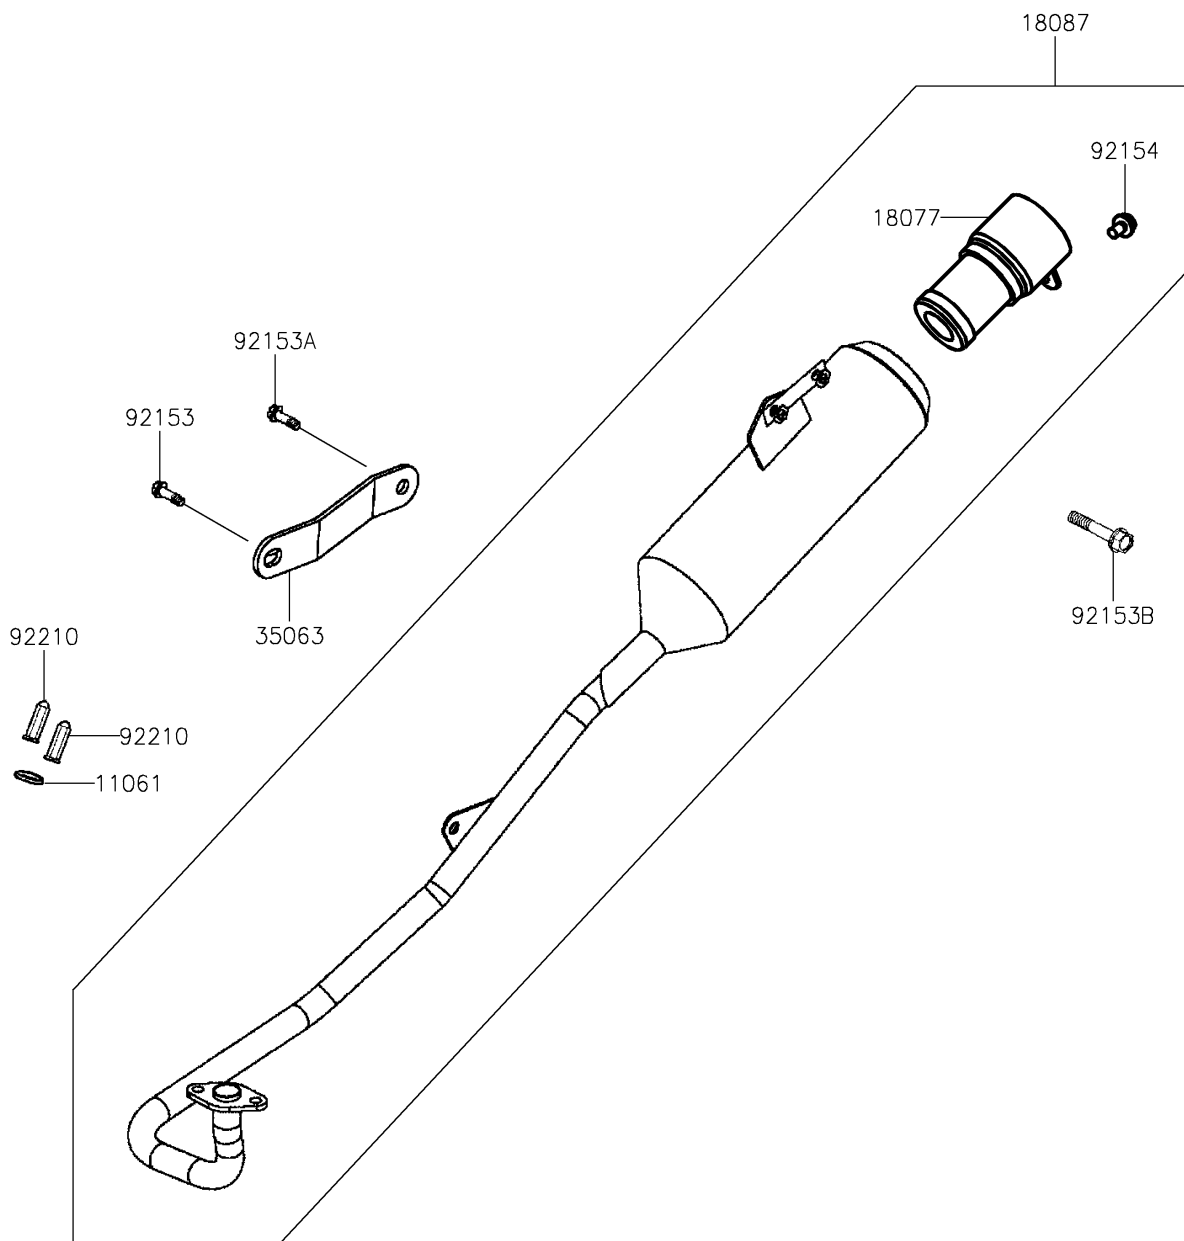

2025 KFX50

PARTS DIAGRAM

Muffler(s)

E1140

2025 KFX50

PARTS LIST

Muffler(s)

Kawasaki

Let the Good Times Roll®

ITEM NAME

PART NUMBER

QUANTITY
