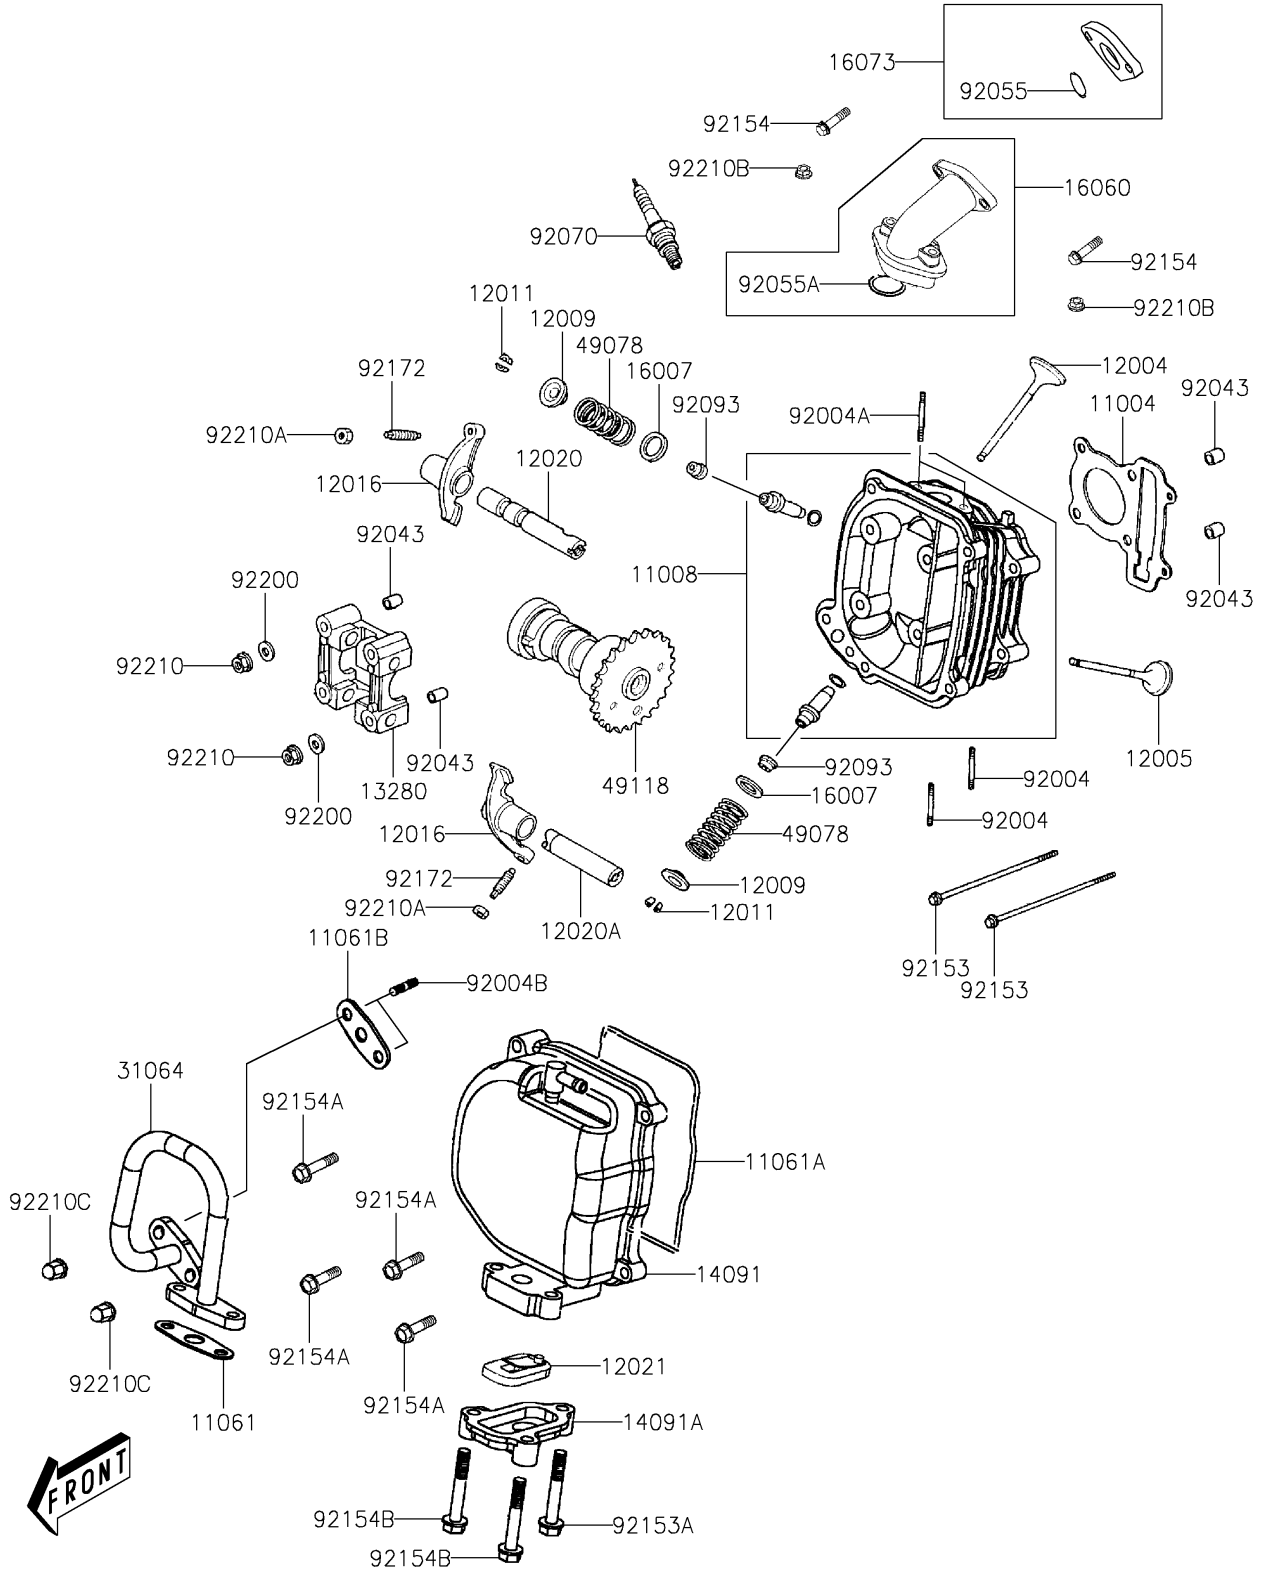

## PARTS DIAGRAM

### Cylinder Head

E1111

## PARTS LIST

### Cylinder Head

**Kawasaki**

Let the Good Times Roll®

**ITEM NAME**

**PART NUMBER**

**QUANTITY**

---