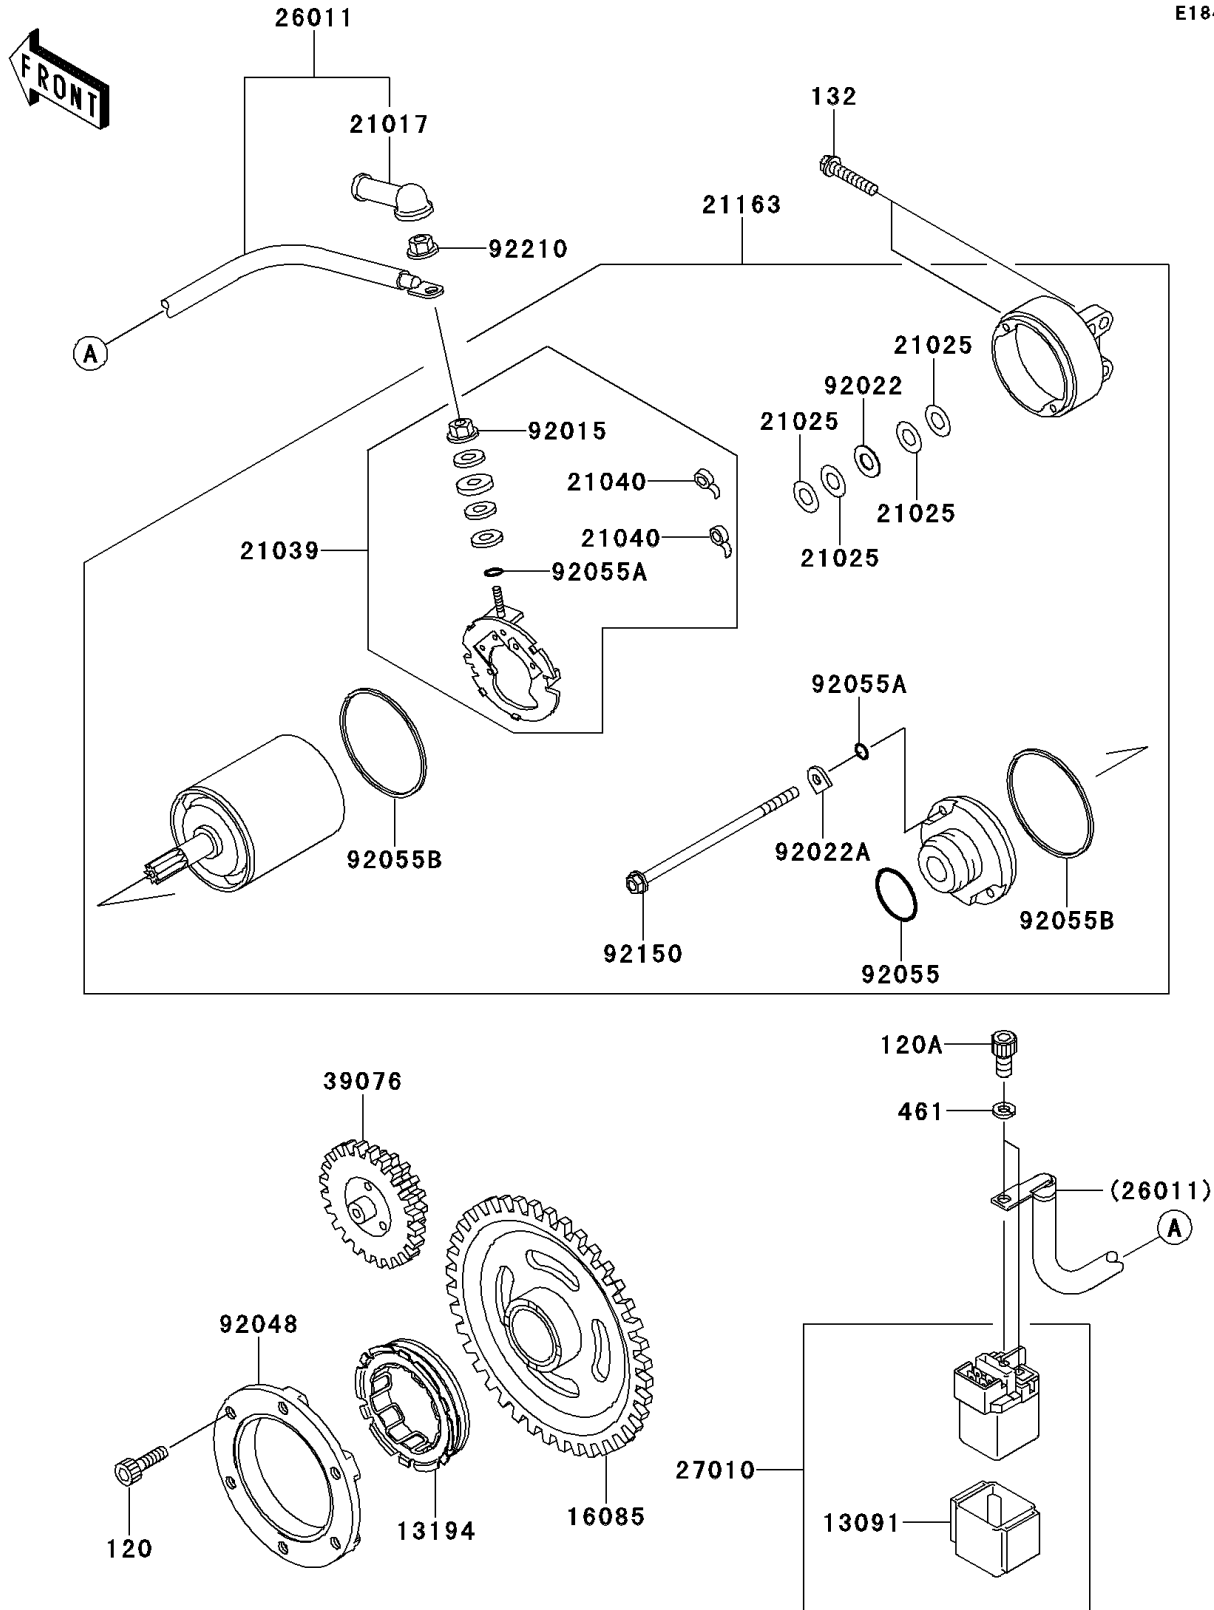

2008 KFX[®]700

PARTS DIAGRAM

Starter Motor(B7F/B8F)

E1840A

2008 KFX[®]700

PARTS LIST

Starter Motor(B7F/B8F)

Kawasaki

Let the Good Times Roll[®]

ITEM NAME

PART NUMBER

QUANTITY
