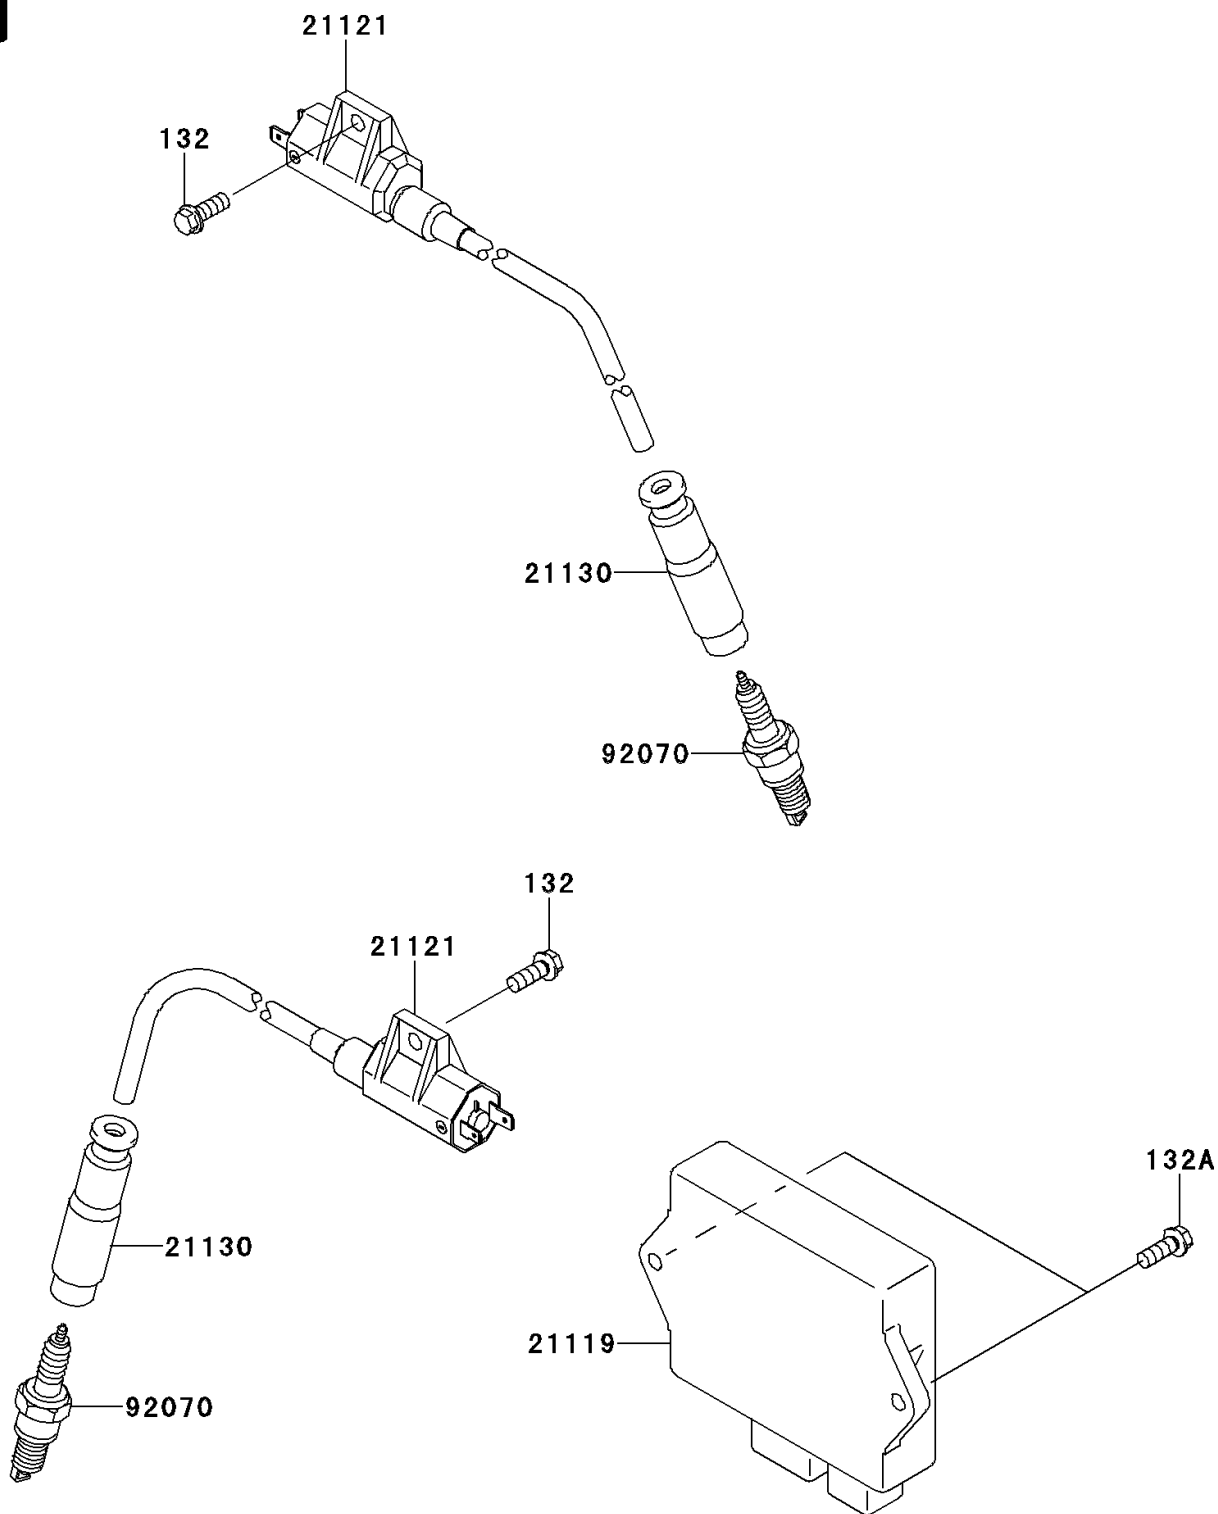

2007 KFX700

PARTS DIAGRAM

Ignition System

Kawasaki

Let the Good Times Roll®

E1830

2007 KFX700

PARTS LIST

Ignition System

ITEM NAME

PART NUMBER

QUANTITY
