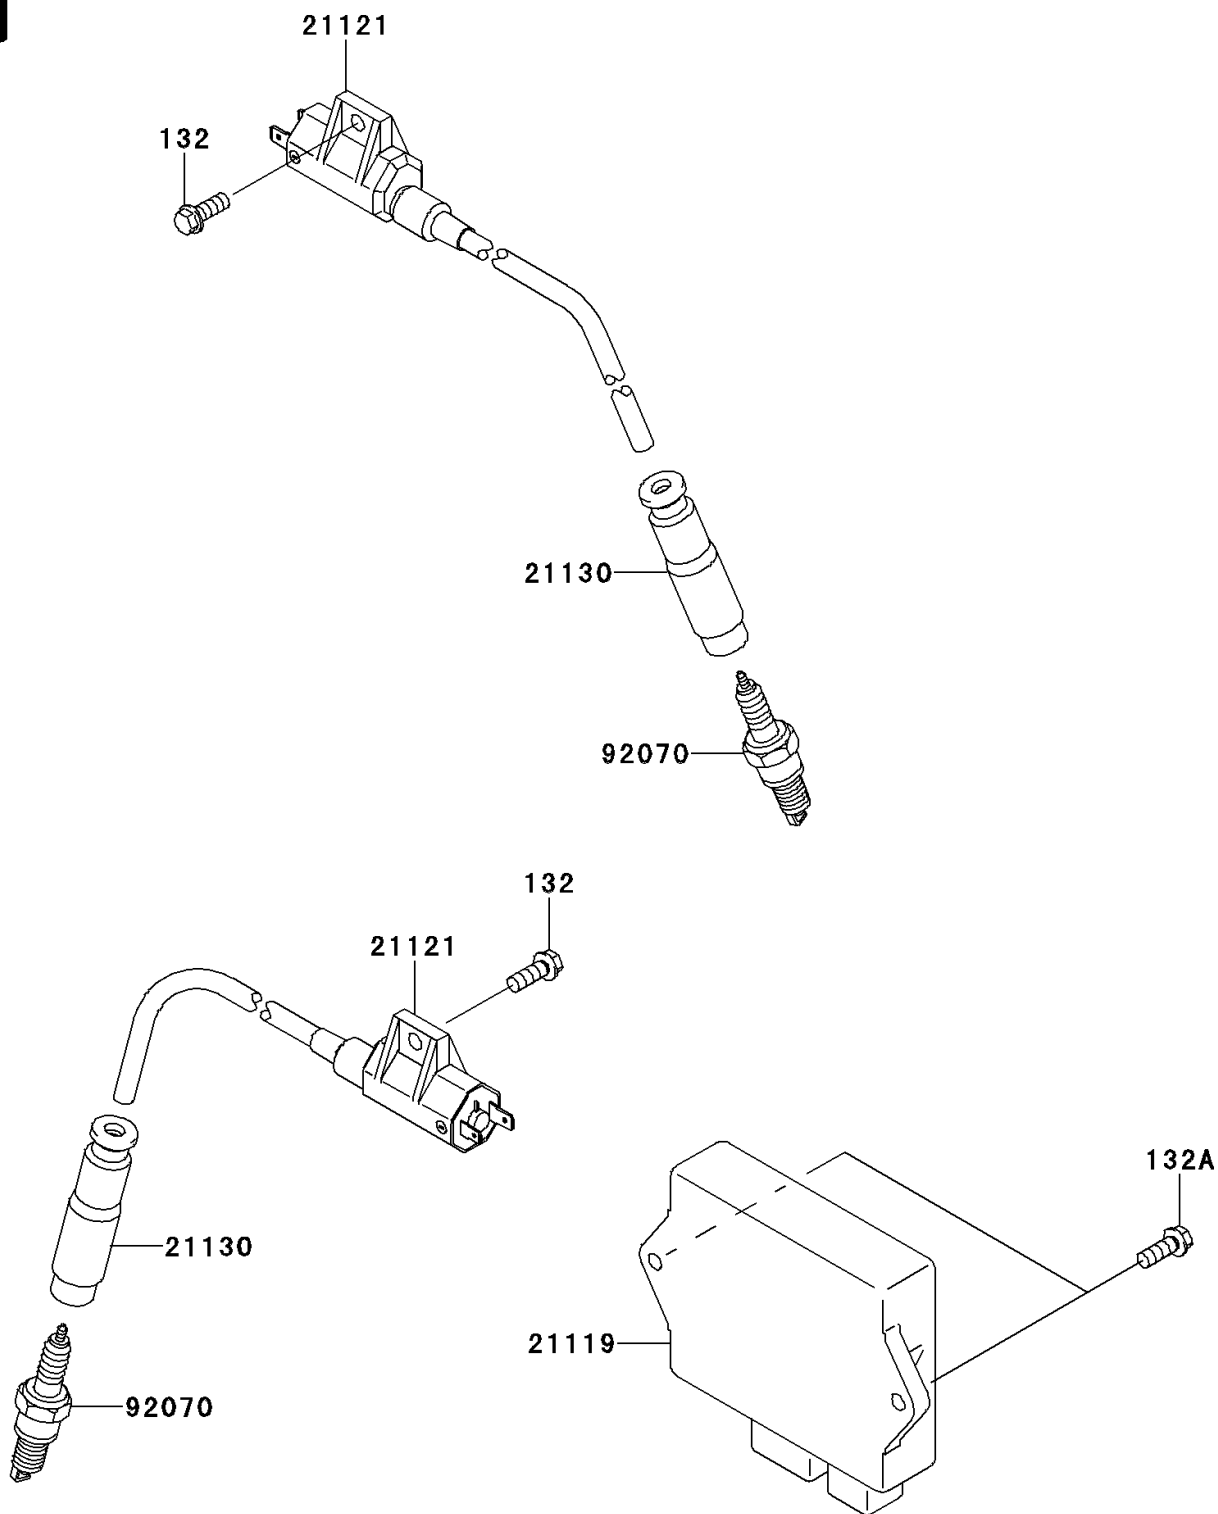

2009 KFX[®]700

PARTS DIAGRAM

Ignition System

Kawasaki

Let the Good Times Roll[®]

E1830

2009 KFX[®]700

PARTS LIST

Ignition System

Kawasaki

Let the Good Times Roll[®]

ITEM NAME

PART NUMBER

QUANTITY
