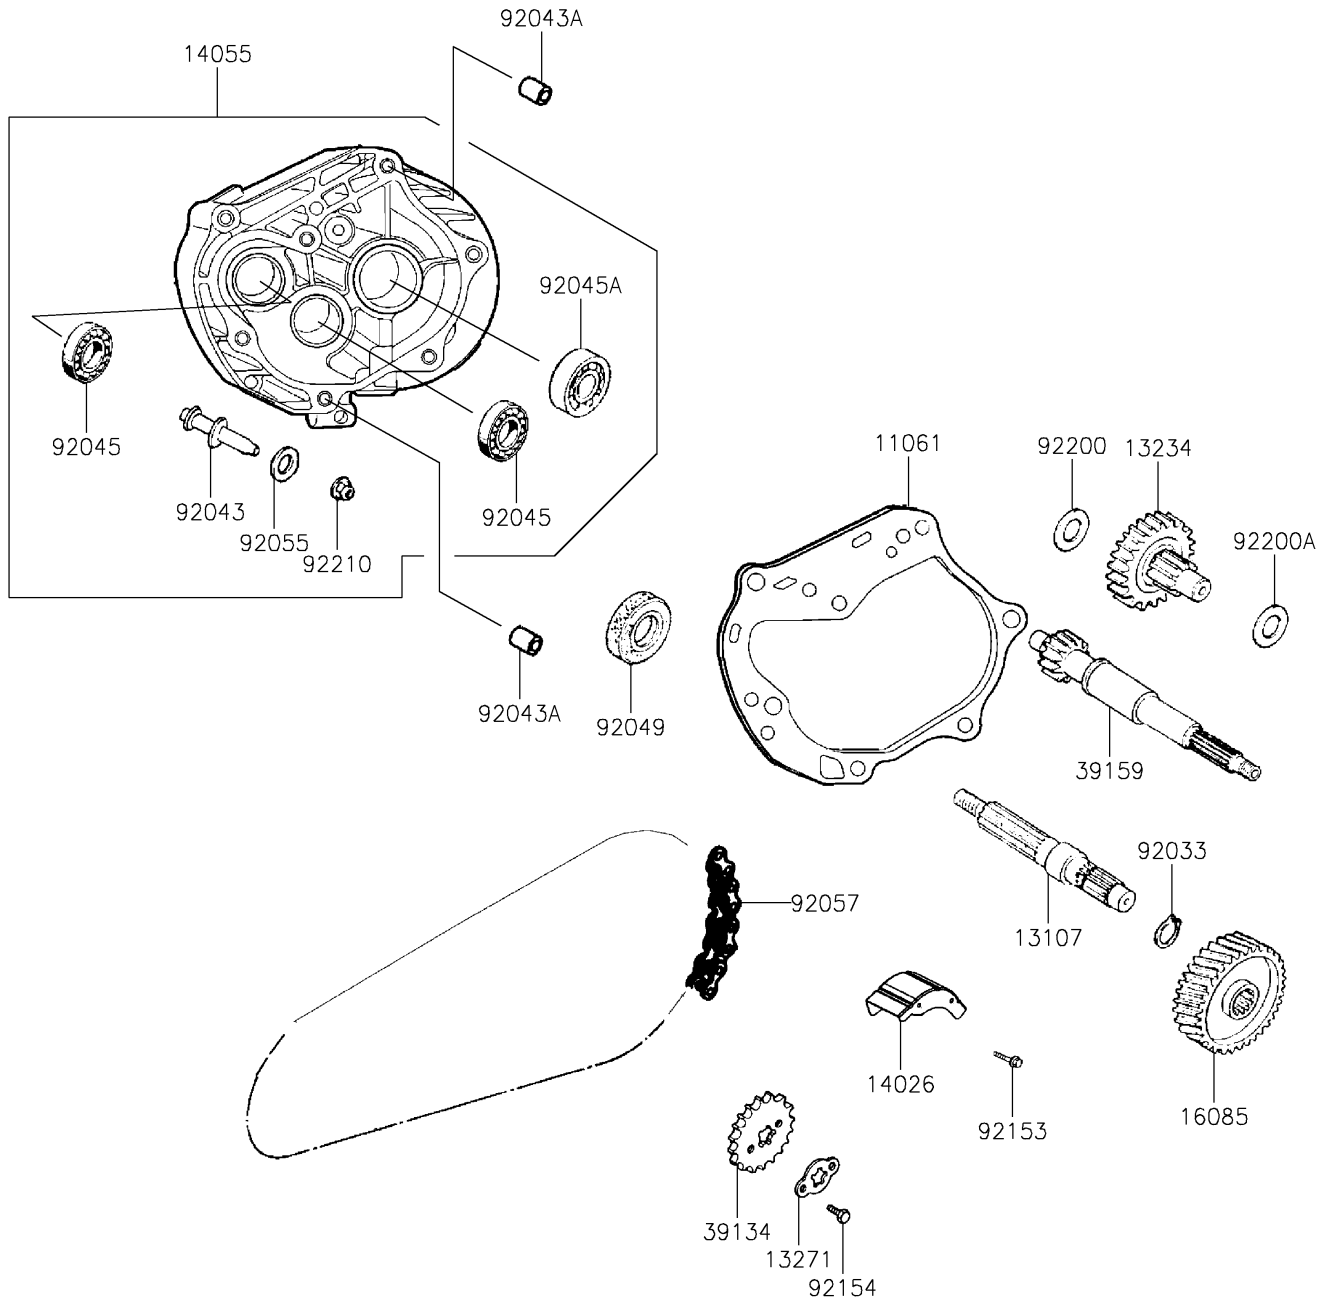

2023 KFX[®]90

PARTS DIAGRAM

Gear Change Drum/Shift Fork(s)

E1362

2023 KFX[®] 90

PARTS LIST

Gear Change Drum/Shift Fork(s)

ITEM NAME

PART NUMBER

QUANTITY
