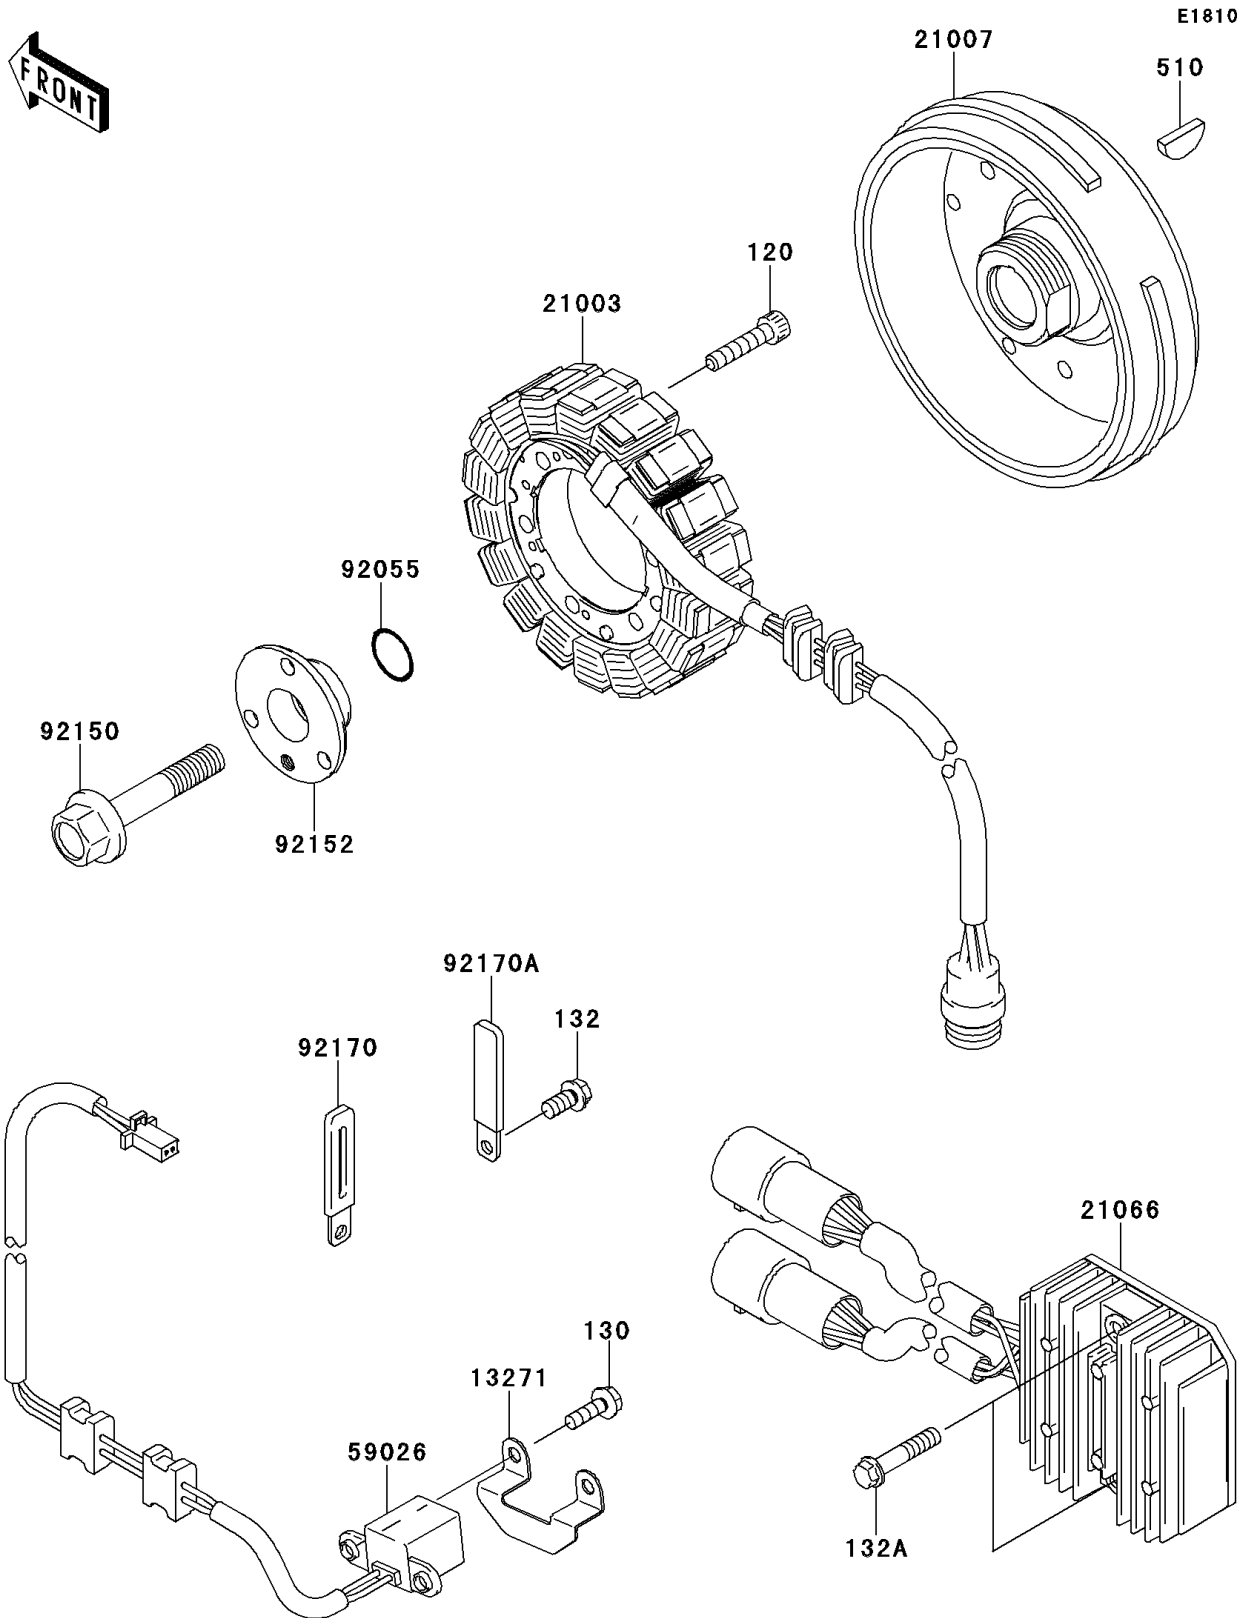

2007 KFX700

PARTS DIAGRAM

Generator

2007 KFX700

PARTS LIST

Generator

ITEM NAME	PART NUMBER	QUANTITY
BOLT-SOCKET,6X28 (Ref # 120)	120CA0628	3
BOLT-FLANGED,5X16 (Ref # 130)	130BA0516	2
BOLT-FLANGED-SMALL,6X12 (Ref # 132)	132BD0612	1
BOLT-FLANGED-SMALL,6X30 (Ref # 132A)	132BD0630	2
KEY-WOODRUFF (Ref # 510)	510A4200	1
PLATE (Ref # 13271)	13271-1369	1
STATOR (Ref # 21003)	21003-0003	1
ROTOR (Ref # 21007)	21007-1367	1
REGULATOR-VOLTAGE (Ref # 21066)	21066-1112	1
COIL-PULSING (Ref # 59026)	59026-1159	1
RING-O,19.8X2.2 (Ref # 92055)	92055-1215	1
BOLT,12X65 (Ref # 92150)	92150-1987	1
COLLAR,20X51X17 (Ref # 92152)	92152-1467	1
CLAMP (Ref # 92170)	92170-1514	1
CLAMP (Ref # 92170A)	92170-1925	1