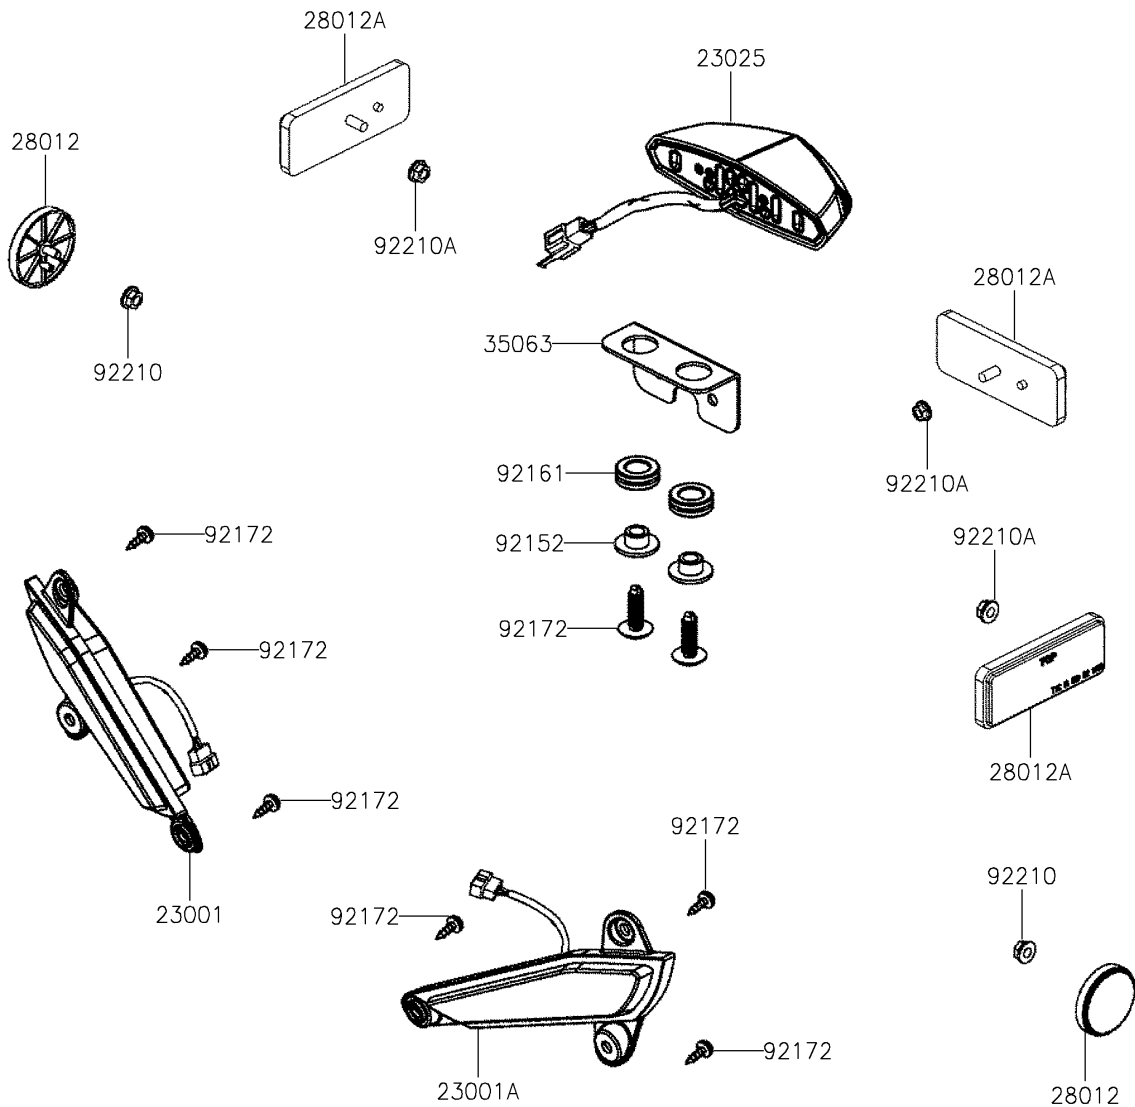

2024 KFX50

PARTS DIAGRAM

Taillight(s)

F2720