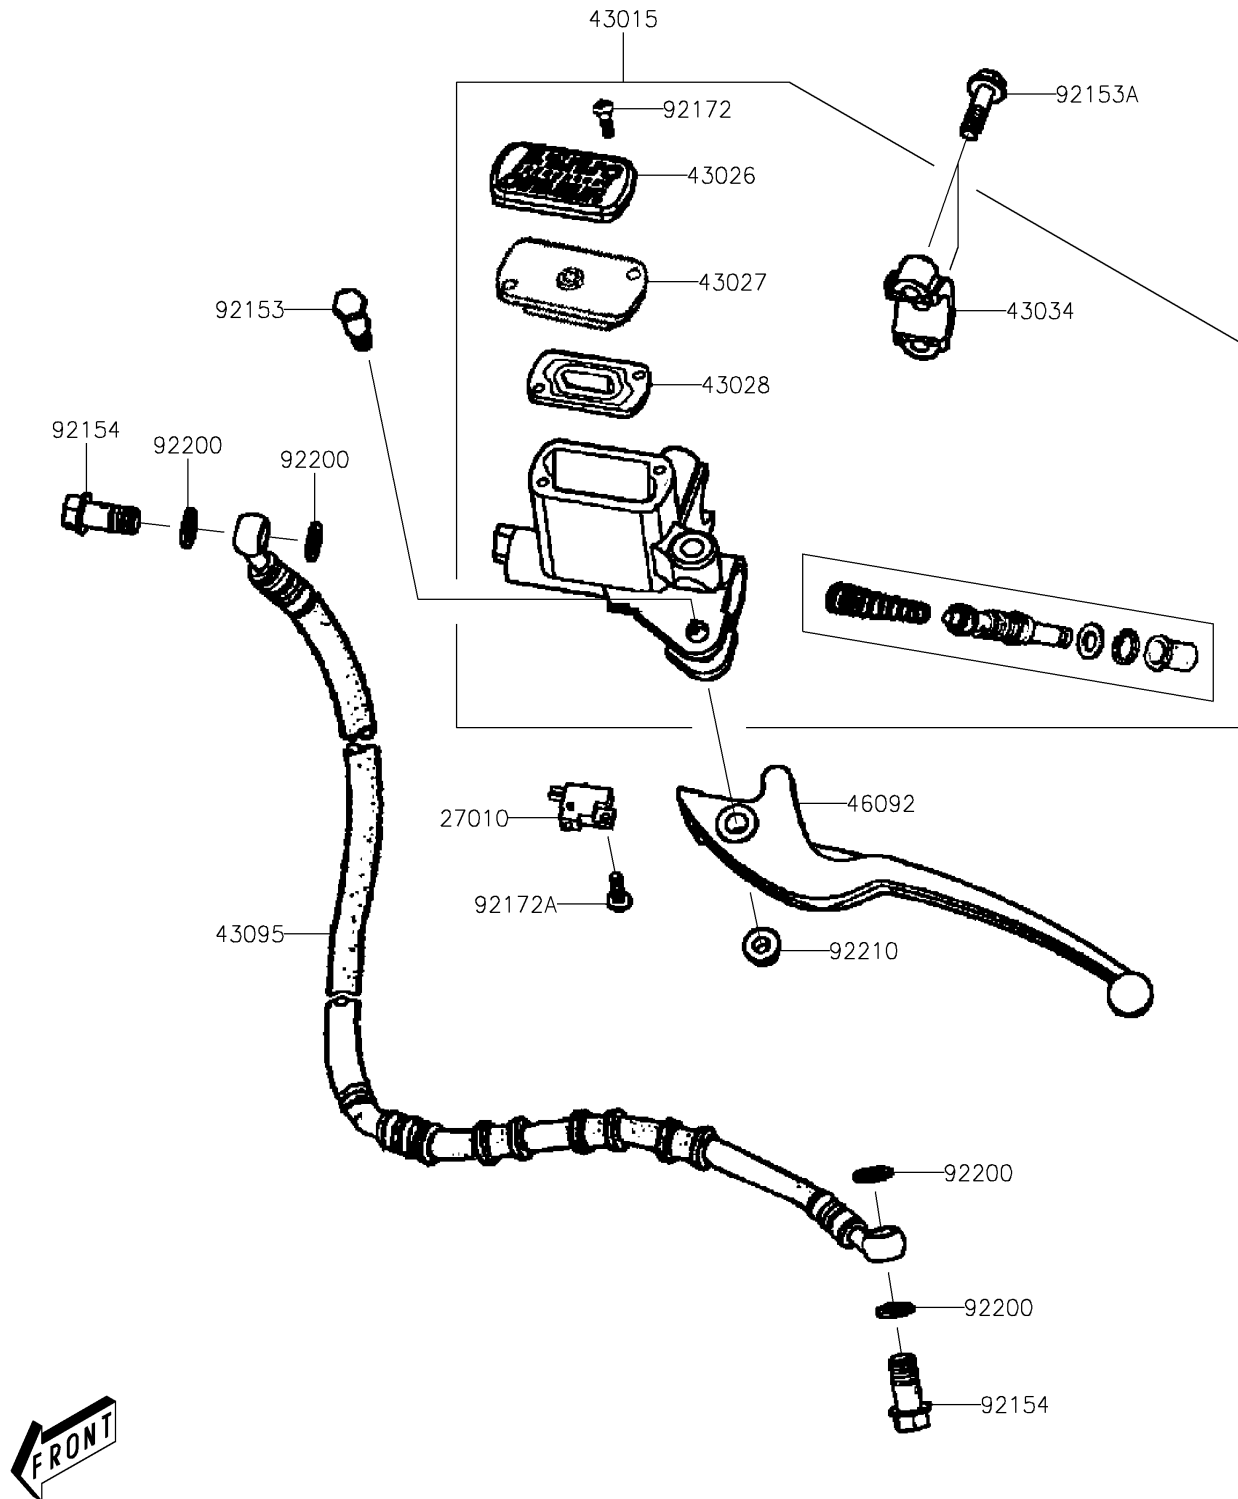

2024 KFX50

PARTS DIAGRAM

Front Master Cylinder

F2291

2024 KFX50

PARTS LIST

Front Master Cylinder

ITEM NAME

PART NUMBER

QUANTITY
