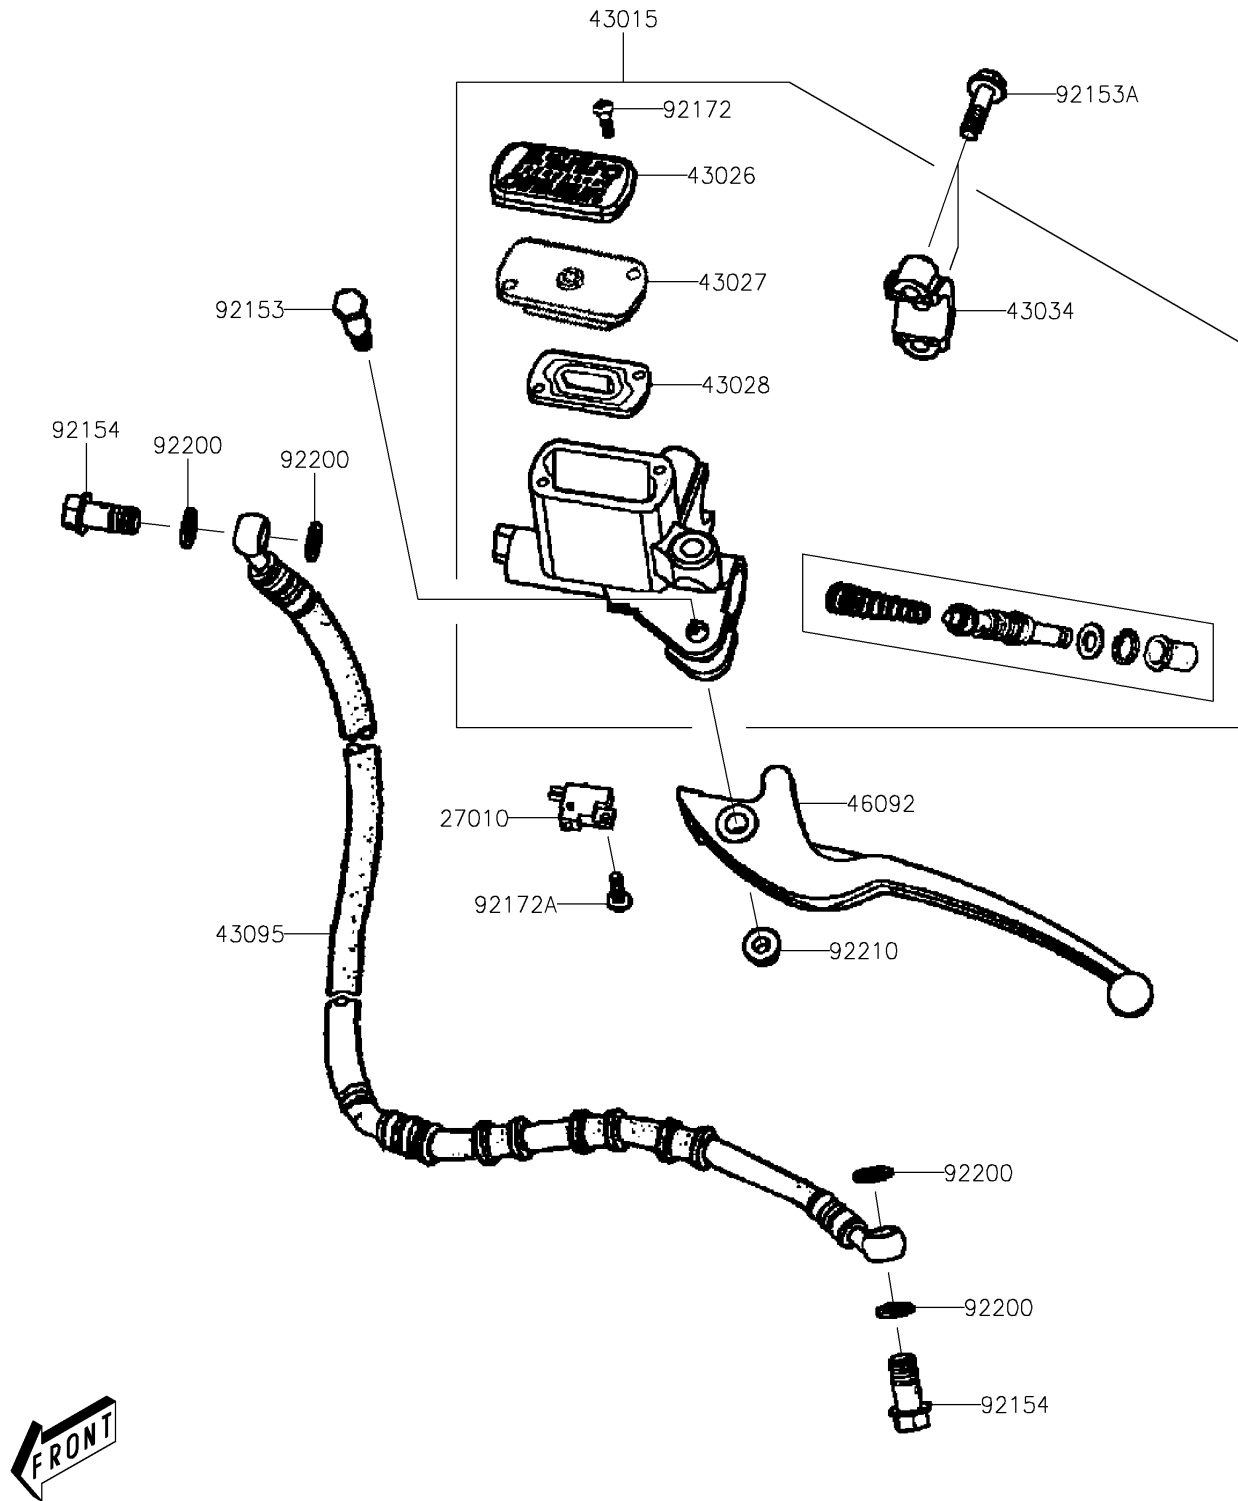

2024 KFX[®] 50

PARTS DIAGRAM

Front Master Cylinder

F2291

2024 KFX[®] 50

PARTS LIST

Front Master Cylinder

ITEM NAME

PART NUMBER

QUANTITY
